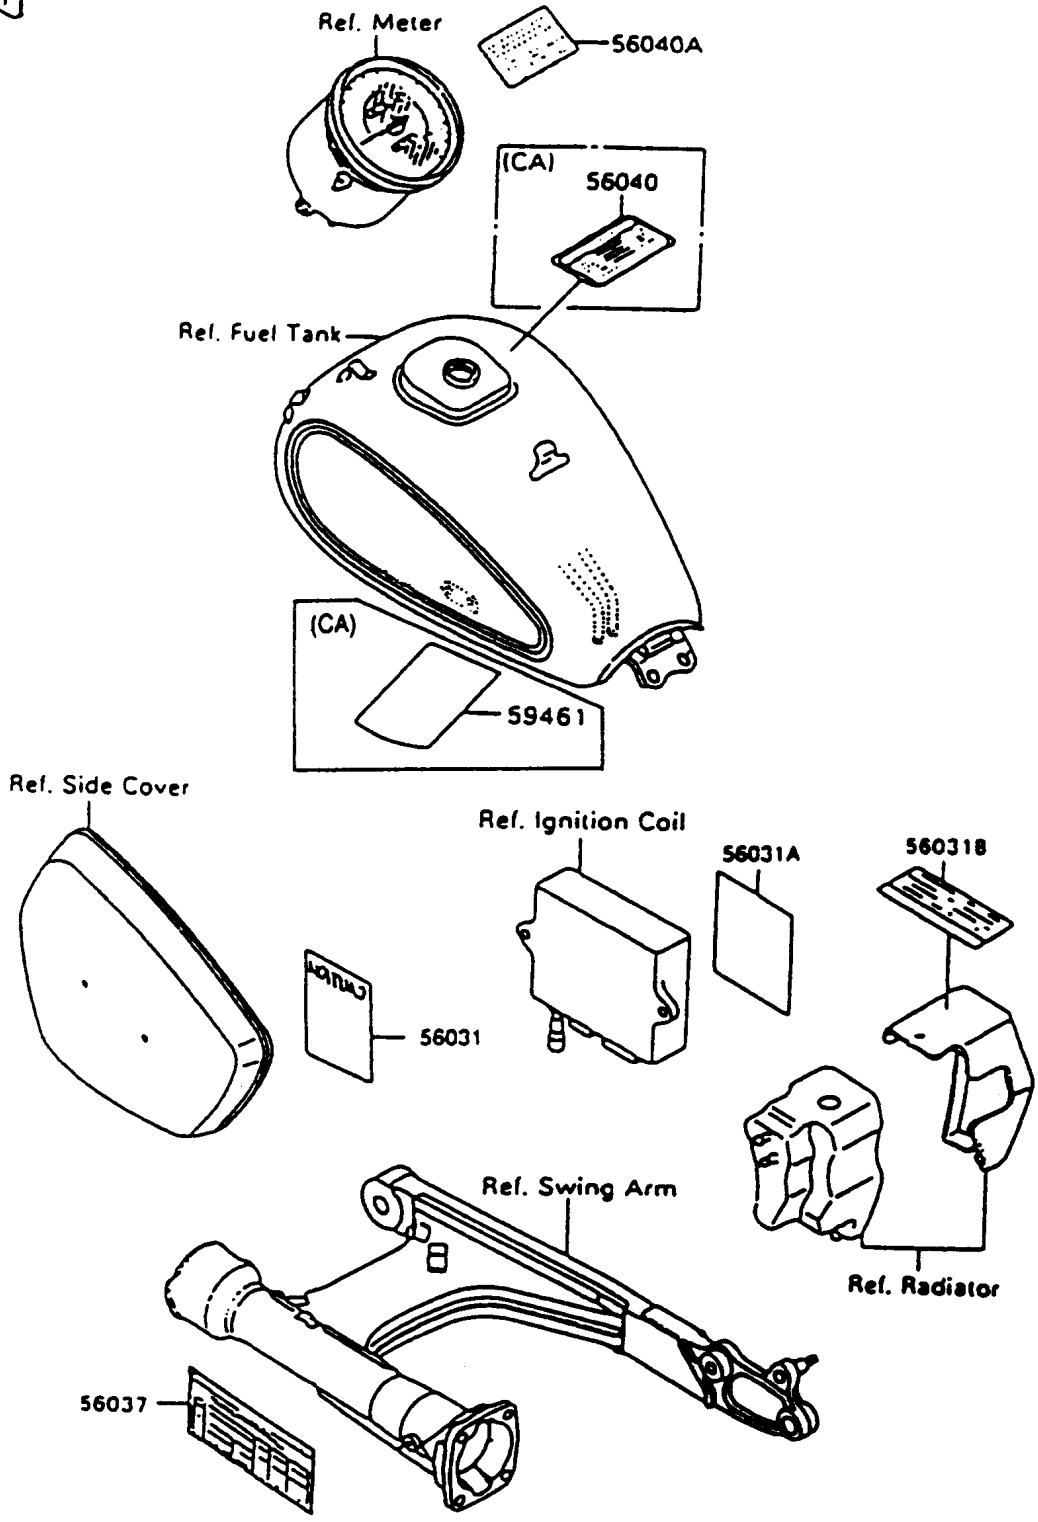

# 1996 Vulcan 1500 L PARTS DIAGRAM

Labels

F2860

# 1996 Vulcan 1500 L PARTS LIST

## Labels

ITEM NAME	PART NUMBER	QUANTITY
LABEL-MANUAL,BATTERY VENT (Ref # 56031)	56031-1560	1
LABEL-MANUAL,DAILY SAFETY (Ref # 56031A)	56031-1863	1
LABEL-MANUAL,OIL&OIL FILTER (Ref # 56031B)	56031-1901	1
LABEL-SPECIFICATION,TIRE&LOAD (Ref # 56037)	56037-1699	1
LABEL-WARNING,BREAK IN CAUTION (Ref # 56040A)	56040-1220	1
LABEL-WARNING,EVAPO (Ref # 56040)	56040-1121	1
LABEL-CERTIFICATION,EVAPO ROUT (Ref # 59461)	59461-1921	1