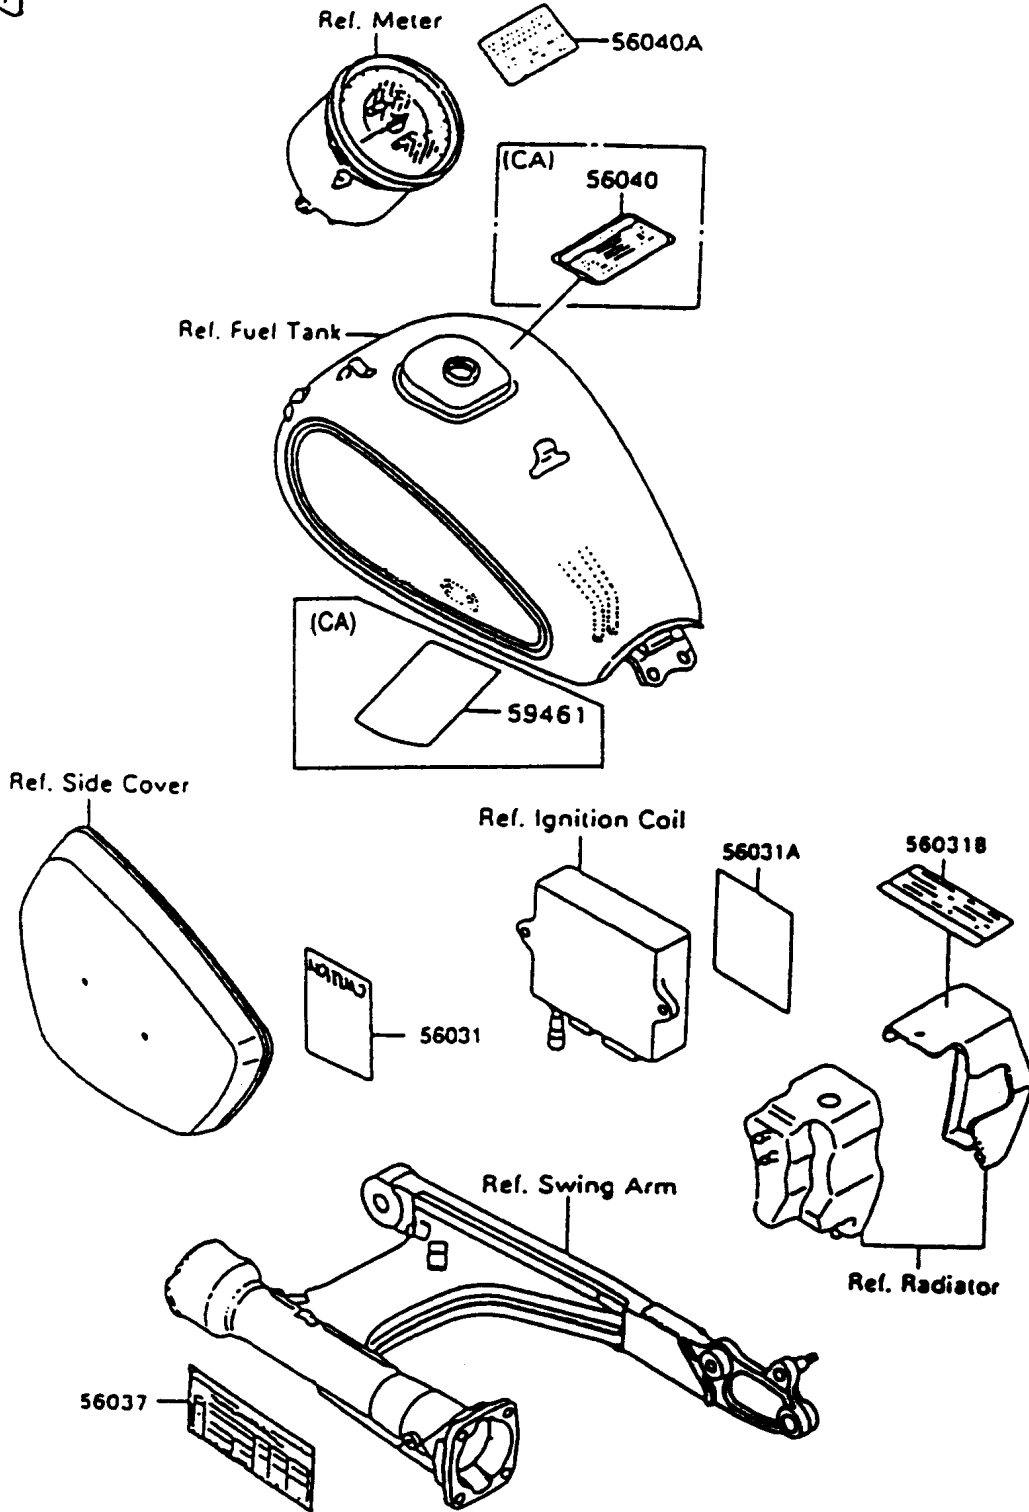

1997 Vulcan 1500 L PARTS DIAGRAM

Labels

F2860

1997 Vulcan 1500 L PARTS LIST

Labels

ITEM NAME	PART NUMBER	QUANTITY
LABEL-MANUAL,BATTERY VENT (Ref # 56031)	56031-1560	1
LABEL-MANUAL,DAILY SAFETY (Ref # 56031A)	56031-1863	1
LABEL-MANUAL,OIL&OIL FILTER (Ref # 56031B)	56031-1901	1
LABEL-SPECIFICATION,TIRE&LOAD (Ref # 56037)	56037-1699	1
LABEL-WARNING,BREAK IN CAUTION (Ref # 56040A)	56040-1220	1
LABEL-WARNING,EVAPO (Ref # 56040)	56040-1121	1
LABEL-CERTIFICATION,EVAPO ROUT (Ref # 59461)	59461-1921	1