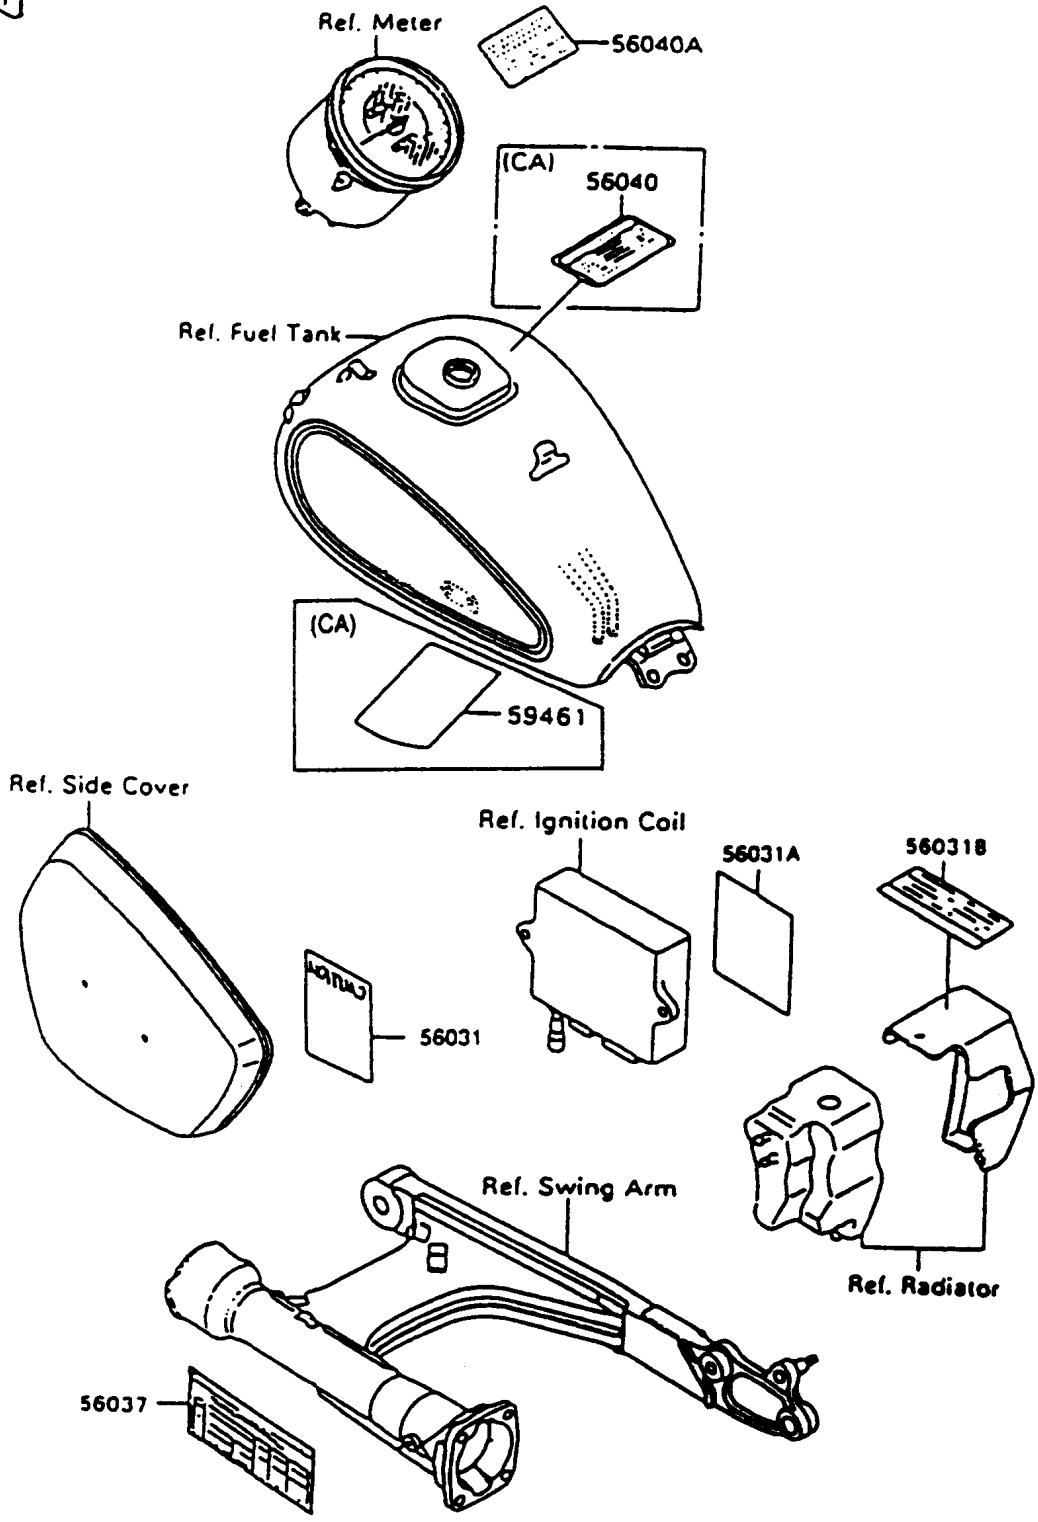

# 1997 Vulcan 1500 L PARTS DIAGRAM

Labels

F2860

# 1997 Vulcan 1500 L PARTS LIST

## Labels

ITEM NAME	PART NUMBER	QUANTITY
LABEL-MANUAL,BATTERY VENT (Ref # 56031)	56031-1560	1
LABEL-MANUAL,DAILY SAFETY (Ref # 56031A)	56031-1863	1
LABEL-MANUAL,OIL&OIL FILTER (Ref # 56031B)	56031-1901	1
LABEL-SPECIFICATION,TIRE&LOAD (Ref # 56037)	56037-1699	1
LABEL-WARNING,BREAK IN CAUTION (Ref # 56040A)	56040-1220	1
LABEL-WARNING,EVAPO (Ref # 56040)	56040-1121	1
LABEL-CERTIFICATION,EVAPO ROUT (Ref # 59461)	59461-1921	1