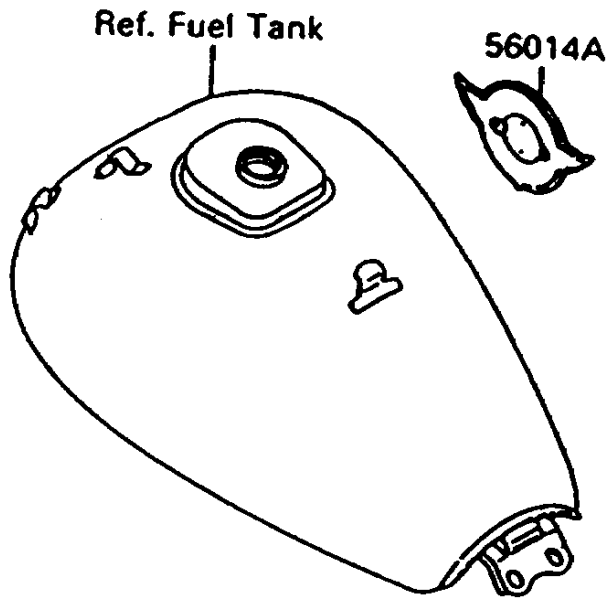

# 1997 Vulcan 1500 L PARTS DIAGRAM

Decals

F2861

## 1997 Vulcan 1500 L PARTS LIST

### Decals

ITEM NAME	PART NUMBER	QUANTITY
EMBLEM,FUEL TANK,LH (Ref # 56014)	56014-1183	1
EMBLEM,FUEL TANK,RH (Ref # 56014A)	56014-1184	1
MARK,SIDE COVER,LH (Ref # 56050)	56050-1006	1
MARK,SIDE COVER,RH (Ref # 56050A)	56050-1007	1
MARK,BACK REST COVER,BLUE&EBON (Ref # 56050B)	56050-1009	1
NUT,PUSH,3MM (Ref # 92018)	92018-005	4