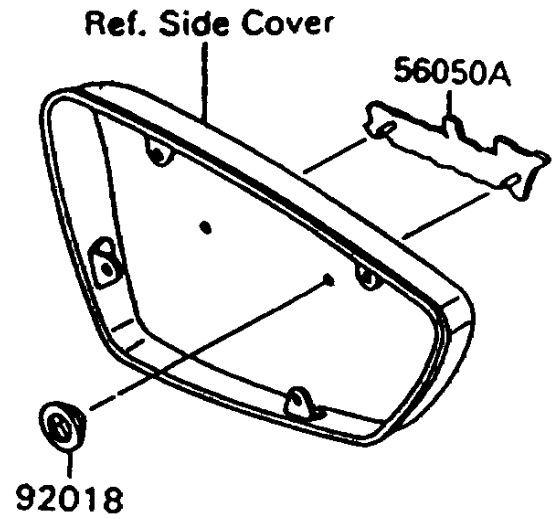

1997 Vulcan 1500 L PARTS DIAGRAM

Decals

F2861

1997 Vulcan 1500 L PARTS LIST

Decals

ITEM NAME	PART NUMBER	QUANTITY
EMBLEM,FUEL TANK,LH (Ref # 56014)	56014-1183	1
EMBLEM,FUEL TANK,RH (Ref # 56014A)	56014-1184	1
MARK,SIDE COVER,LH (Ref # 56050)	56050-1006	1
MARK,SIDE COVER,RH (Ref # 56050A)	56050-1007	1
MARK,BACK REST COVER,BLUE&EBON (Ref # 56050B)	56050-1009	1
NUT,PUSH,3MM (Ref # 92018)	92018-005	4