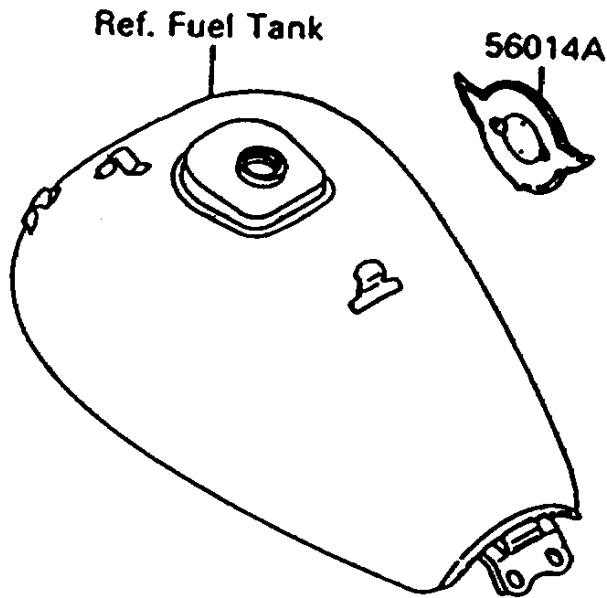

1997 Vulcan 1500 L PARTS DIAGRAM

Decals

F2861

1997 Vulcan 1500 L PARTS LIST

Decals

ITEM NAME	PART NUMBER	QUANTITY
EMBLEM,FUEL TANK,LH (Ref # 56014)	56014-1183	1
EMBLEM,FUEL TANK,RH (Ref # 56014A)	56014-1184	1
MARK,SIDE COVER,LH (Ref # 56050)	56050-1006	1
MARK,SIDE COVER,RH (Ref # 56050A)	56050-1007	1
MARK,BACK REST COVER,BLUE&EBON (Ref # 56050B)	56050-1009	1
NUT,PUSH,3MM (Ref # 92018)	92018-005	4