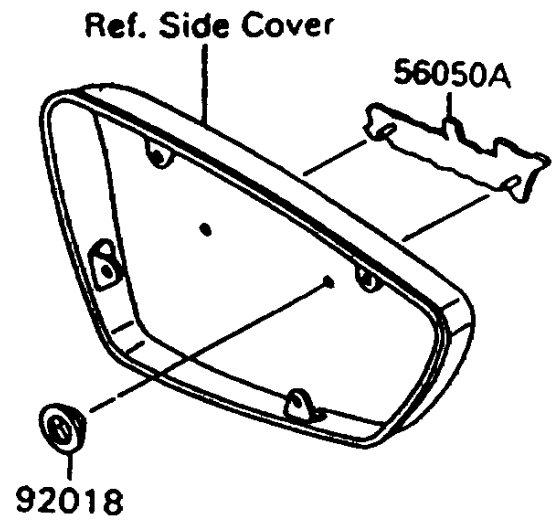

# 1997 Vulcan 1500 L PARTS DIAGRAM

Decals

F2861

## 1997 Vulcan 1500 L PARTS LIST

### Decals

ITEM NAME	PART NUMBER	QUANTITY
EMBLEM,FUEL TANK,LH (Ref # 56014)	56014-1183	1
EMBLEM,FUEL TANK,RH (Ref # 56014A)	56014-1184	1
MARK,SIDE COVER,LH (Ref # 56050)	56050-1006	1
MARK,SIDE COVER,RH (Ref # 56050A)	56050-1007	1
MARK,BACK REST COVER,BLUE&EBON (Ref # 56050B)	56050-1009	1
NUT,PUSH,3MM (Ref # 92018)	92018-005	4