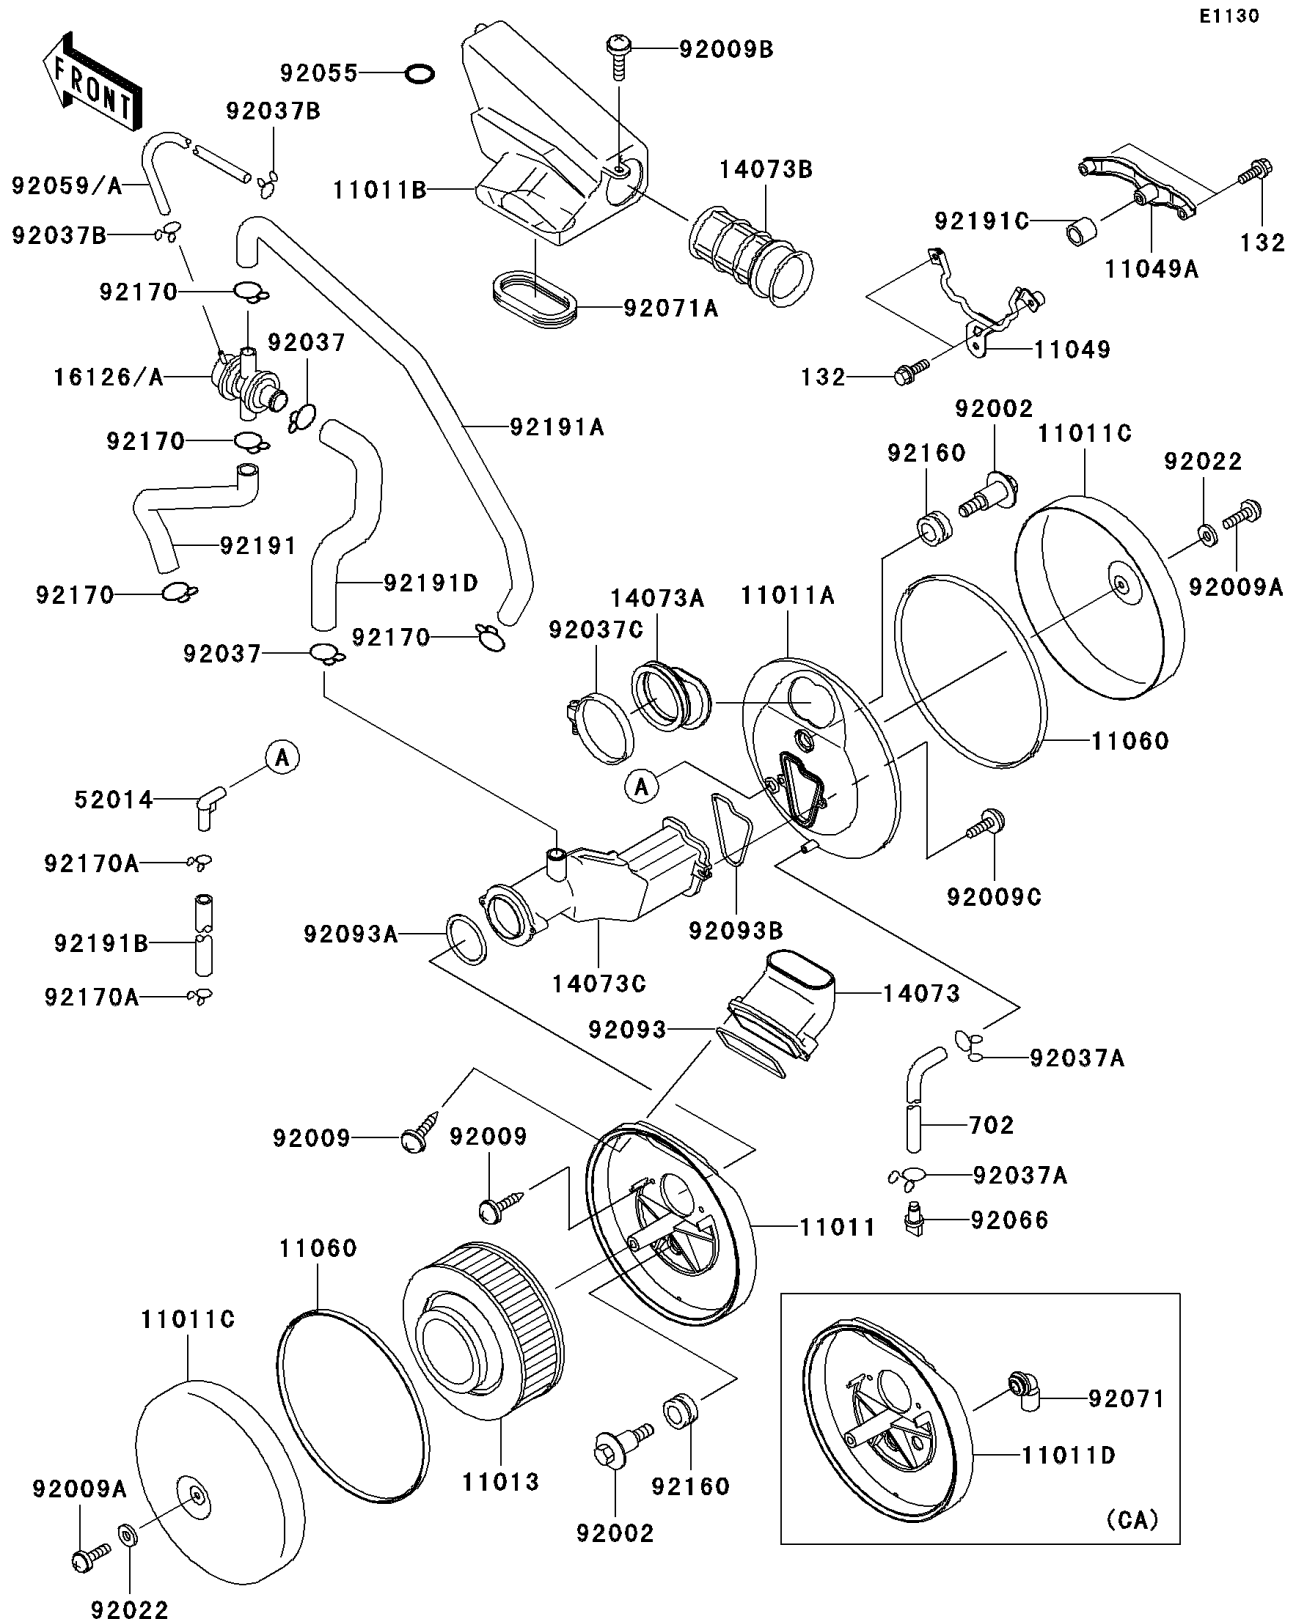

1996 Vulcan 1500 Classic PARTS DIAGRAM

Air Cleaner