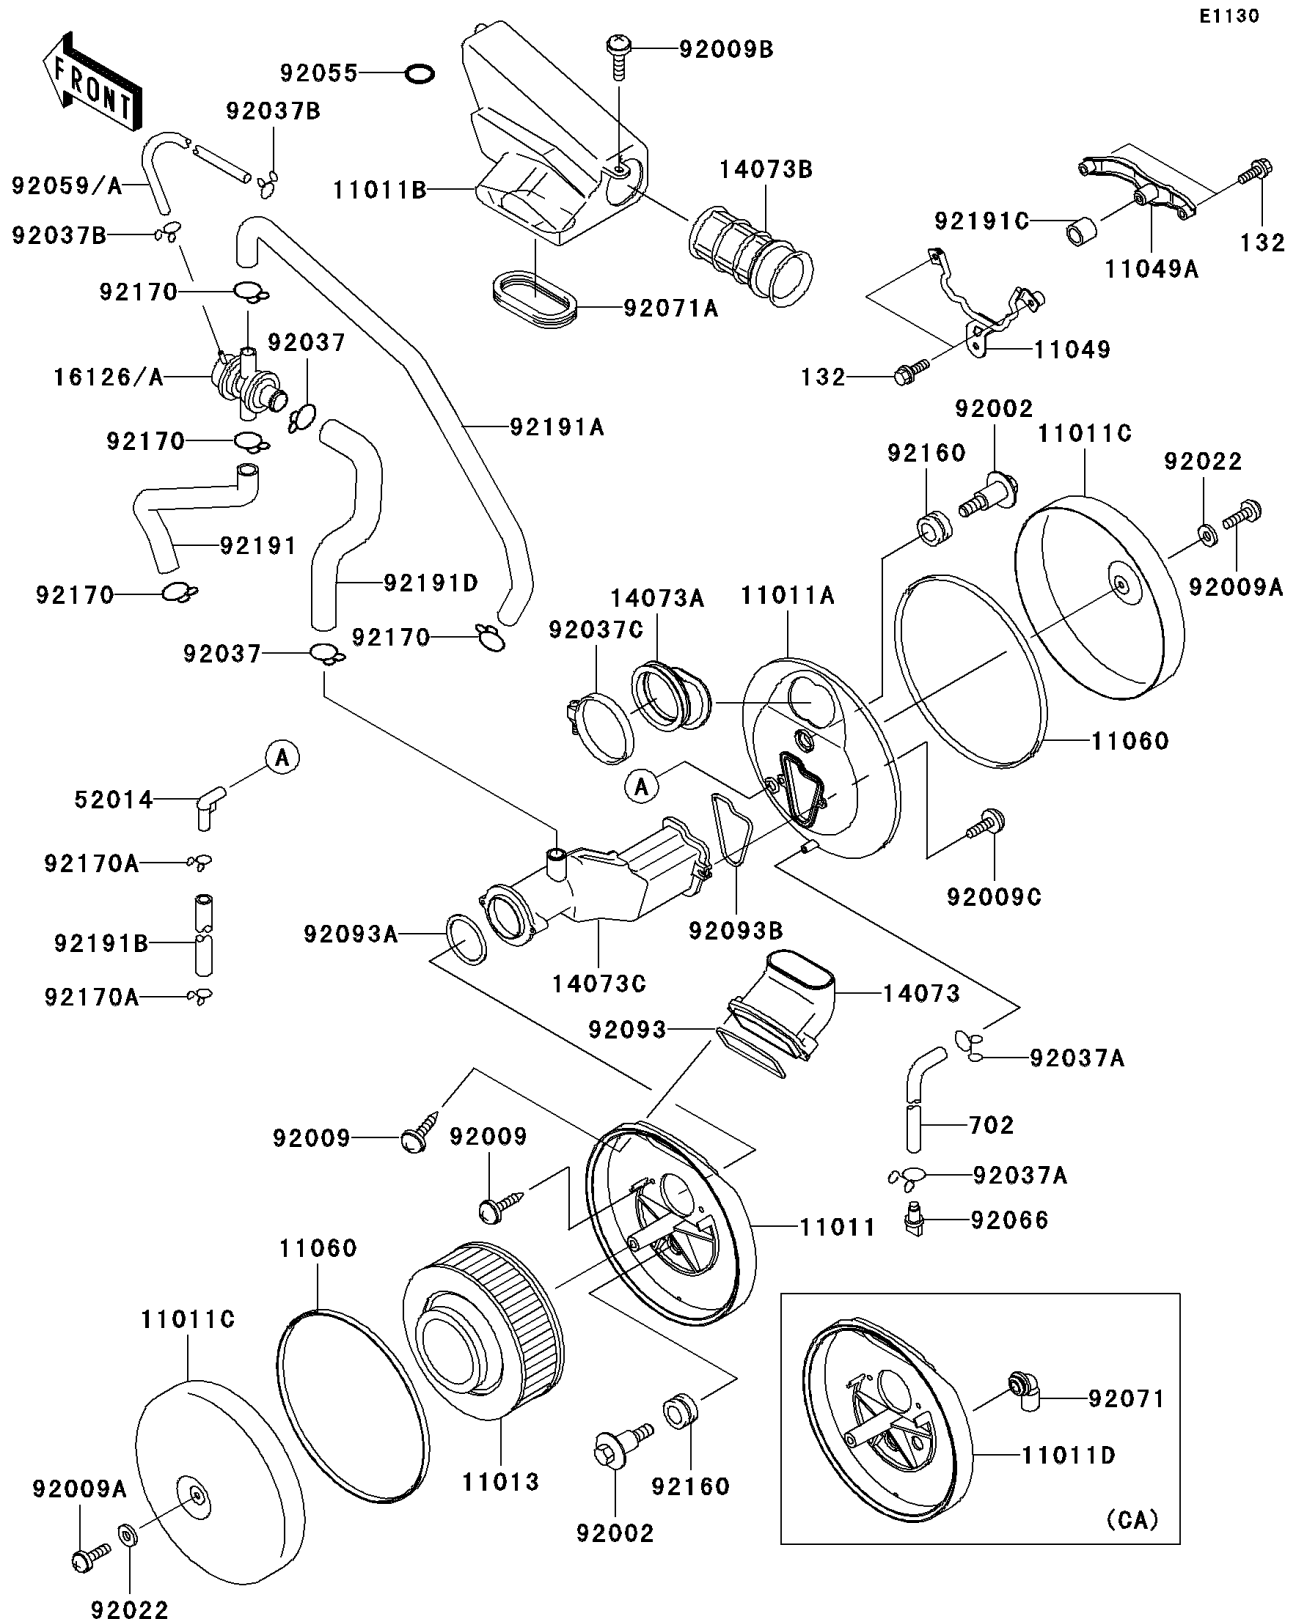

1997 Vulcan 1500 Classic PARTS DIAGRAM

Air Cleaner