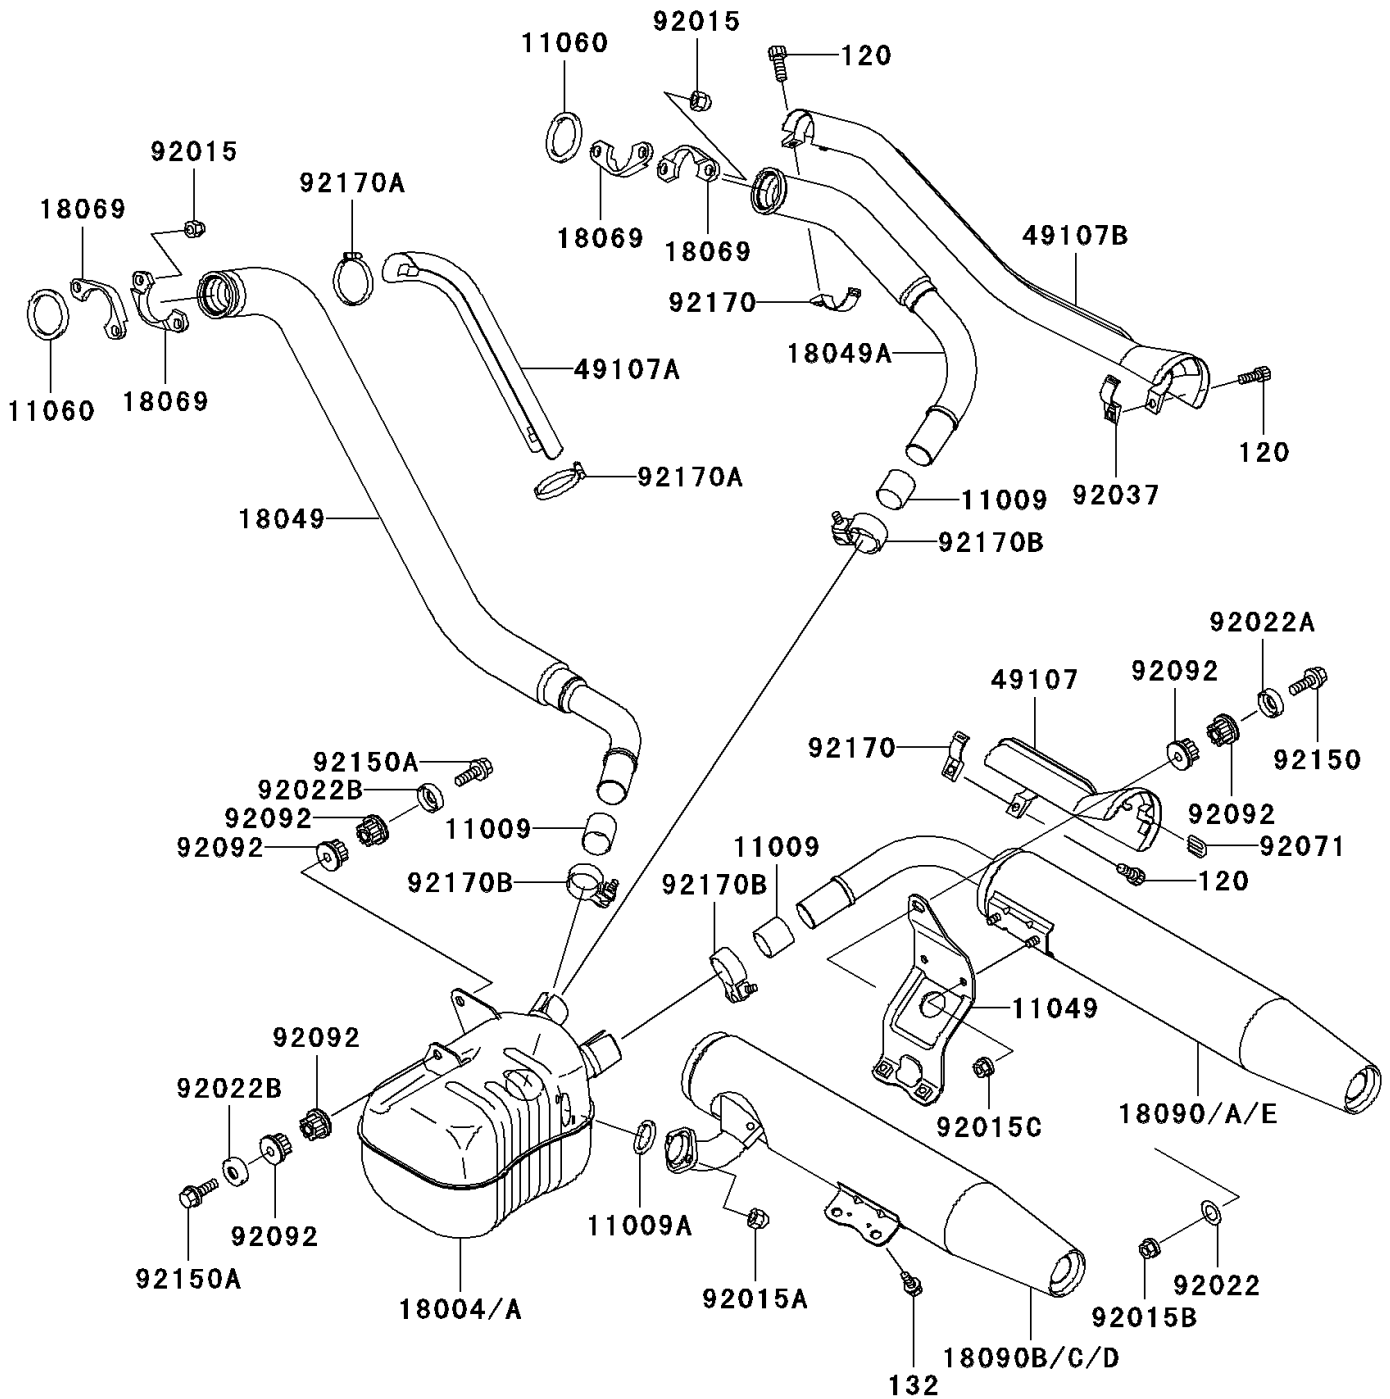

1996 Vulcan 1500 Classic PARTS DIAGRAM

Muffler(s)

E1140

1996 Vulcan 1500 Classic PARTS LIST

Muffler(s)

ITEM NAME	PART NUMBER	QUANTITY
GASKET,MUFFLER CONNECTING (Ref # 11009)	11009-1865	3
GASKET,EXHAUST HOLDER (Ref # 11009A)	11009-1894	1
BRACKET,MUFFLER (Ref # 11049)	11049-1540	1
GASKET,EXHAUST PIPE (Ref # 11060)	11060-1119	2
PIPE-EXHAUST,FR (Ref # 18049)	18049-1887	1
PIPE-EXHAUST,RR (Ref # 18049A)	18049-1888	1
HOLDER-EXHAUST PIPE (Ref # 18069)	18069-1138	4
COVER-EXHAUST PIPE,FR (Ref # 49107)	49107-1103	1
COVER-EXHAUST PIPE (Ref # 49107A)	49107-1115	1
COVER-EXHAUST PIPE,RR (Ref # 49107B)	49107-1156	1
NUT,CAP,8MM (Ref # 92015)	92015-1371	4
NUT,8MM (Ref # 92015A)	92015-1402	2
NUT,10MM (Ref # 92015B)	92015-1649	1
NUT,8MM (Ref # 92015C)	92015-1936	2
WASHER,10.5X26X2.3 (Ref # 92022)	92022-044	1
WASHER,CUP TYPE (Ref # 92022A)	92022-1270	1
WASHER,10.5X30X2.3,BLACK (Ref # 92022B)	92022-1302	2
CLAMP,EXHAUST PIPE COVER (Ref # 92037)	92037-1613	1
GROMMET (Ref # 92071)	92071-1226	2
BUSHING-RUBBER,MUFFLER (Ref # 92092)	92092-1013	6
BOLT,FLANGED,10X57 (Ref # 92150)	92150-1227	1
BOLT,10X55 (Ref # 92150A)	92150-1749	2
CLAMP (Ref # 92170)	92170-1645	2
CLAMP (Ref # 92170A)	92170-1710	2
BOLT-SOCKET (Ref # 120)	120Z0620	3
BOLT-FLANGED-SMALL (Ref # 132)	132E0814	2
CHAMBER-PREMUFLER (Ref # 18004)	18004-1073	1
CHAMBER-PREMUFLER (Ref # 18004A)	18004-1080	1
BODY-COMP-MUFFLER,RR,UPP (Ref # 18090)	18090-1527	1

1996 Vulcan 1500 Classic PARTS LIST

Muffler(s)

ITEM NAME	PART NUMBER	QUANTITY
BODY-COMP-MUFFLER,RR,UPP (Ref # 18090A)	18090-1532	1
BODY-COMP-MUFFLER,FR,LWR (Ref # 18090B)	18090-1561	1
BODY-COMP-MUFFLER,FR,LWR (Ref # 18090C)	18090-1562	1
CLAMP (Ref # 92170B)	92170-1928	3
CLAMP (Ref # 92170B)	92170-1928	3