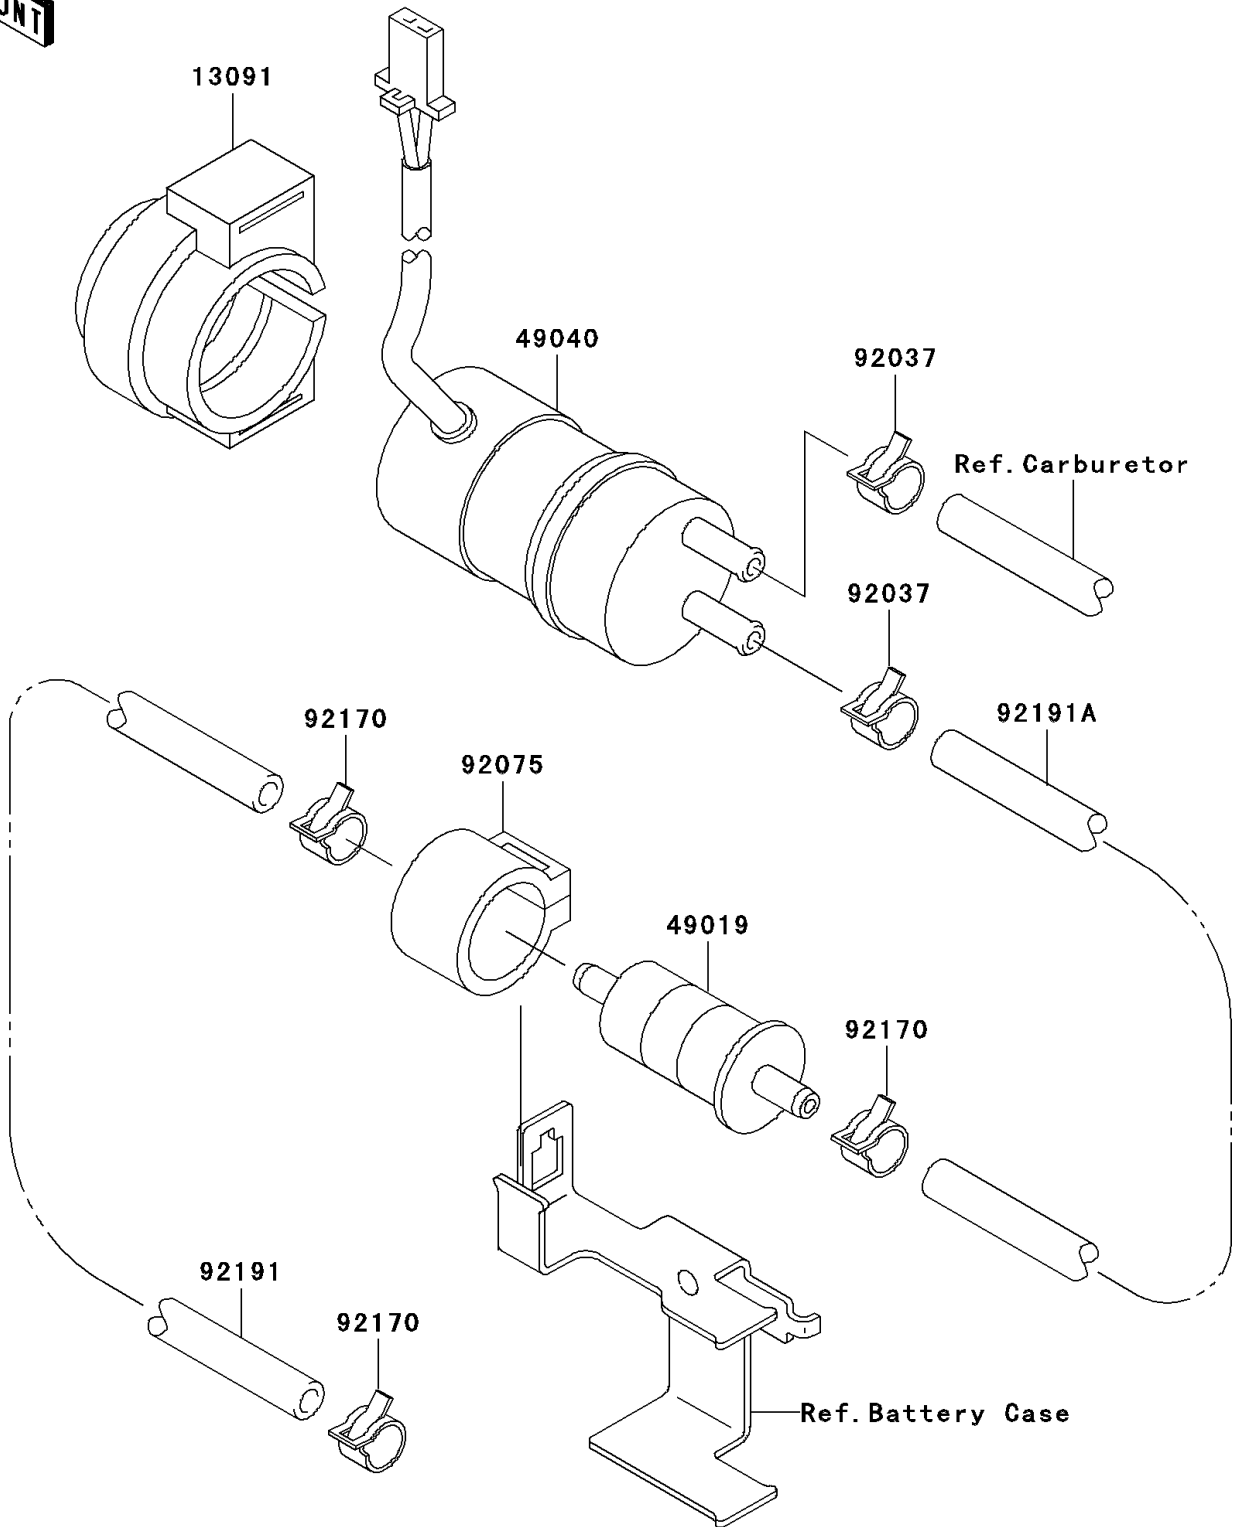

1996 Vulcan 1500 Classic PARTS DIAGRAM

Fuel Pump

E1520

1996 Vulcan 1500 Classic PARTS LIST

Fuel Pump

ITEM NAME	PART NUMBER	QUANTITY
HOLDER (Ref # 13091)	13091-1512	1
FILTER-FUEL (Ref # 49019)	49019-1055	1
PUMP-FUEL (Ref # 49040)	49040-1063	1
CLAMP,TUBE (Ref # 92037)	92037-1505	2
DAMPER,FUEL FILTER (Ref # 92075)	92075-1853	1
CLAMP (Ref # 92170)	92170-1492	3
TUBE,FUEL TAP-FILTER (Ref # 92191)	92191-1055	1
TUBE,FILTER-PUMP (Ref # 92191A)	92191-1058	1