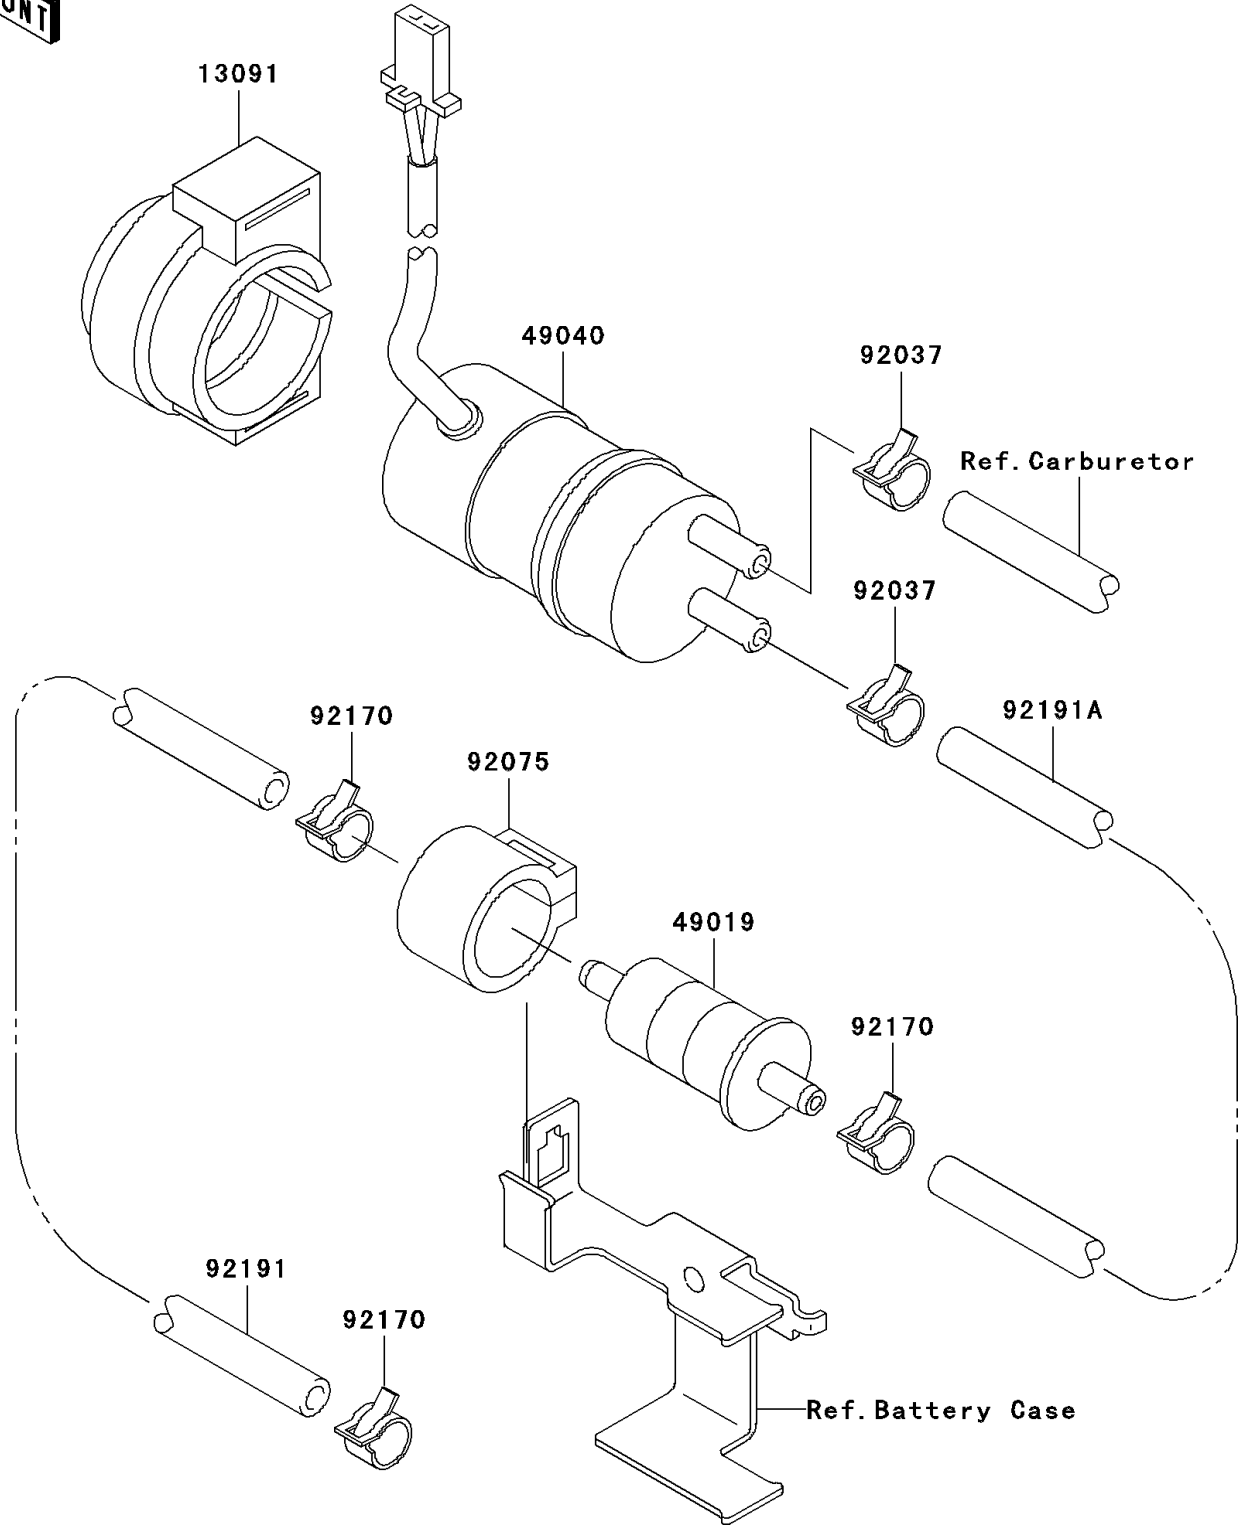

1997 Vulcan 1500 Classic PARTS DIAGRAM

Fuel Pump

E1520

1997 Vulcan 1500 Classic PARTS LIST

Fuel Pump

ITEM NAME	PART NUMBER	QUANTITY
HOLDER (Ref # 13091)	13091-1512	1
FILTER-FUEL (Ref # 49019)	49019-1055	1
PUMP-FUEL (Ref # 49040)	49040-1063	1
CLAMP,TUBE (Ref # 92037)	92037-1505	2
DAMPER,FUEL FILTER (Ref # 92075)	92075-1853	1
CLAMP (Ref # 92170)	92170-1492	3
TUBE,FUEL TAP-FILTER (Ref # 92191)	92191-1055	1
TUBE,FILTER-PUMP (Ref # 92191A)	92191-1058	1