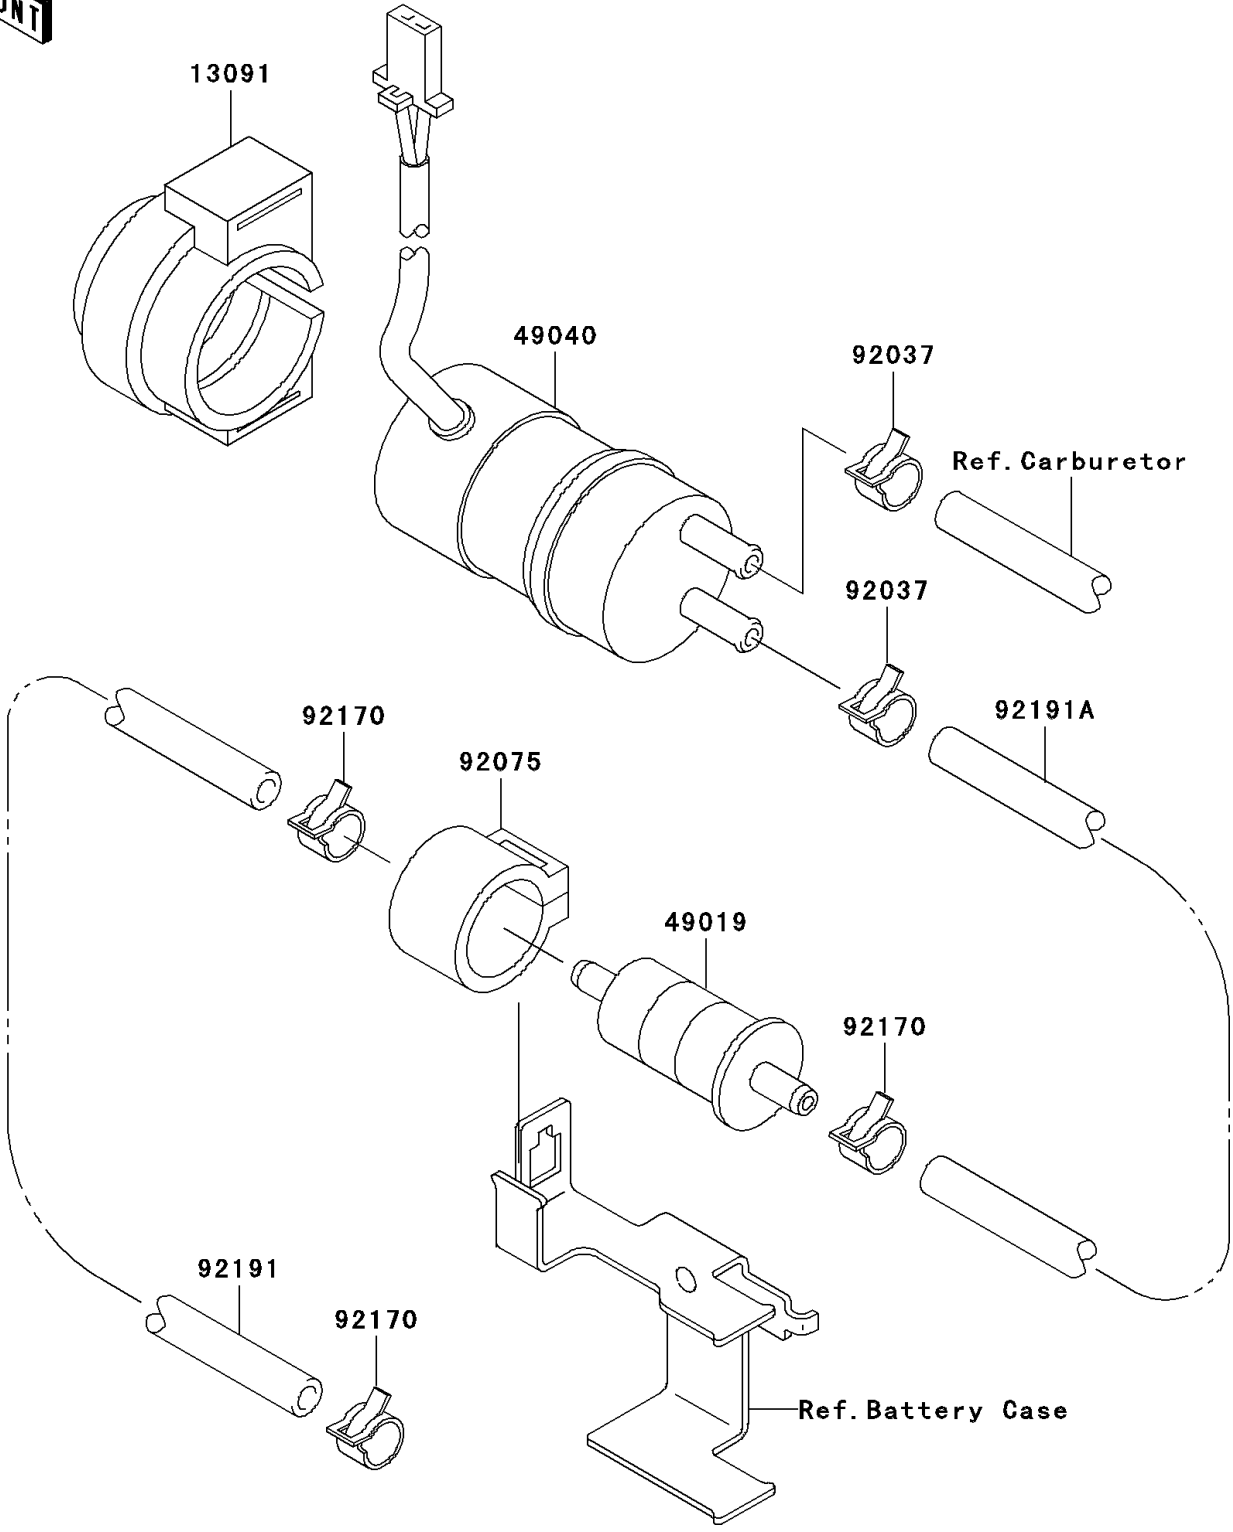

1997 Vulcan 1500 Classic PARTS DIAGRAM

Fuel Pump

E1520

1997 Vulcan 1500 Classic PARTS LIST

Fuel Pump

ITEM NAME	PART NUMBER	QUANTITY
HOLDER (Ref # 13091)	13091-1512	1
FILTER-FUEL (Ref # 49019)	49019-1055	1
PUMP-FUEL (Ref # 49040)	49040-1063	1
CLAMP,TUBE (Ref # 92037)	92037-1505	2
DAMPER,FUEL FILTER (Ref # 92075)	92075-1853	1
CLAMP (Ref # 92170)	92170-1492	3
TUBE,FUEL TAP-FILTER (Ref # 92191)	92191-1055	1
TUBE,FILTER-PUMP (Ref # 92191A)	92191-1058	1