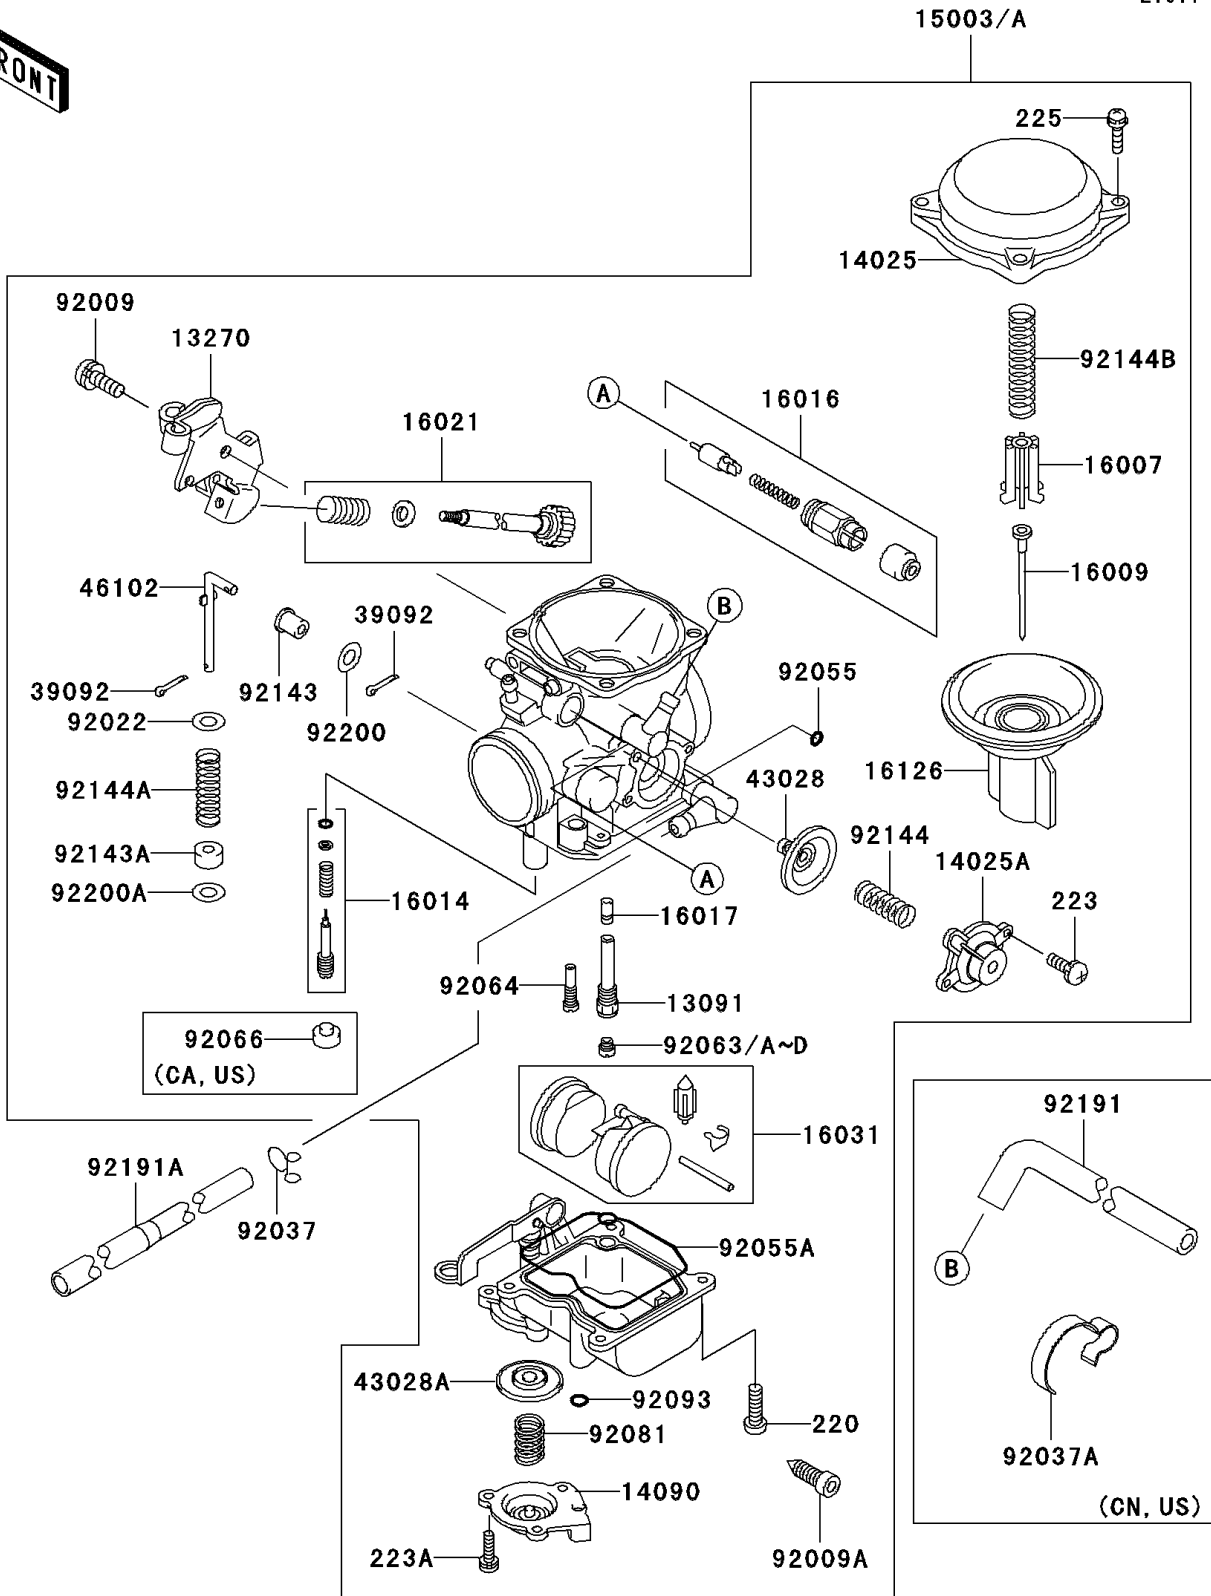

1996 Vulcan 1500 Classic PARTS DIAGRAM

Carburetor(-VNT50AE045285)

E1611