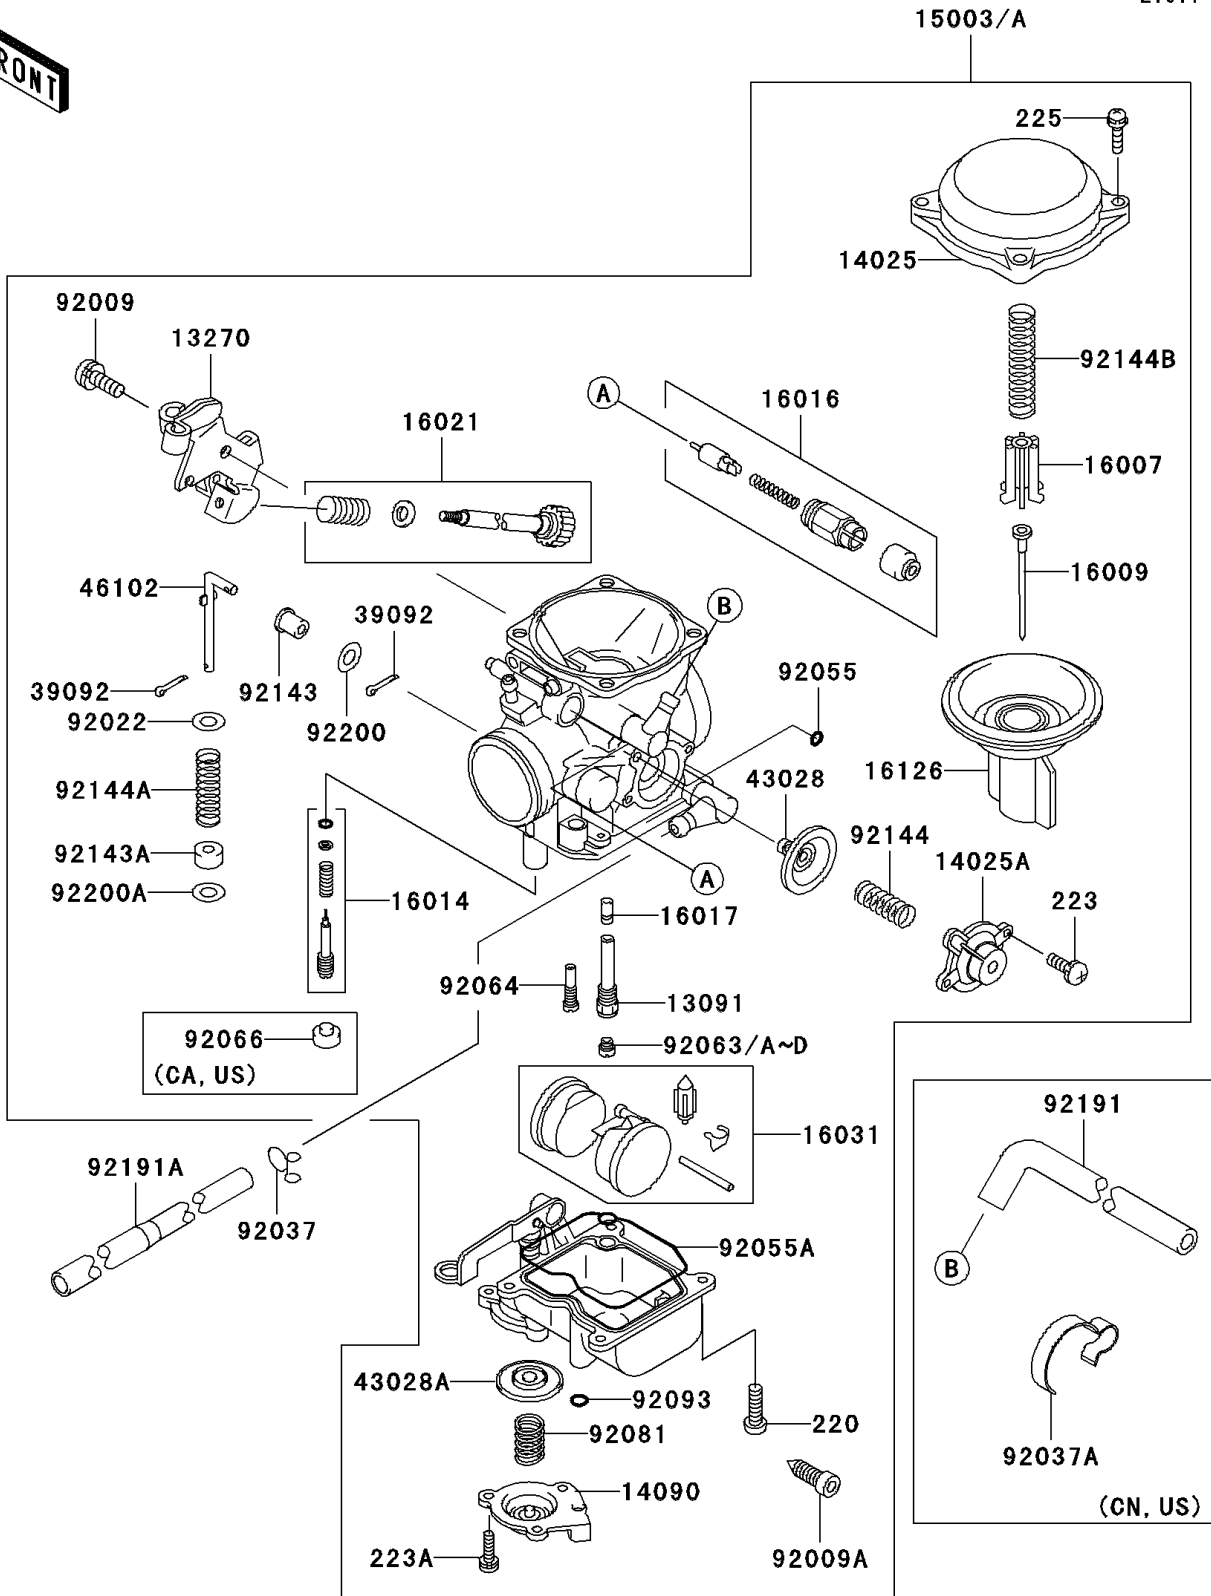

1997 Vulcan 1500 Classic PARTS DIAGRAM

Carburetor(-VNT50AE045285)

E1611