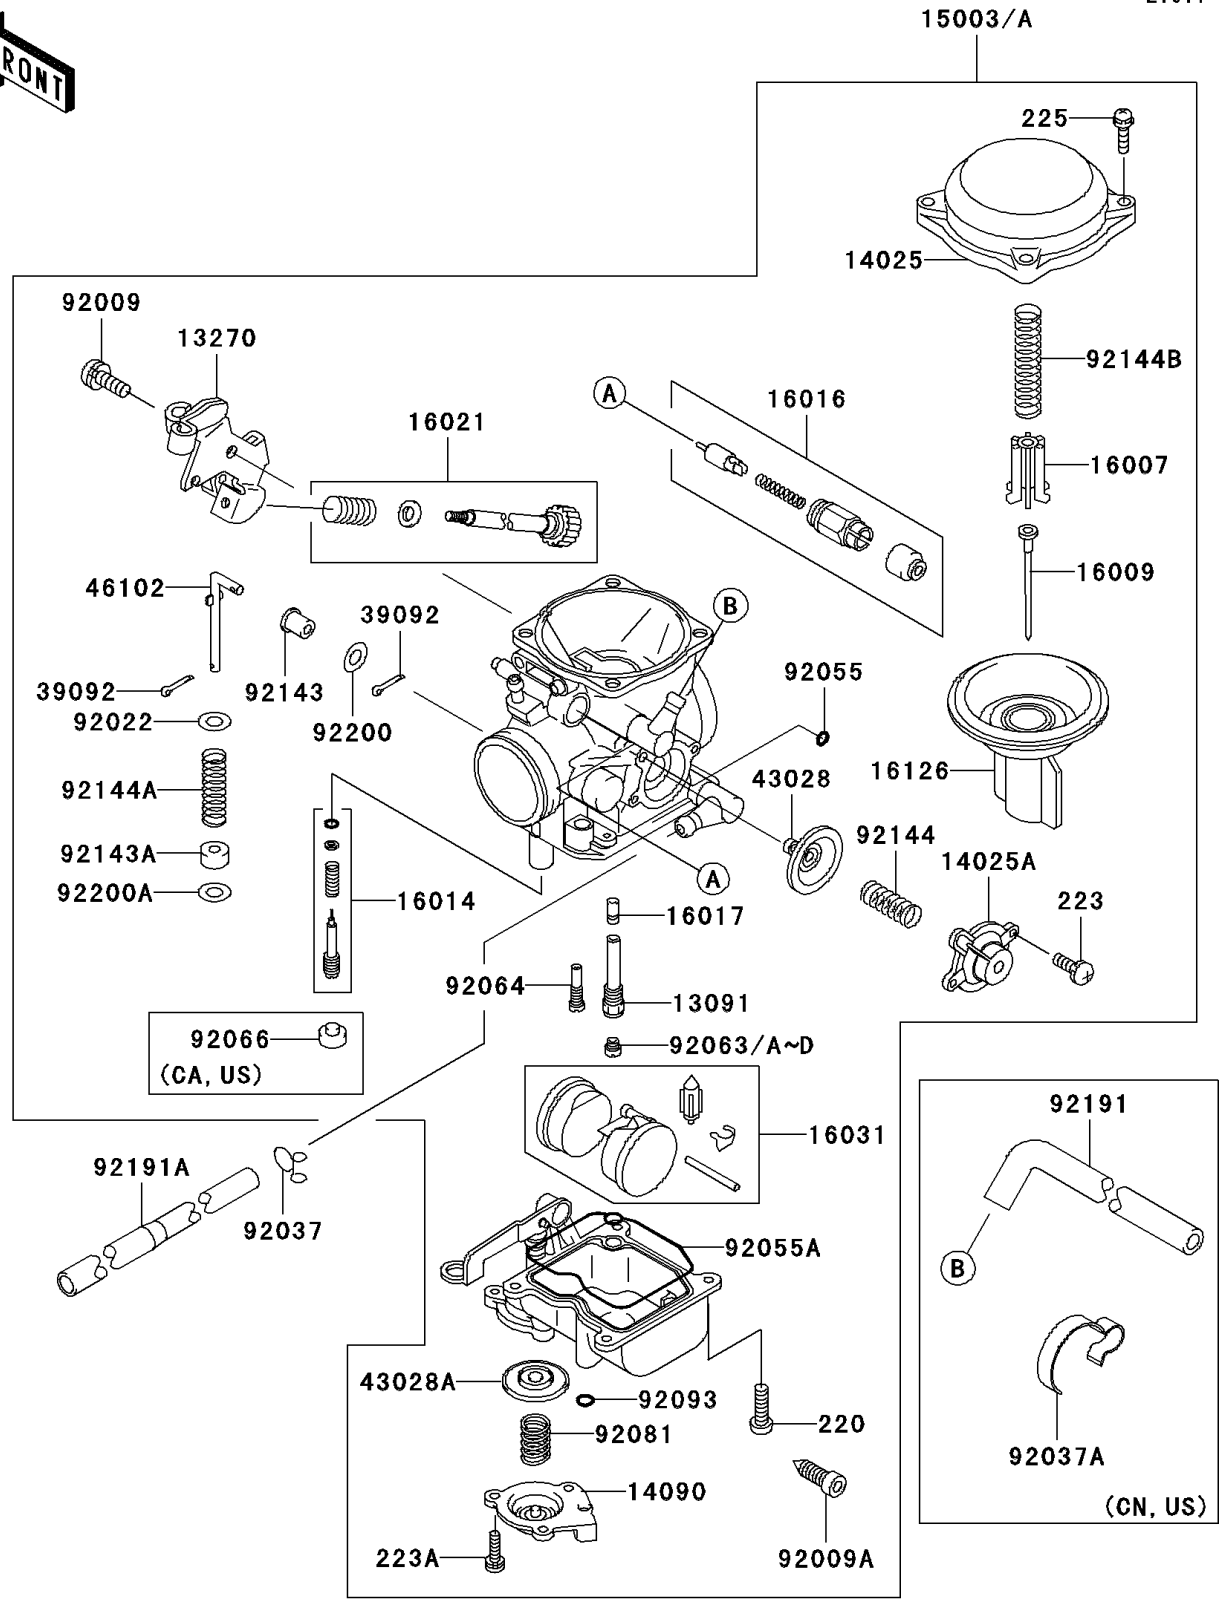

1997 Vulcan 1500 Classic PARTS DIAGRAM

Carburetor(-VNT50AE045285)

E1611