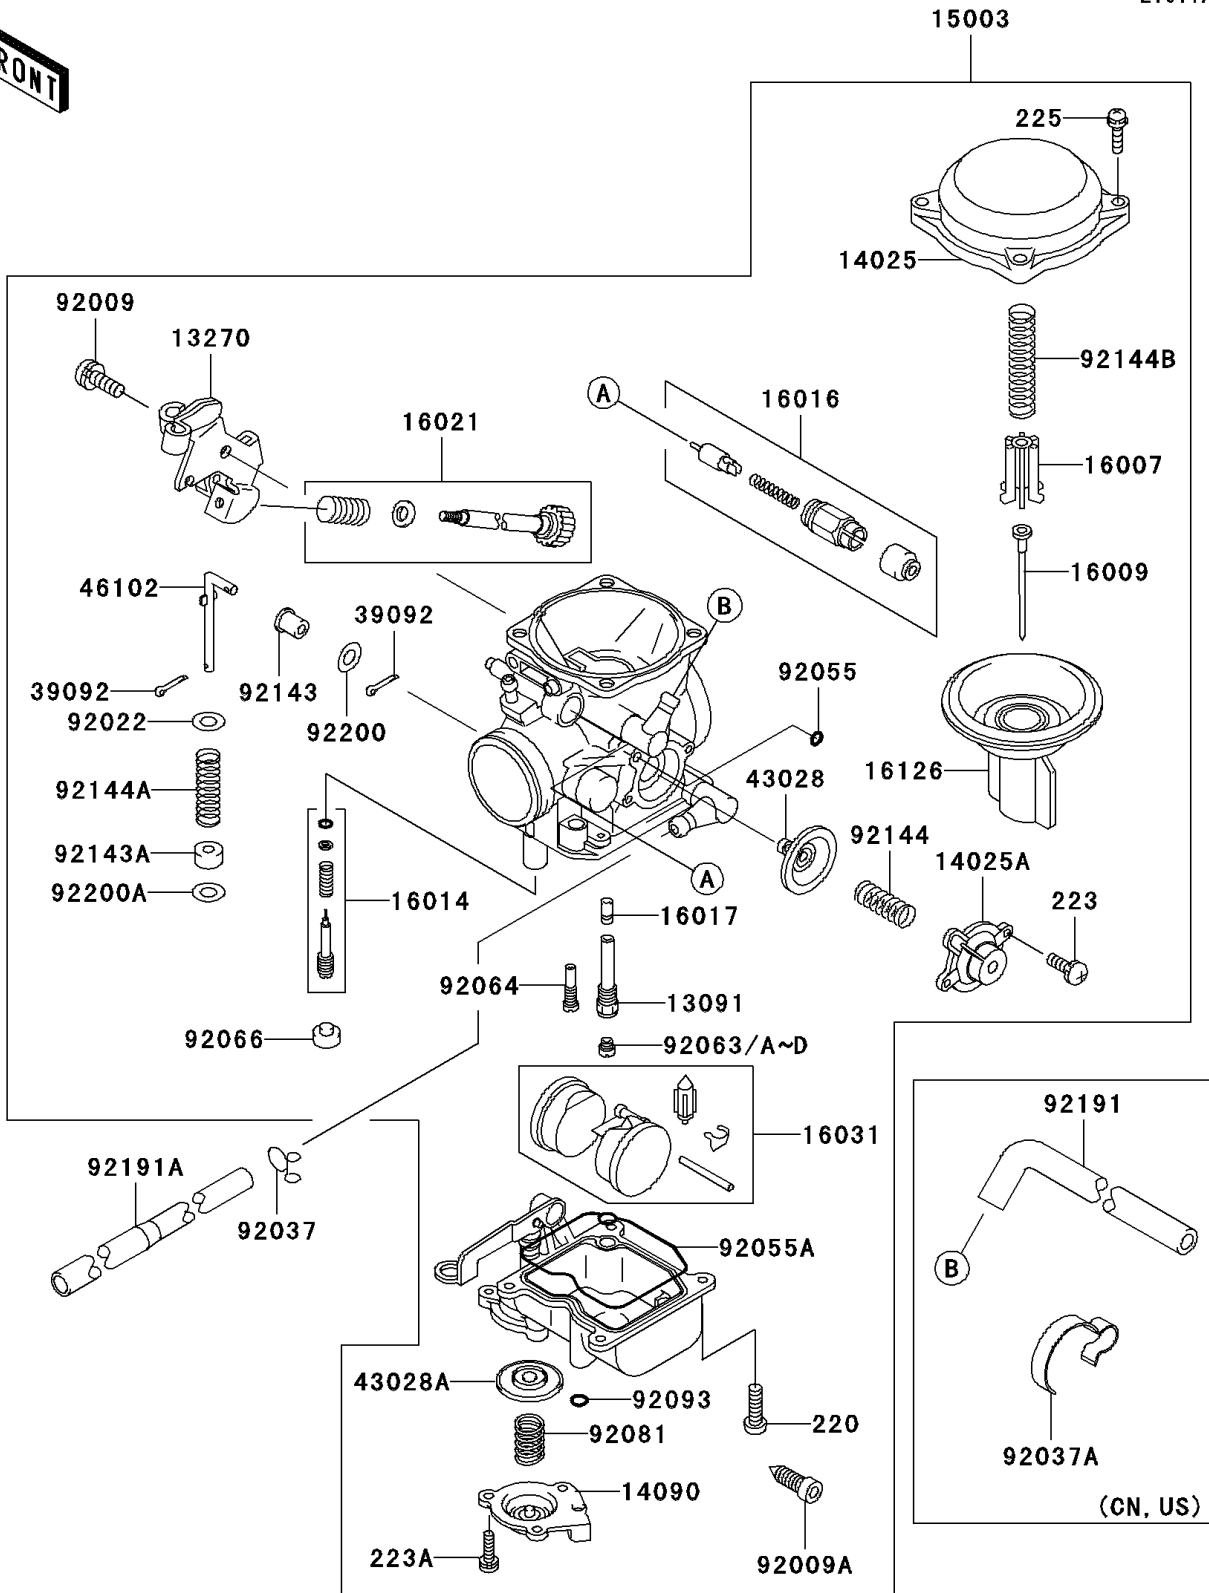

1997 Vulcan 1500 Classic PARTS DIAGRAM

Carburetor(VNT50AE045286-)

E1611A