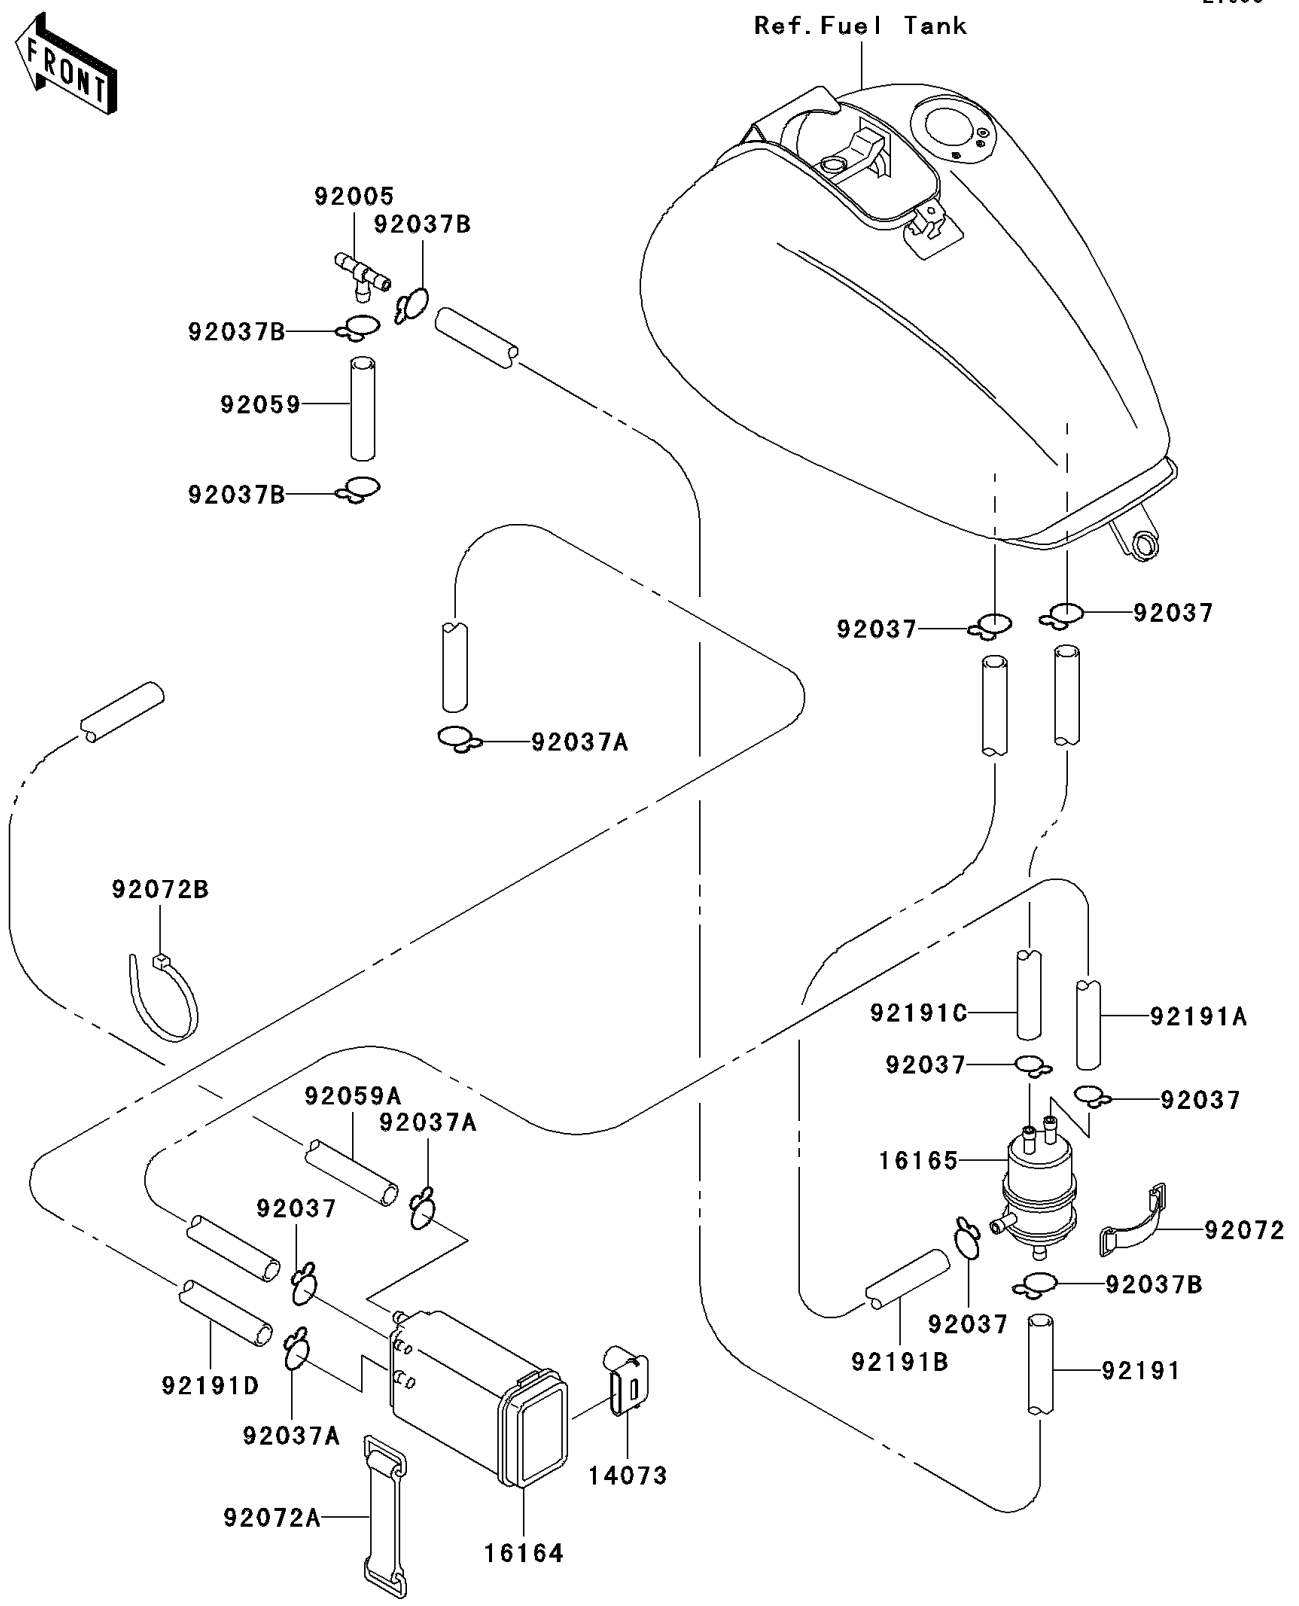

1996 Vulcan 1500 Classic PARTS DIAGRAM

Fuel Evaporative System

E1650

1996 Vulcan 1500 Classic PARTS LIST

Fuel Evaporative System

ITEM NAME	PART NUMBER	QUANTITY
DUCT,CANISTER (Ref # 14073)	14073-1219	1
CANISTER (Ref # 16164)	16164-1070	1
SEPARATOR (Ref # 16165)	16165-1001	1
FITTING,TUBE,T-TYPE (Ref # 92005)	92005-1017	1
CLAMP,TUBE (Ref # 92037)	92037-010	6
CLAMP,HOSE (Ref # 92037A)	92037-1104	3
CLAMP (Ref # 92037B)	92037-1712	4
TUBE,4X9X50 (Ref # 92059)	92059-1193	1
TUBE,7X12X740,GREEN (Ref # 92059A)	92059-1398	1
BAND,L=50 (Ref # 92072)	92072-066	1
BAND,BATTERY (Ref # 92072A)	92072-1188	1
BAND,L=185 (Ref # 92072B)	92072-1195	3
TUBE,WHITE (Ref # 92191)	92191-1062	1
TUBE,5X8X232,BLUE (Ref # 92191A)	92191-1070	1
TUBE,TANK-SEPARATOR,RED (Ref # 92191B)	92191-1120	1
TUBE,TANK-SEPARATOR,BULE (Ref # 92191C)	92191-1121	1
TUBE,L=520,YELLOW (Ref # 92191D)	92191-1267	1