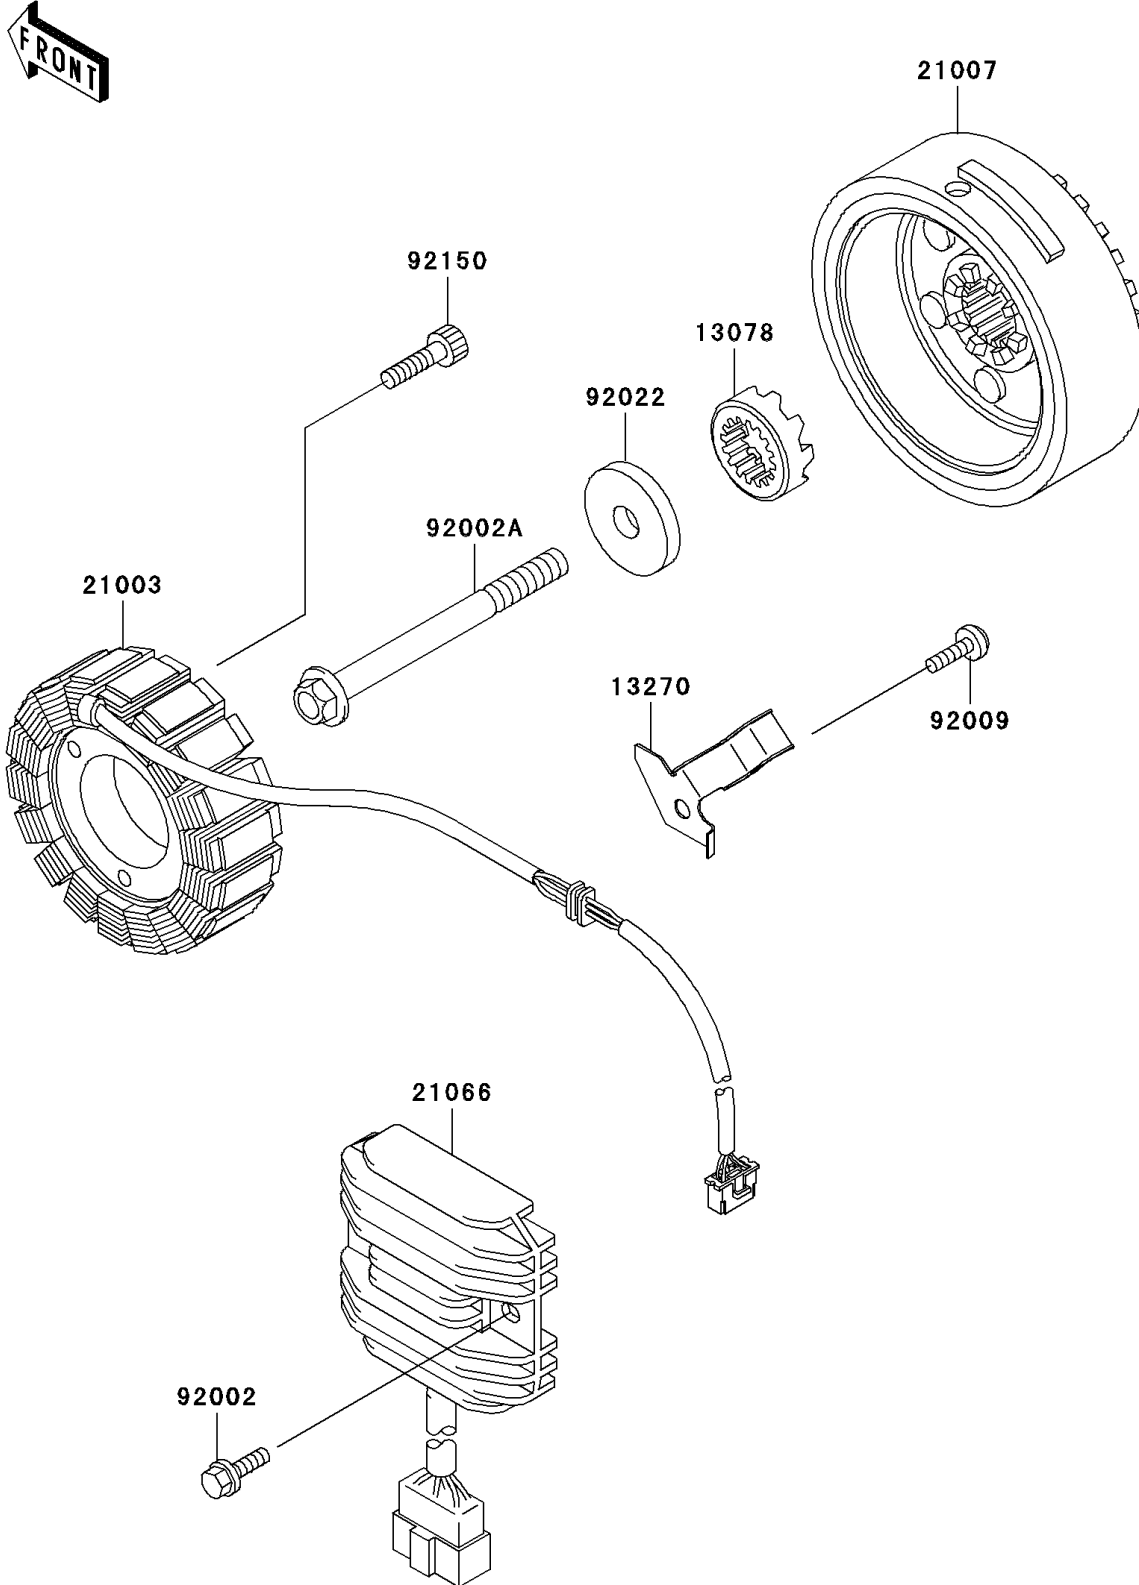

1996 Vulcan 1500 Classic PARTS DIAGRAM

Generator

E1810

1996 Vulcan 1500 Classic PARTS LIST

Generator

ITEM NAME	PART NUMBER	QUANTITY
RATCHET (Ref # 13078)	13078-1056	1
PLATE (Ref # 13270)	13270-1727	1
STATOR (Ref # 21003)	21003-1301	1
ROTOR,GENERATOR (Ref # 21007)	21007-1308	1
REGULATOR-VOLTAGE (Ref # 21066)	21066-1106	1
BOLT,6X25 (Ref # 92002)	92002-1086	2
BOLT,GENERATOR,12X112 (Ref # 92002A)	92002-1901	1
SCREW (Ref # 92009)	92009-1768	1
WASHER,GENERATOR (Ref # 92022)	92022-1904	1
BOLT,SOCKET,6X35 (Ref # 92150)	92150-1484	3