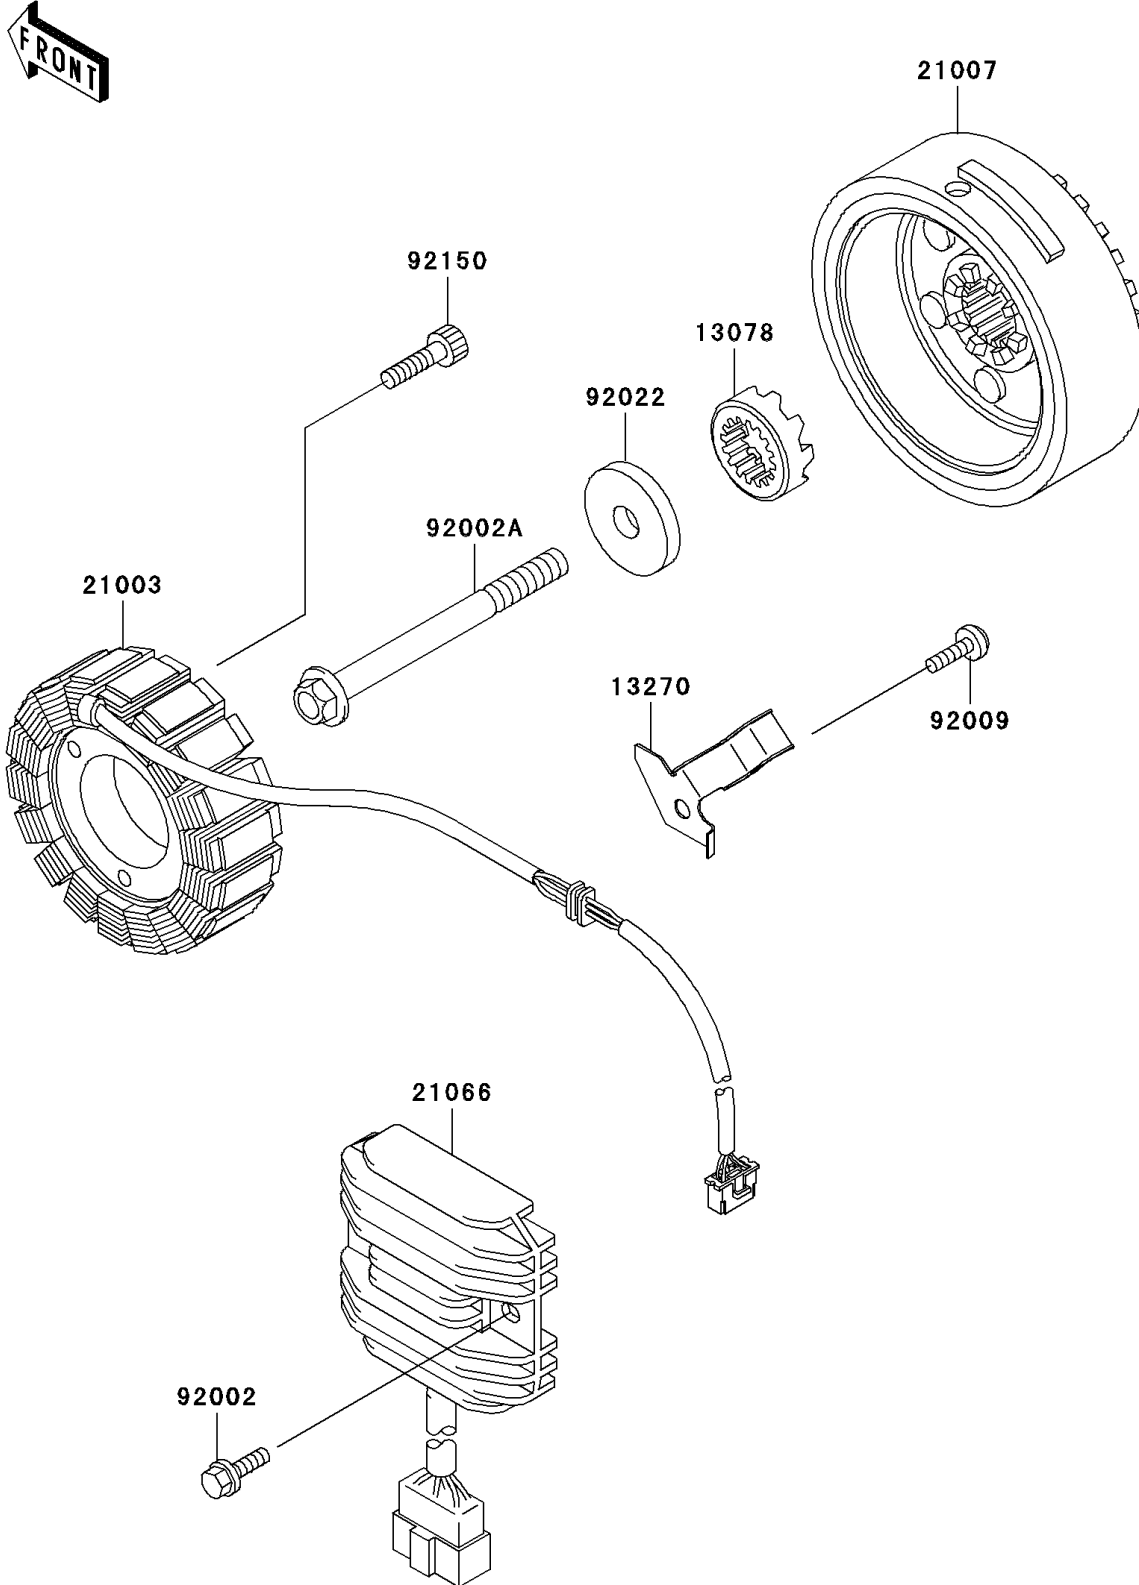

1997 Vulcan 1500 Classic PARTS DIAGRAM

Generator

E1810

1997 Vulcan 1500 Classic PARTS LIST

Generator

ITEM NAME	PART NUMBER	QUANTITY
RATCHET (Ref # 13078)	13078-1056	1
PLATE (Ref # 13270)	13270-1727	1
STATOR (Ref # 21003)	21003-1301	1
ROTOR,GENERATOR (Ref # 21007)	21007-1308	1
REGULATOR-VOLTAGE (Ref # 21066)	21066-1106	1
BOLT,6X25 (Ref # 92002)	92002-1086	2
BOLT,GENERATOR,12X112 (Ref # 92002A)	92002-1901	1
SCREW (Ref # 92009)	92009-1768	1
WASHER,GENERATOR (Ref # 92022)	92022-1904	1
BOLT,SOCKET,6X35 (Ref # 92150)	92150-1484	3