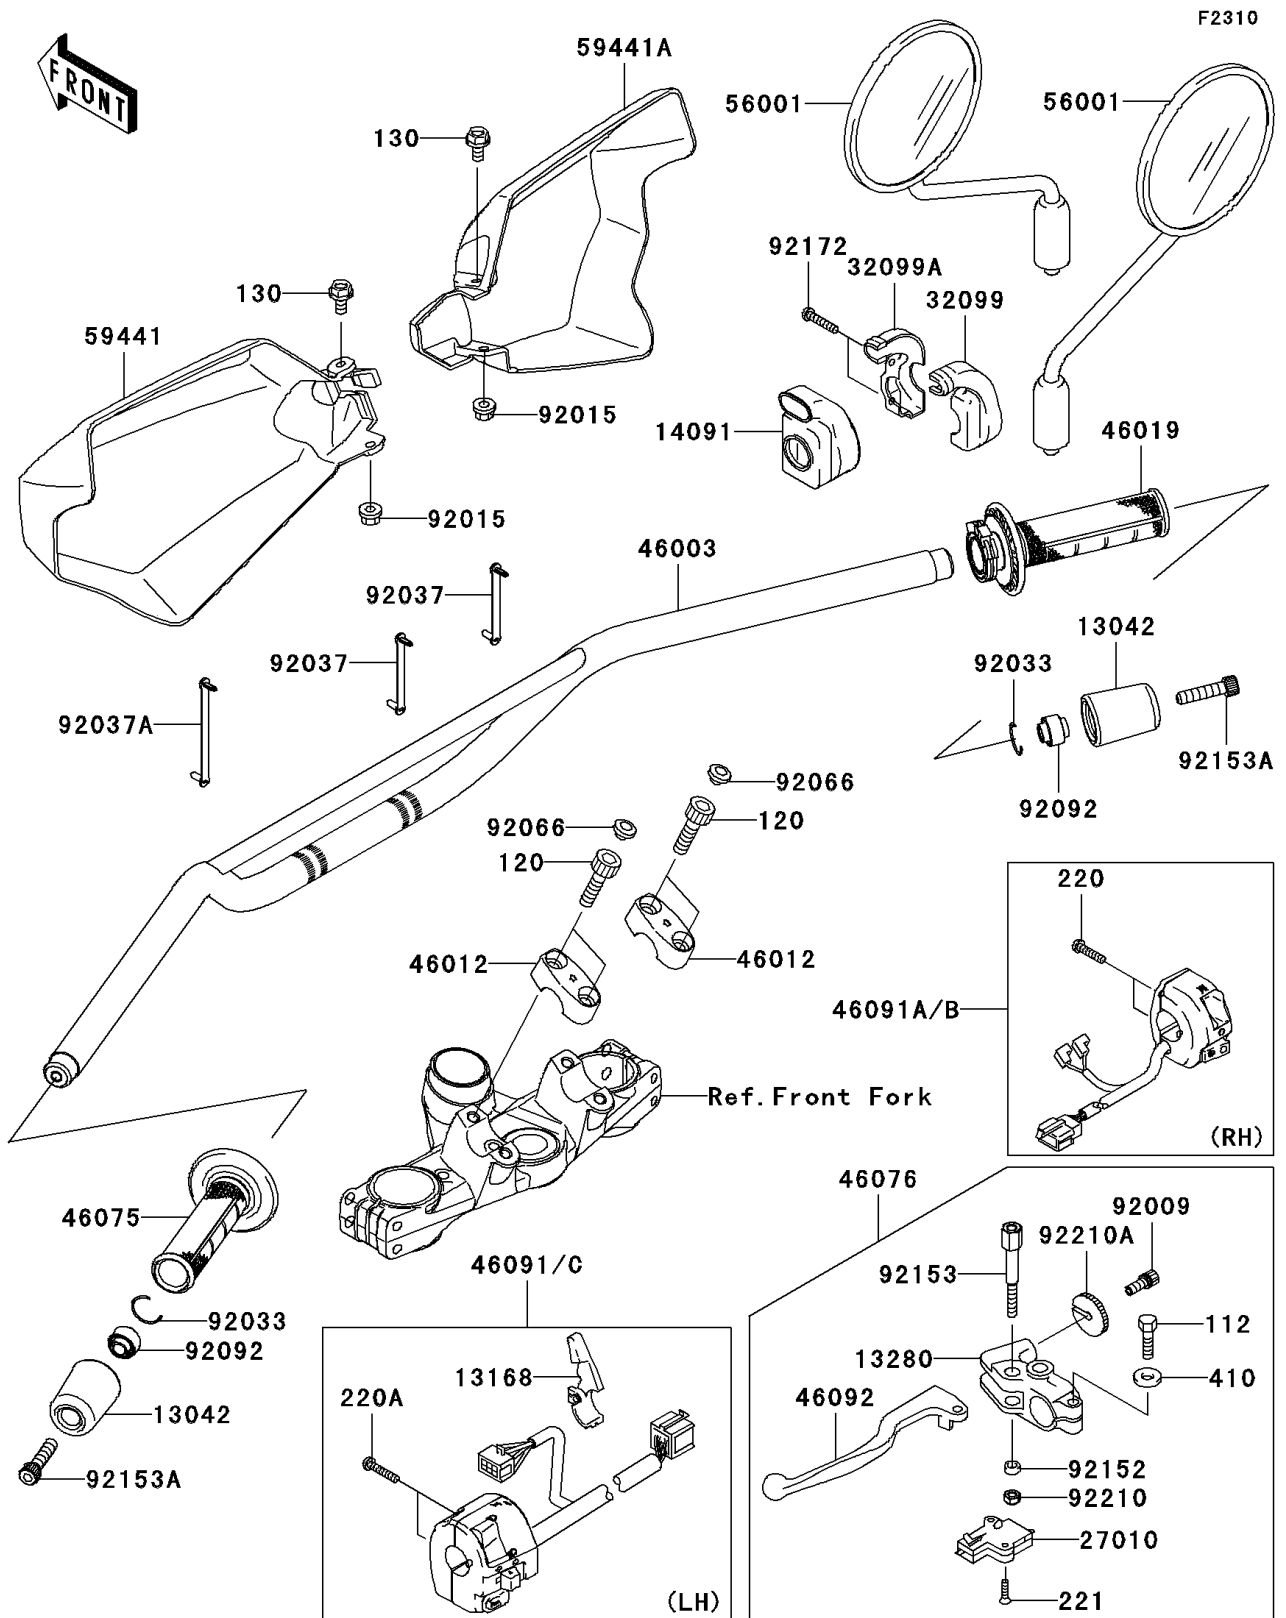

# 2008 KLR™ 650 PARTS DIAGRAM

Handlebar

## 2008 KLR™ 650 PARTS LIST

### Handlebar

ITEM NAME	PART NUMBER	QUANTITY
BOLT-UPSET,6X22 (Ref # 112)	112BB0622	1
BOLT-SOCKET,8X30 (Ref # 120)	120CB0830	4
BOLT-FLANGED,6X12 (Ref # 130)	130BB0612	2
SCREW-PAN-CROSS,5X22 (Ref # 220)	220AB0522	2
SCREW-PAN-CROSS,5X25 (Ref # 220A)	220AB0525	2
SCREW-CSK-CROSS,3X16 (Ref # 221)	221AB0316	2
WASHER-PLAIN-SMALL,6MM (Ref # 410)	410AB0600	1
WEIGHT,HANDLE (Ref # 13042)	13042-1006	2
LEVER,CHOKE (Ref # 13168)	13168-1756	1
HOLDER,CLUTCH LEVER (Ref # 13280)	13280-0105	1
COVER,THROTTLE CASE (Ref # 14091)	14091-0182	1
SWITCH,CLUTCH,BLACK (Ref # 27010)	27010-1094	1
CASE,THROTTLE,RR (Ref # 32099)	32099-0002	1
CASE,THROTTLE,FR (Ref # 32099A)	32099-0003	1
HANDLE,P.SILVER (Ref # 46003)	46003-0104-458	1
HOLDER-HANDLE,UPP,P.SILVER (Ref # 46012)	46012-0042-458	2
GRIP-ASSY,THROTTLE (Ref # 46019)	46019-0028	1
GRIP,LH (Ref # 46075)	46075-0043	1
LEVER-ASSY-GRIP,CLUTCH (Ref # 46076)	46076-0037	1
HOUSING-ASSY-CONTROL,LH (Ref # 46091)	46091-0090	1
HOUSING-ASSY-CONTROL,RH (Ref # 46091A)	46091-0091	1
LEVER-GRIP,CLUTCH (Ref # 46092)	46092-1206	1
MIRROR-ASSY (Ref # 56001)	56001-1437	2
COVER-HANDLE,LH,EBONY (Ref # 59441)	59441-0031-6C	1
COVER-HANDLE,RH,EBONY (Ref # 59441A)	59441-0032-6C	1
SCREW,CABLE ADJUST,8MM,BLACK (Ref # 92009)	92009-1134	1
NUT,LOCK,FLANGED,6MM (Ref # 92015)	92015-1603	2
RING-SNAP,OD=22.2 (Ref # 92033)	92033-1102	2
CLAMP,SPEED,L=58 (Ref # 92037)	92037-1163	2

### Handlebar

ITEM NAME	PART NUMBER	QUANTITY
CLAMP,SPEED,L=80.5 (Ref # 92037A)	92037-1903	1
PLUG (Ref # 92066)	92066-1281	4
BUSHING-RUBBER,HANDLE (Ref # 92092)	92092-1018	2
COLLAR,6.5X10.5X4 (Ref # 92152)	92152-0433	1
BOLT,LEVER SET (Ref # 92153)	92153-1538	1
BOLT,SOCKET,8X40 (Ref # 92153A)	92153-1901	2
SCREW,5X20 (Ref # 92172)	92172-0069	2
NUT,LOCK,6MM (Ref # 92210)	92210-0006	1
NUT,CABLE ADJUST LOCK,8MM (Ref # 92210A)	92210-0311	1