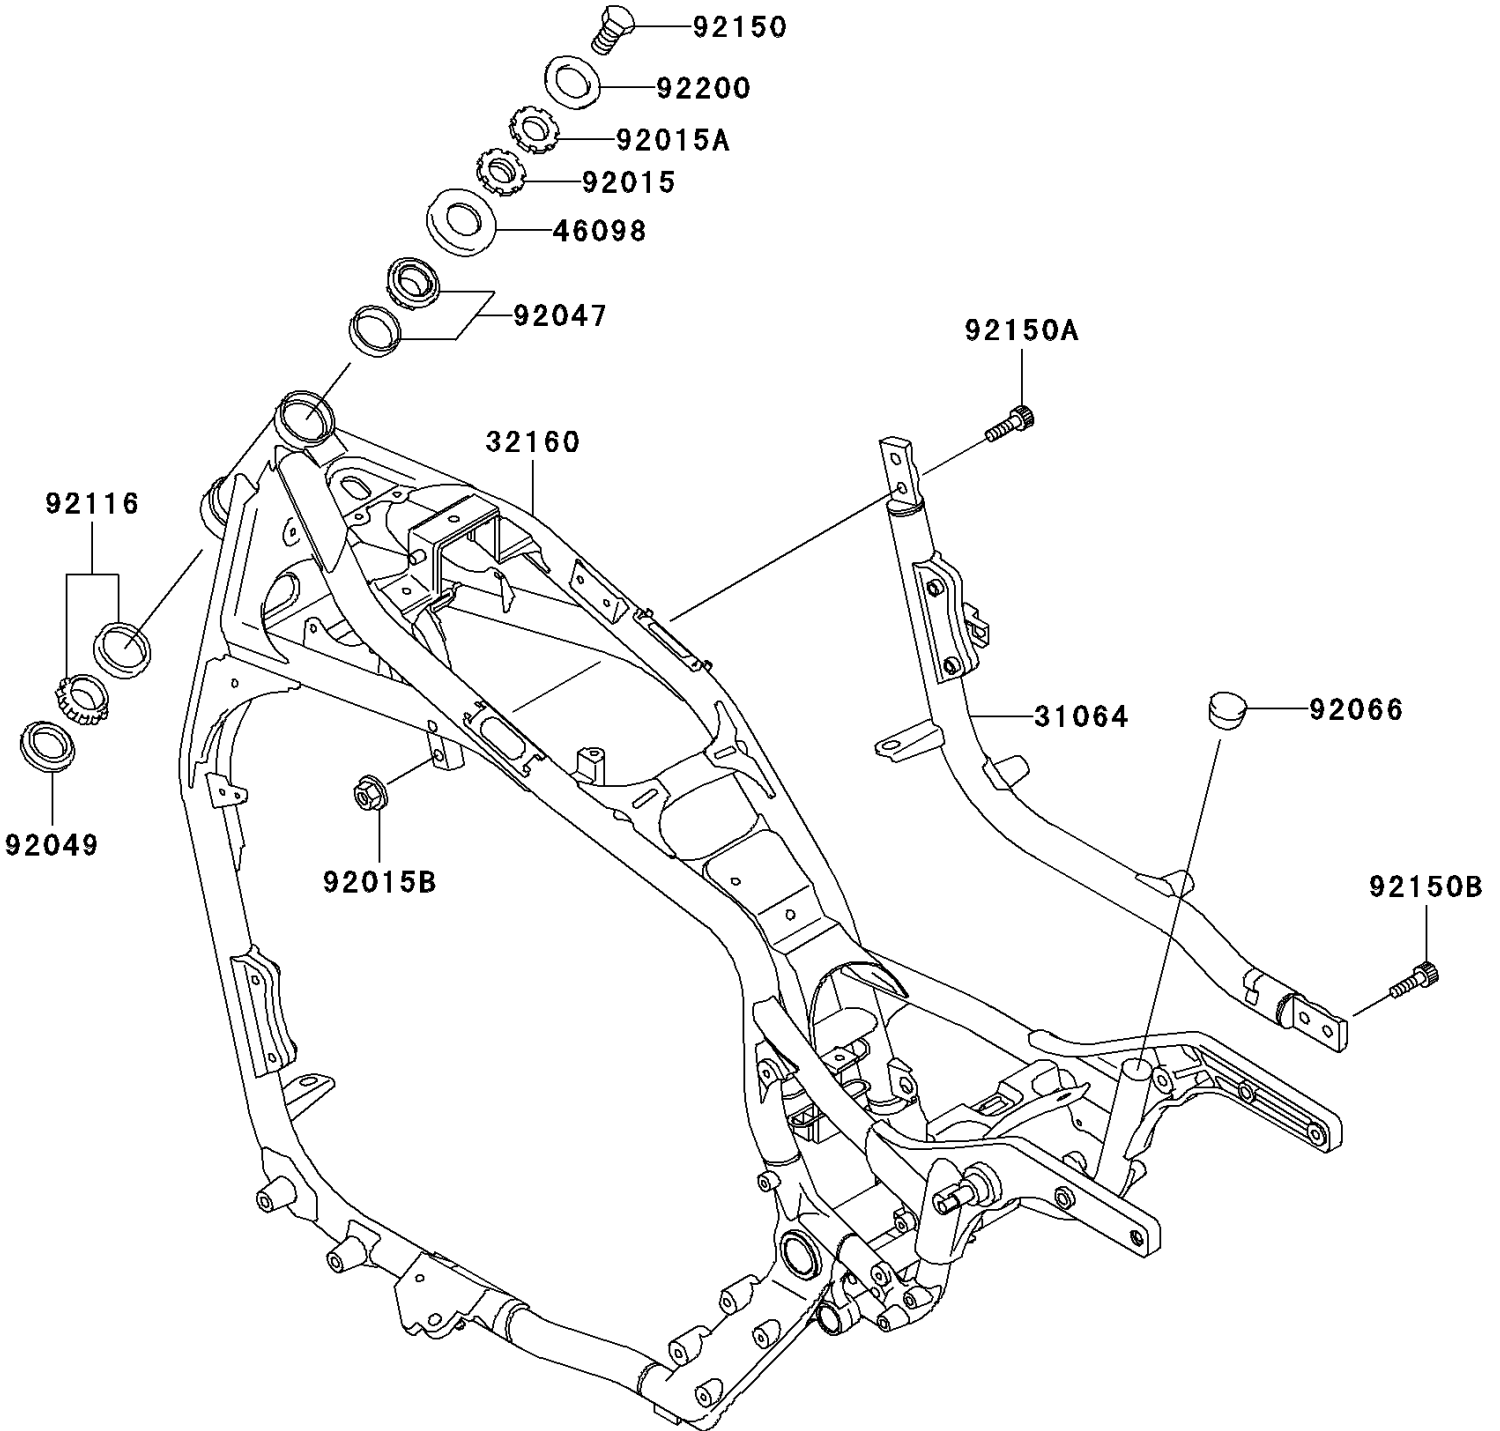

1996 Vulcan 1500 Classic PARTS DIAGRAM

Frame

F2120

1996 Vulcan 1500 Classic PARTS LIST

Frame

ITEM NAME	PART NUMBER	QUANTITY
PIPE-COMP,DOWNTUBE,RH (Ref # 31064)	31064-1192	1
FRAME-COMP (Ref # 32160)	32160-1442	1
CAP,STEERING STEM (Ref # 46098)	46098-017	1
NUT,25MM,T=10 (Ref # 92015)	92015-1377	1
NUT,25MM,T=6 (Ref # 92015A)	92015-1378	1
NUT,FLANGED,10MM (Ref # 92015B)	92015-1727	2
RACE,ROLLER,32005JR RS (Ref # 92047)	92047-017	1
SEAL-OIL,XMHE36X52X4J (Ref # 92049)	92049-1162	1
PLUG (Ref # 92066)	92066-1444	2
BEARING-ROLLER,HR320/28XJ (Ref # 92116)	92116-1009	1
BOLT,14X25 (Ref # 92150)	92150-1672	1
BOLT,SOCKET,10X30 (Ref # 92150A)	92150-1690	2
BOLT,SOCKET,10X23 (Ref # 92150B)	92150-1942	2
WASHER (Ref # 92200)	92200-1140	1