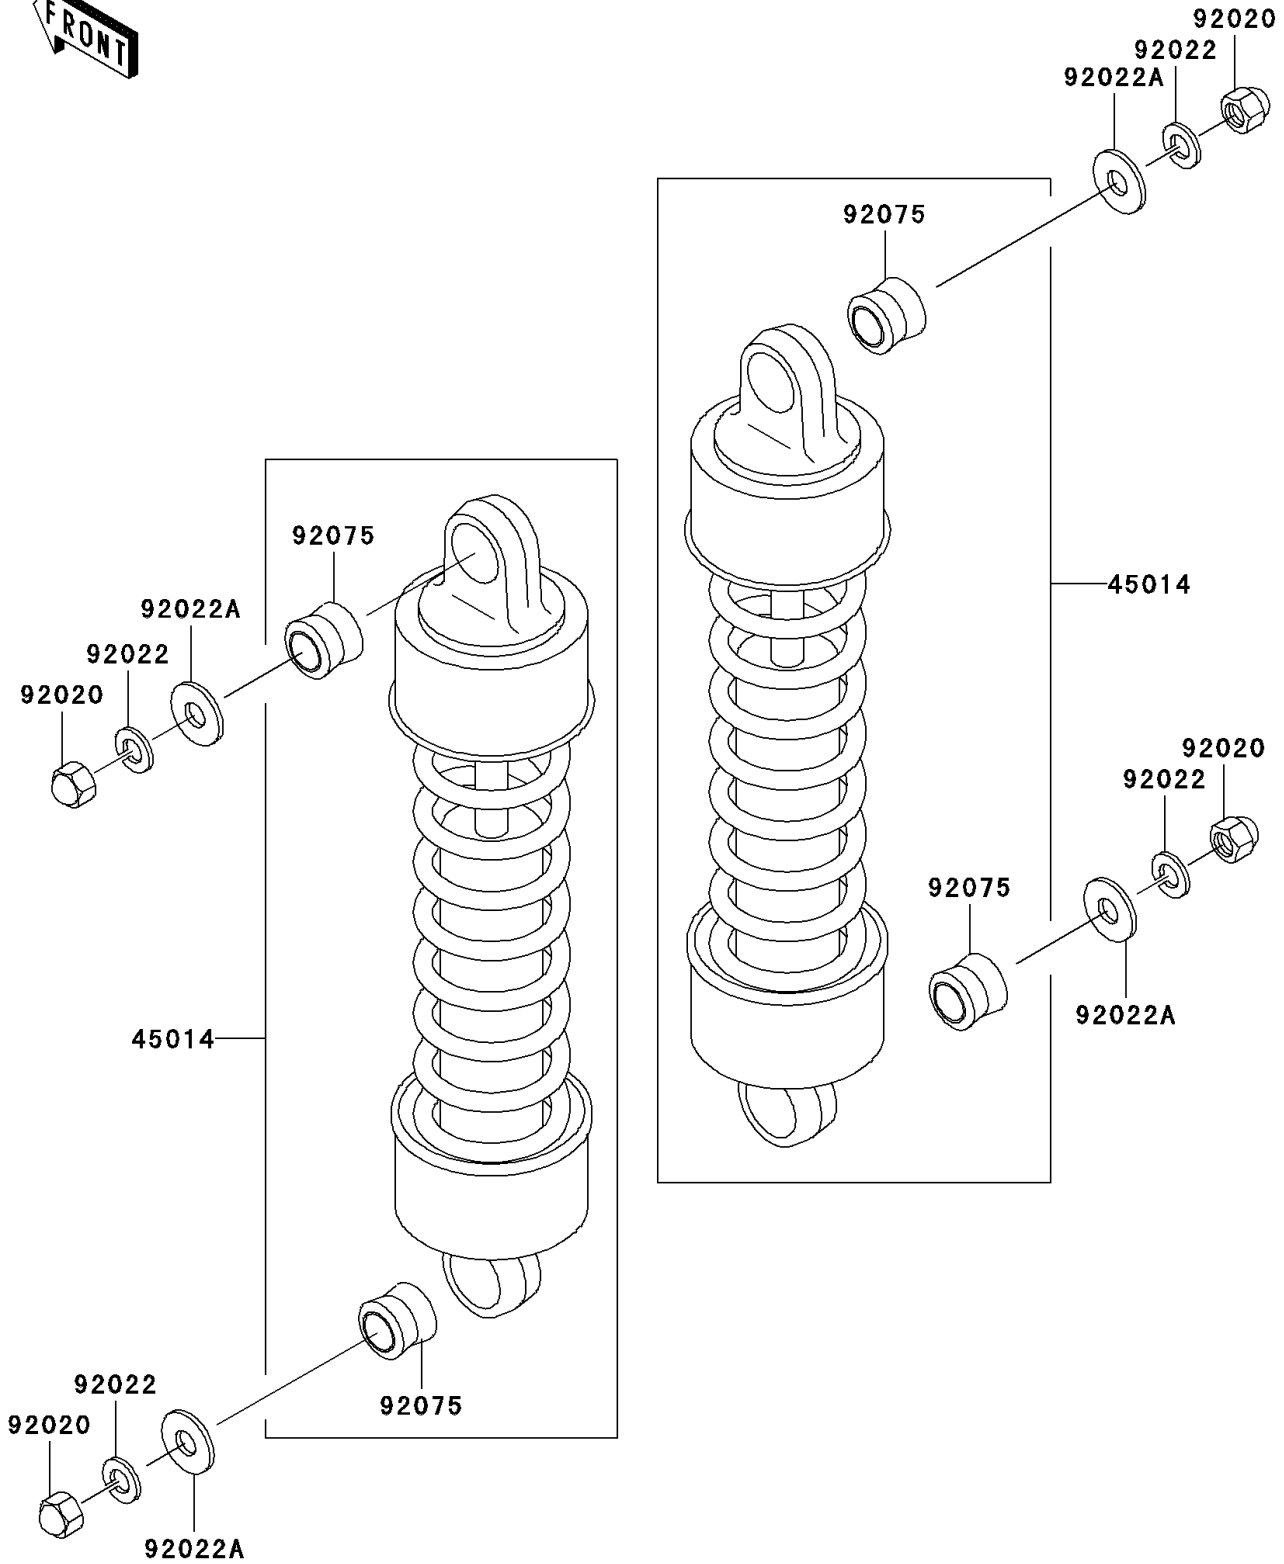

1996 Vulcan 1500 Classic PARTS DIAGRAM

Suspension/Shock Absorber

F2151

1996 Vulcan 1500 Classic PARTS LIST

Suspension/Shock Absorber

ITEM NAME	PART NUMBER	QUANTITY
SHOCKABSORBER (Ref # 45014)	45014-1629	2
NUT,CAP,10MM (Ref # 92020)	92020-003	4
WASHER,SPRING,10MM (Ref # 92022)	92022-1540	4
WASHER,10.5X26X2.3 (Ref # 92022A)	92022-246	4
DAMPER,SHOCKABSORBER (Ref # 92075)	92075-1387	4