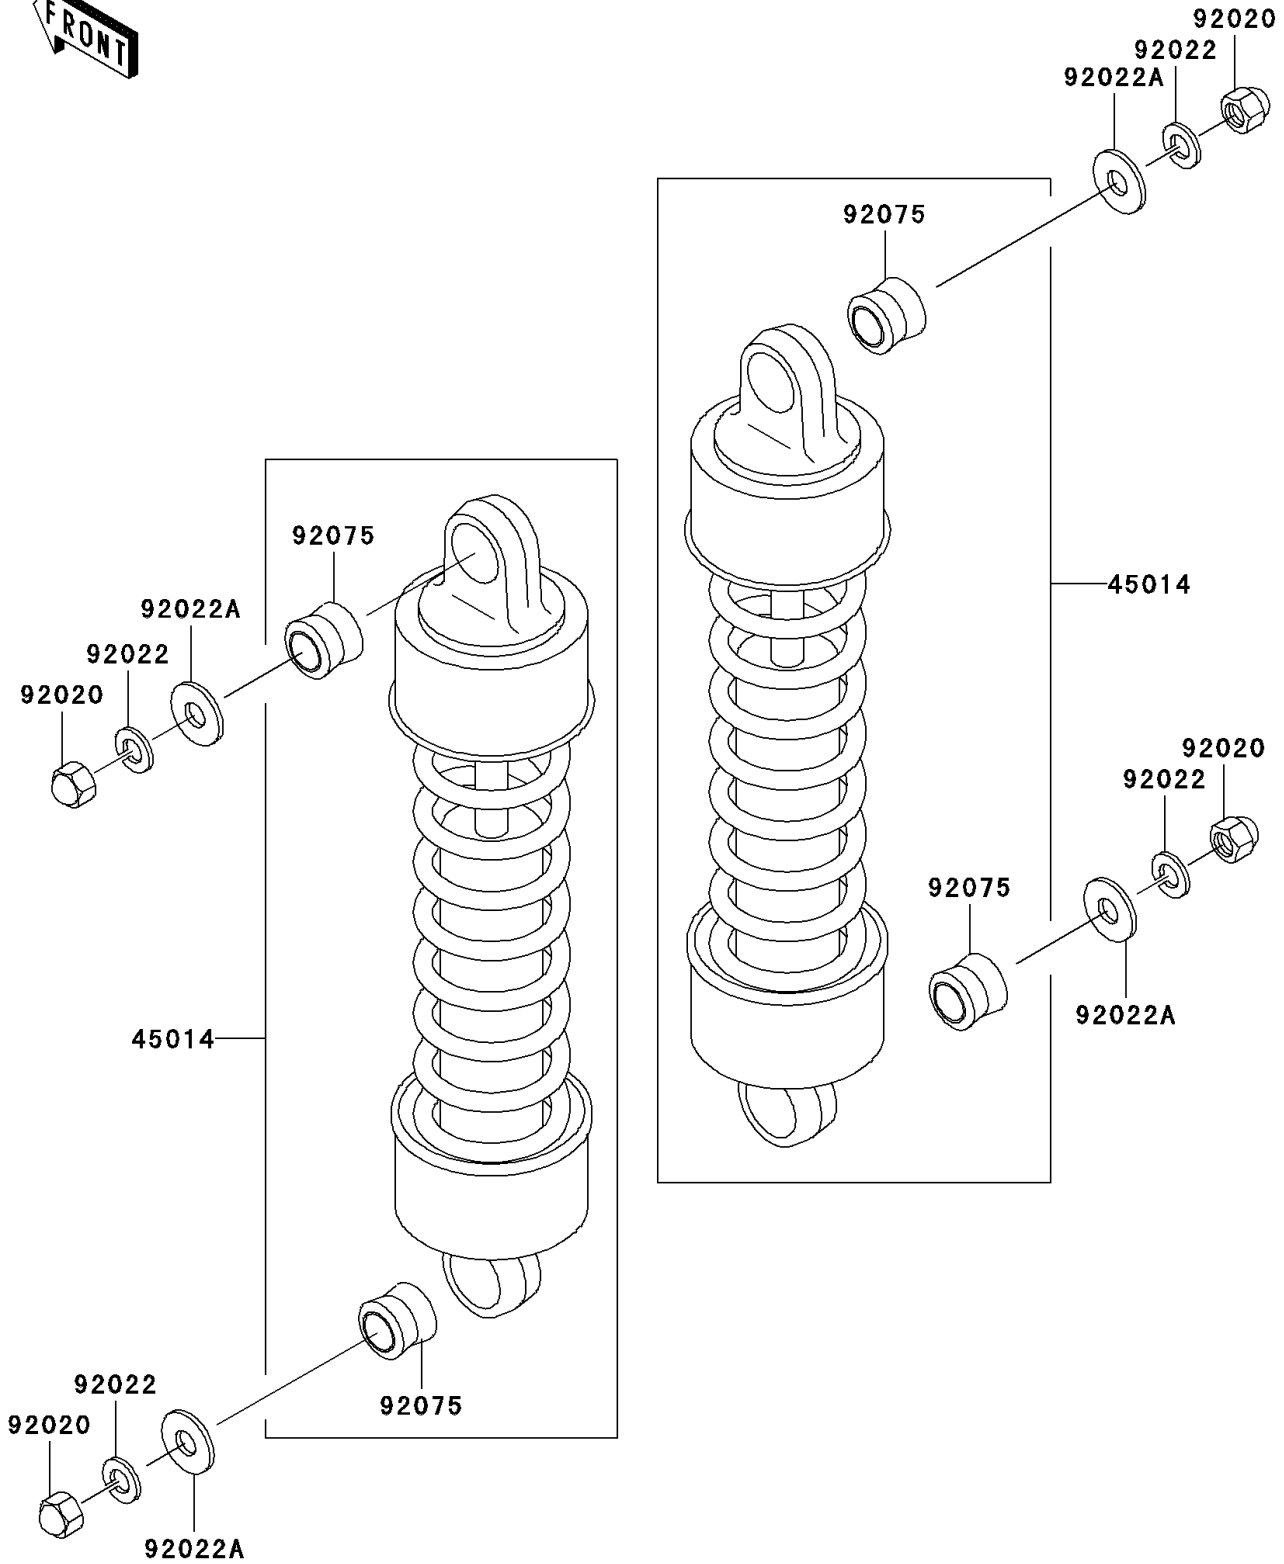

1997 Vulcan 1500 Classic PARTS DIAGRAM

Suspension/Shock Absorber

F2151

1997 Vulcan 1500 Classic PARTS LIST

Suspension/Shock Absorber

ITEM NAME	PART NUMBER	QUANTITY
SHOCKABSORBER (Ref # 45014)	45014-1629	2
NUT,CAP,10MM (Ref # 92020)	92020-003	4
WASHER,SPRING,10MM (Ref # 92022)	92022-1540	4
WASHER,10.5X26X2.3 (Ref # 92022A)	92022-246	4
DAMPER,SHOCKABSORBER (Ref # 92075)	92075-1387	4