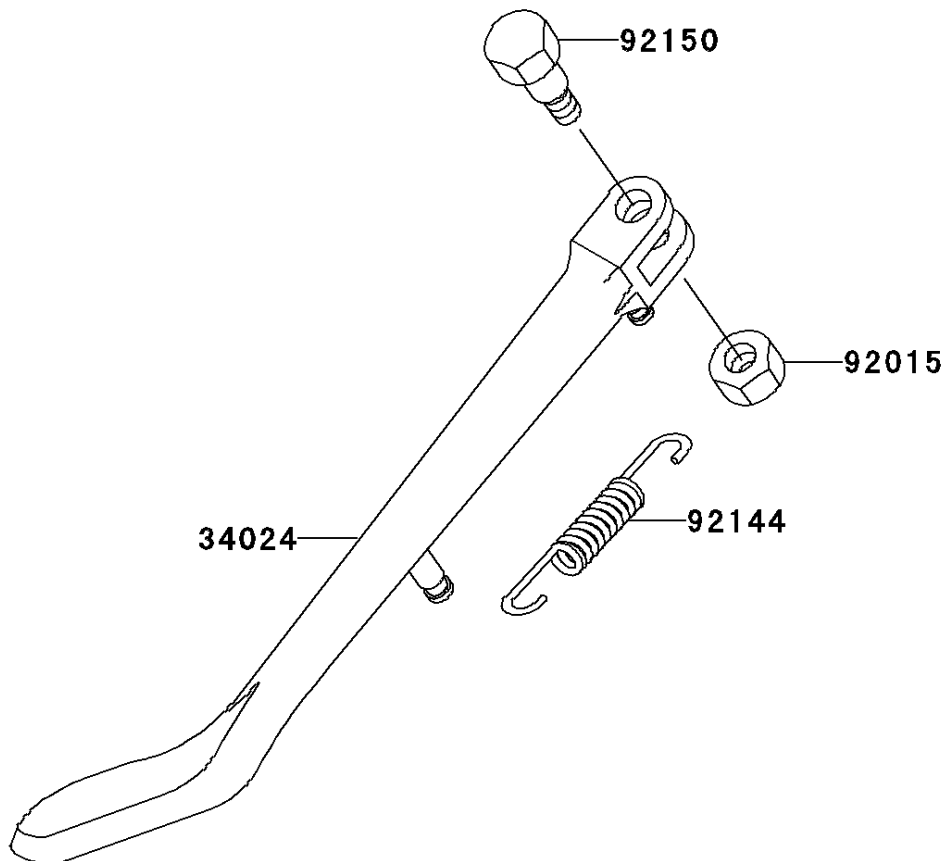

# 1996 Vulcan 1500 Classic PARTS DIAGRAM

Stand(s)

F2190

# 1996 Vulcan 1500 Classic PARTS LIST

Stand(s)

ITEM NAME	PART NUMBER	QUANTITY
STAND-SIDE (Ref # 34024)	34024-1330	1
NUT,LOCK,10MM,BLACK (Ref # 92015)	92015-1188	1
SPRING,SIDE STAND (Ref # 92144)	92144-1927	1
BOLT,SIDE STAND (Ref # 92150)	92150-1941	1