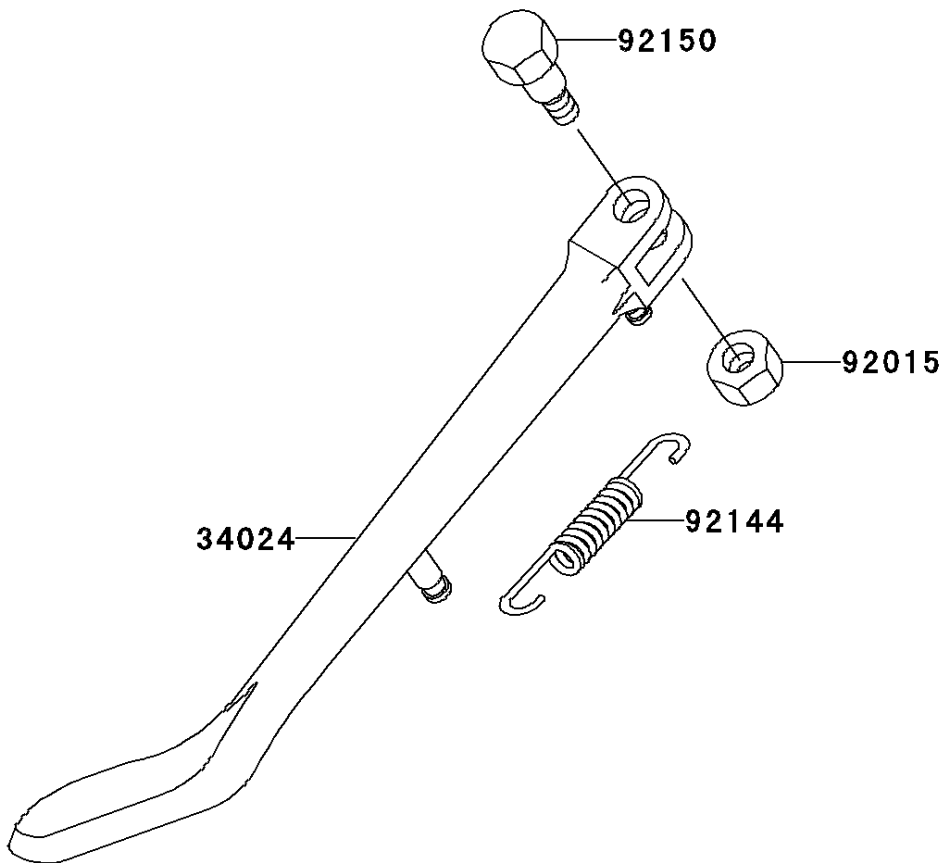

1997 Vulcan 1500 Classic PARTS DIAGRAM

Stand(s)

F2190

1997 Vulcan 1500 Classic PARTS LIST

Stand(s)

ITEM NAME	PART NUMBER	QUANTITY
STAND-SIDE (Ref # 34024)	34024-1330	1
NUT,LOCK,10MM,BLACK (Ref # 92015)	92015-1188	1
SPRING,SIDE STAND (Ref # 92144)	92144-1927	1
BOLT,SIDE STAND (Ref # 92150)	92150-1941	1