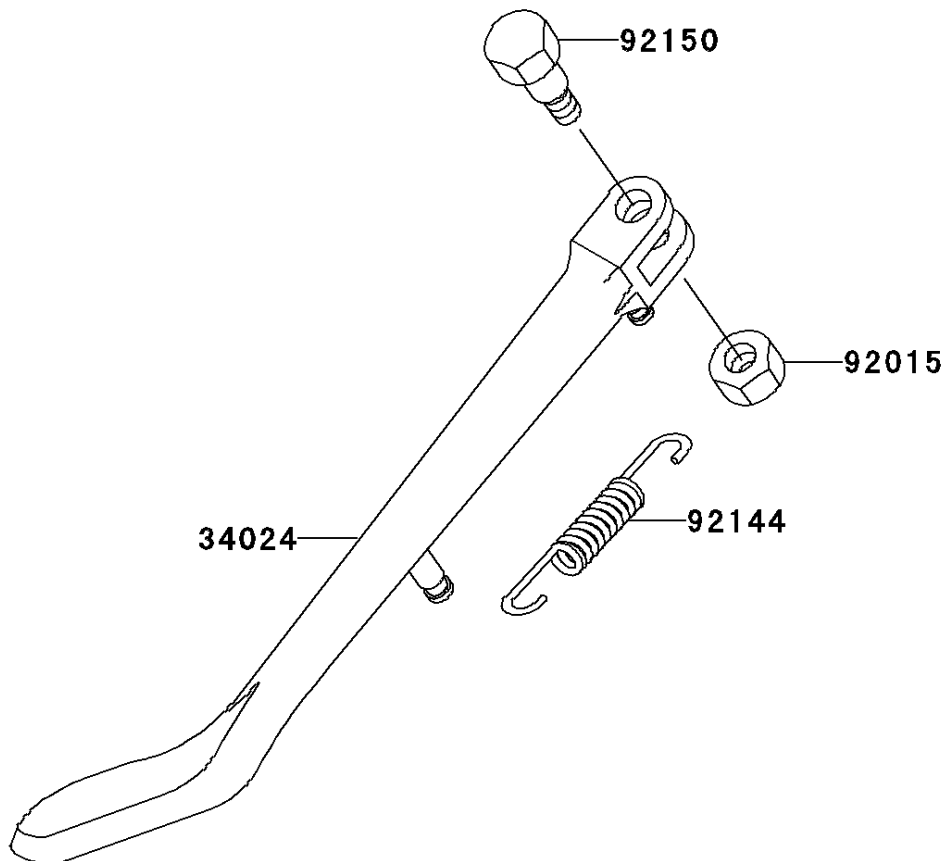

# 1997 Vulcan 1500 Classic PARTS DIAGRAM

Stand(s)

F2190

# 1997 Vulcan 1500 Classic PARTS LIST

Stand(s)

ITEM NAME	PART NUMBER	QUANTITY
STAND-SIDE (Ref # 34024)	34024-1330	1
NUT,LOCK,10MM,BLACK (Ref # 92015)	92015-1188	1
SPRING,SIDE STAND (Ref # 92144)	92144-1927	1
BOLT,SIDE STAND (Ref # 92150)	92150-1941	1