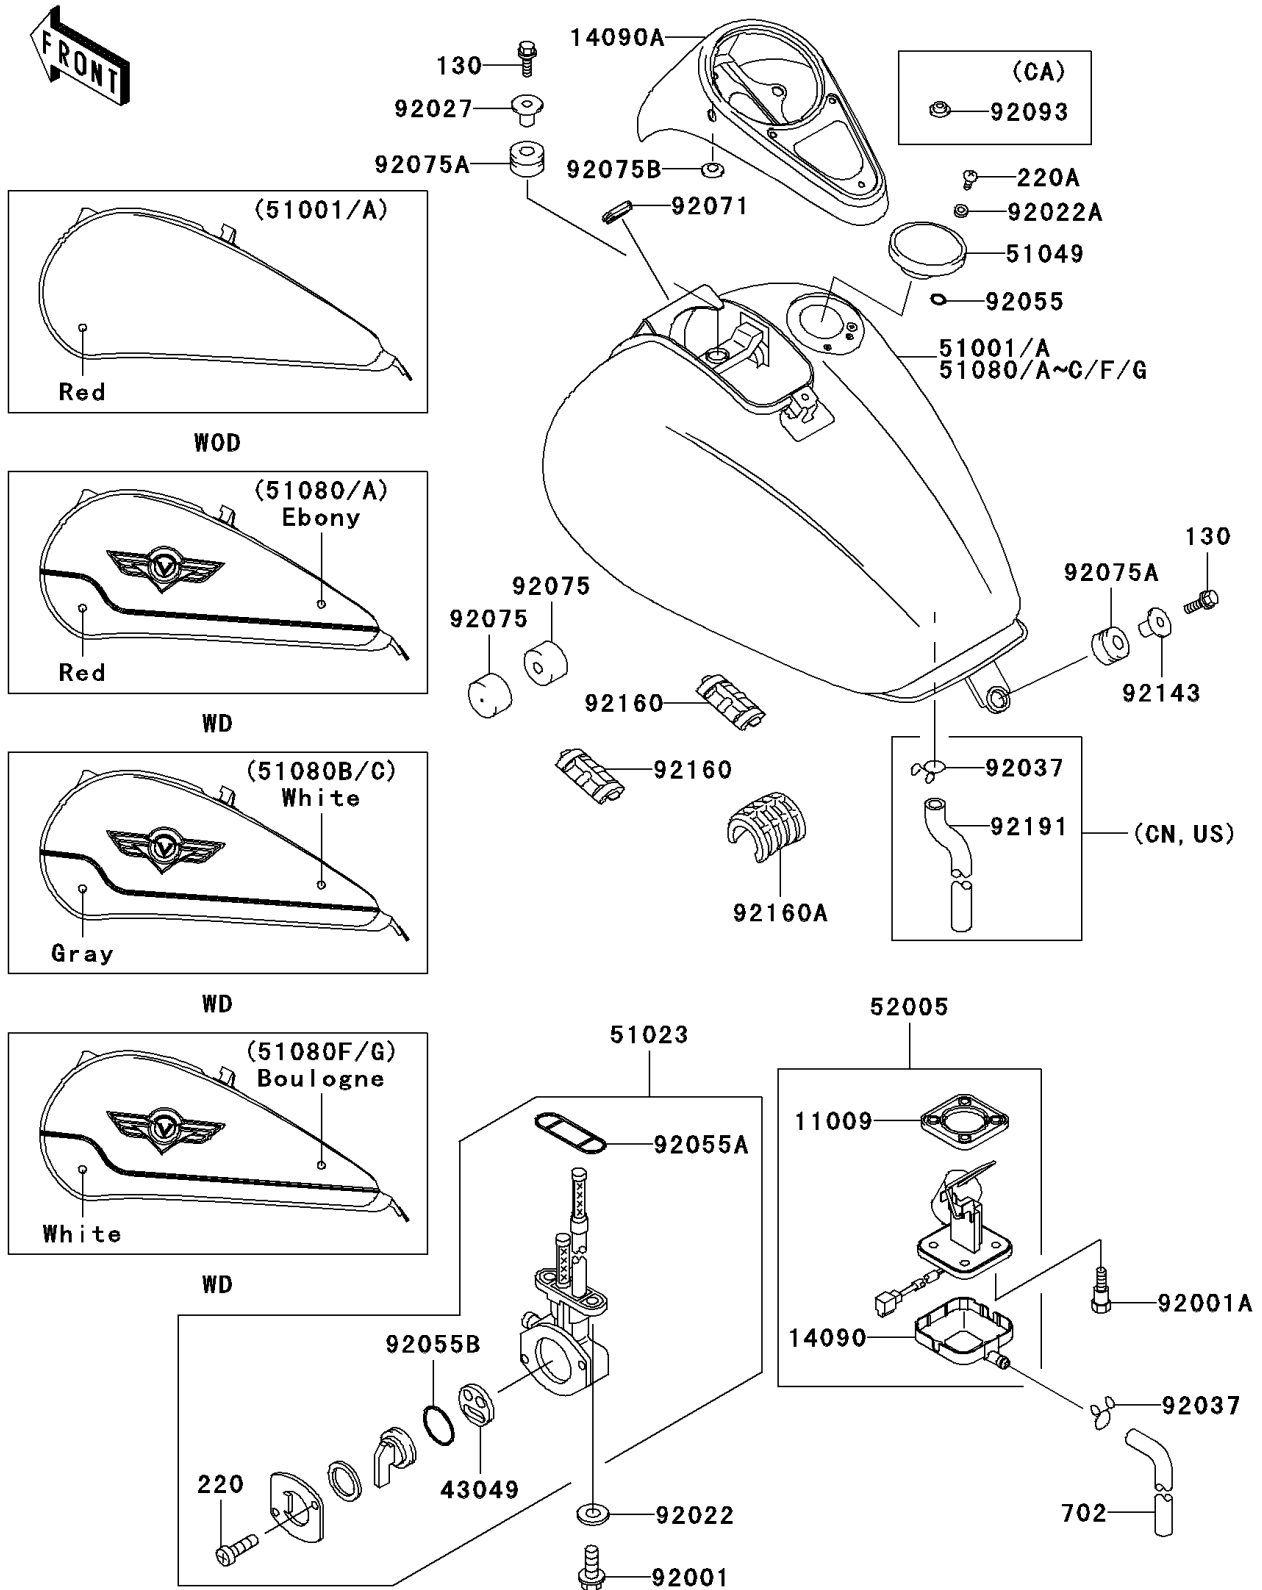

1996 Vulcan 1500 Classic PARTS DIAGRAM

Fuel Tank

F2410

1996 Vulcan 1500 Classic PARTS LIST

Fuel Tank

ITEM NAME	PART NUMBER	QUANTITY
GASKET,FUEL GAUGE (Ref # 11009)	11009-1656	1
COVER,FUEL GAUGE (Ref # 14090)	14090-1624	1
COVER,METER (Ref # 14090A)	14090-1674	1
PACKING,TAP VALVE (Ref # 43049)	43049-1066	1
TAP-ASSY,FUEL (Ref # 51023)	51023-1226	1
CAP-TANK,FUEL (Ref # 51049)	51049-1103	1
BOLT-FLANGED,8X30 (Ref # 130)	130H0830	2
SCREW-PAN-CROS (Ref # 220)	220B0308	2
SCREW-PAN-CROS (Ref # 220A)	220D0510	2
TUBE-RUBBER,7X10X860 (Ref # 702)	702A07860	1
GAUGE,FUEL (Ref # 52005)	52005-1116	1
BOLT,6X25 (Ref # 92001)	92001-1524	2
BOLT,FUEL GAUGE (Ref # 92001A)	92001-1705	4
WASHER,6.2X11X1.5 (Ref # 92022)	92022-183	2
WASHER,5.1X10X1.0 (Ref # 92022A)	92022-1977	2
COLLAR,L=19.3 (Ref # 92027)	92027-1780	1
RING-O (Ref # 92055)	92055-1023	2
RING-O,FUEL TAP PACKING (Ref # 92055A)	92055-1112	1
RING-O,TAP LEVER (Ref # 92055B)	92055-1419	1
GROMMET (Ref # 92071)	92071-1187	1
DAMPER,FUEL TANK (Ref # 92075)	92075-125	2
DAMPER (Ref # 92075A)	92075-1736	2
DAMPER,RUBBER (Ref # 92075B)	92075-261	1
COLLAR (Ref # 92143)	92143-1835	1
DAMPER,FUEL TANK (Ref # 92160)	92160-1751	2
DAMPER,FUEL TANK (Ref # 92160A)	92160-1799	1
TANK-COMP-FUEL,RED/EBONY (Ref # 51080)	51080-5294-CV	1
TANK-COMP-FUEL,RED/EBONY (Ref # 51080A)	51080-5295-CV	1
TANK-COMP-FUEL,WHITE/GRAY (Ref # 51080B)	51080-5296-96	1

1996 Vulcan 1500 Classic PARTS LIST

Fuel Tank

ITEM NAME	PART NUMBER	QUANTITY
TANK-COMP-FUEL,WHITE/GRAY (Ref # 51080C)	51080-5297-96	1
CLAMP,TUBE (Ref # 92037)	92037-147	1
CLAMP,TUBE (Ref # 92037)	92037-147	2
SEAL,FUEL TANK CAP (Ref # 92093)	92093-1030	1
TUBE,DRAIN (Ref # 92191)	92191-1272	1