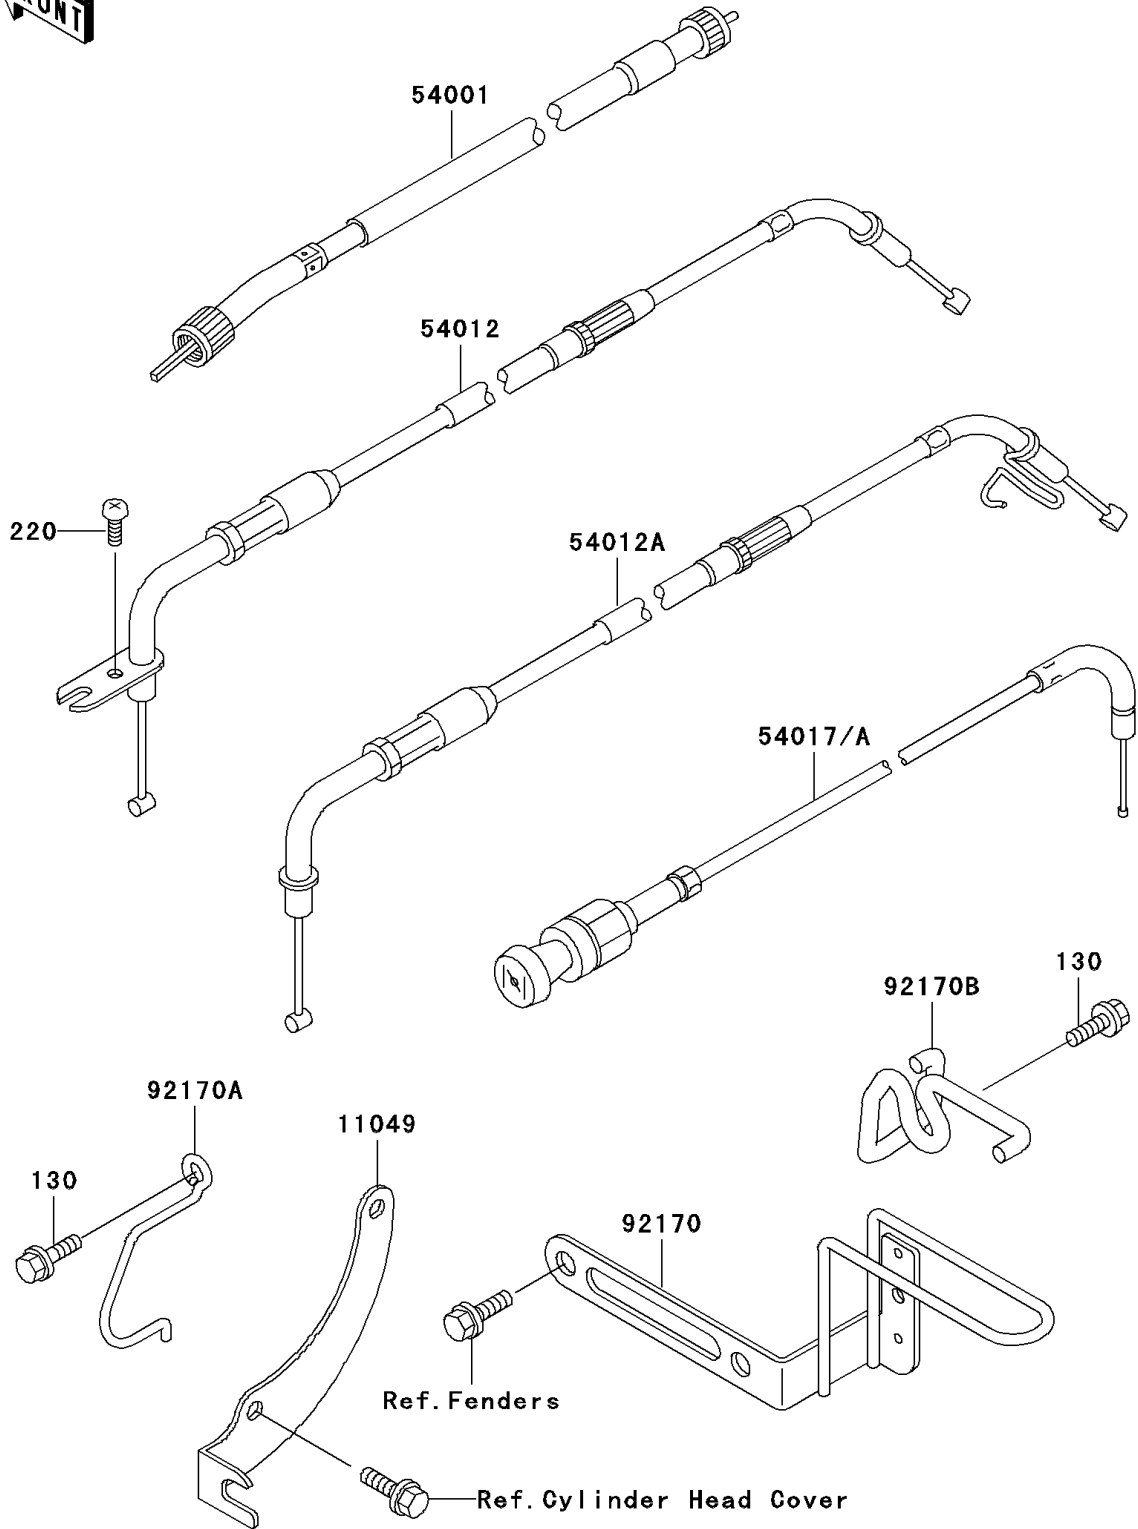

1996 Vulcan 1500 Classic PARTS DIAGRAM

Cables

F2540

1996 Vulcan 1500 Classic PARTS LIST

Cables

ITEM NAME	PART NUMBER	QUANTITY
BOLT-FLANGED,6X14,BLACK (Ref # 130)	130J0614	2
SCREW-PAN-CROS (Ref # 220)	220C0514	1
BRACKET,CHOCK CABLE (Ref # 11049)	11049-1888	1
CABLE-SPEEDMETER (Ref # 54001)	54001-1215	1
CABLE-THROTTLE,OPENING (Ref # 54012)	54012-1518	1
CABLE-THROTTLE,CLOSING (Ref # 54012A)	54012-1519	1
CABLE-STARTER (Ref # 54017)	54017-1179	1
CLAMP,CABLE (Ref # 92170)	92170-1652	1
CLAMP,CABLE (Ref # 92170A)	92170-1697	1
CLAMP,CABLE (Ref # 92170B)	92170-1729	1