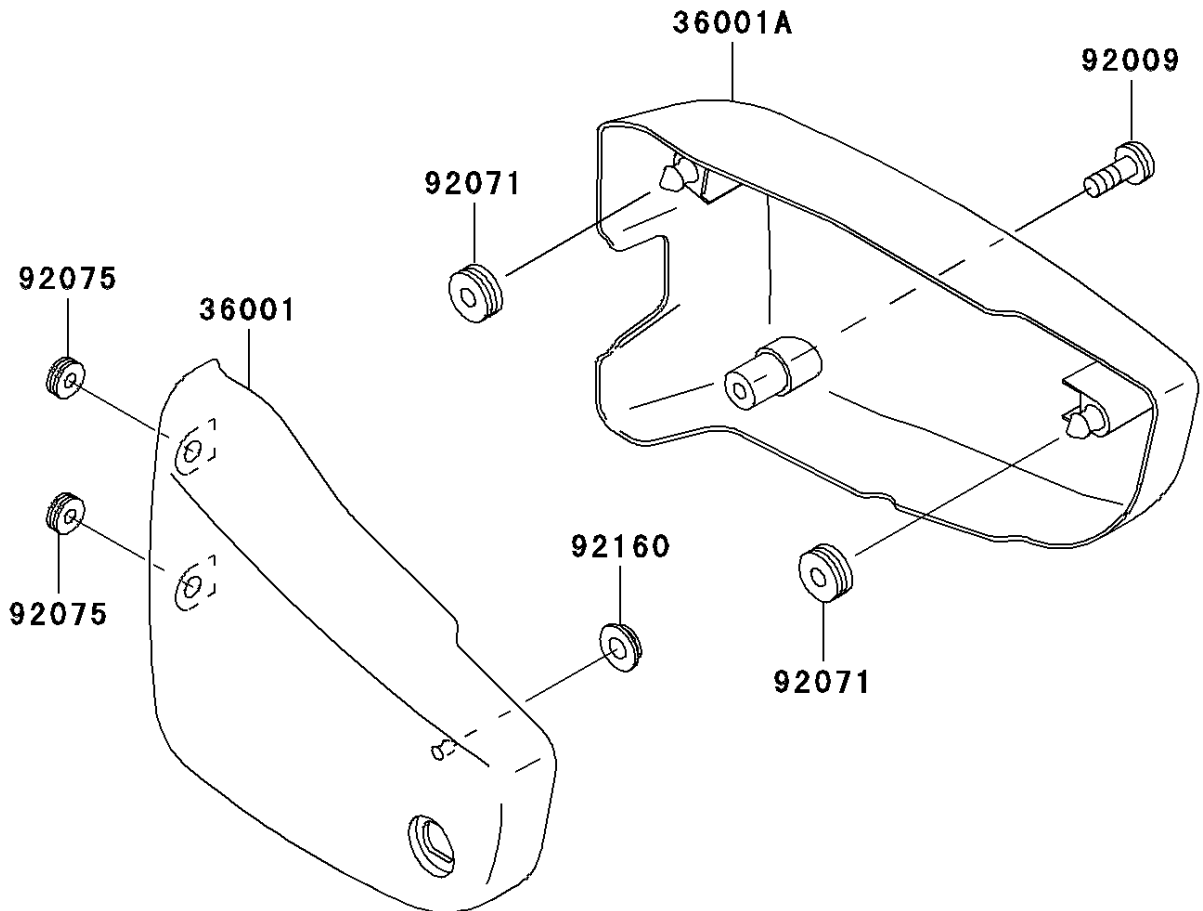

1996 Vulcan 1500 Classic PARTS DIAGRAM

Side Covers

F2611

1996 Vulcan 1500 Classic PARTS LIST

Side Covers

ITEM NAME	PART NUMBER	QUANTITY
COVER-SIDE,LH,EBONY (Ref # 36001)	36001-1561-H8	1
COVER-SIDE,RH,EBONY (Ref # 36001A)	36001-1562-H8	1
SCREW,6X35 (Ref # 92009)	92009-1589	1
GROMMET (Ref # 92071)	92071-1131	2
DAMPER (Ref # 92075)	92075-1629	2
DAMPER (Ref # 92160)	92160-1944	1