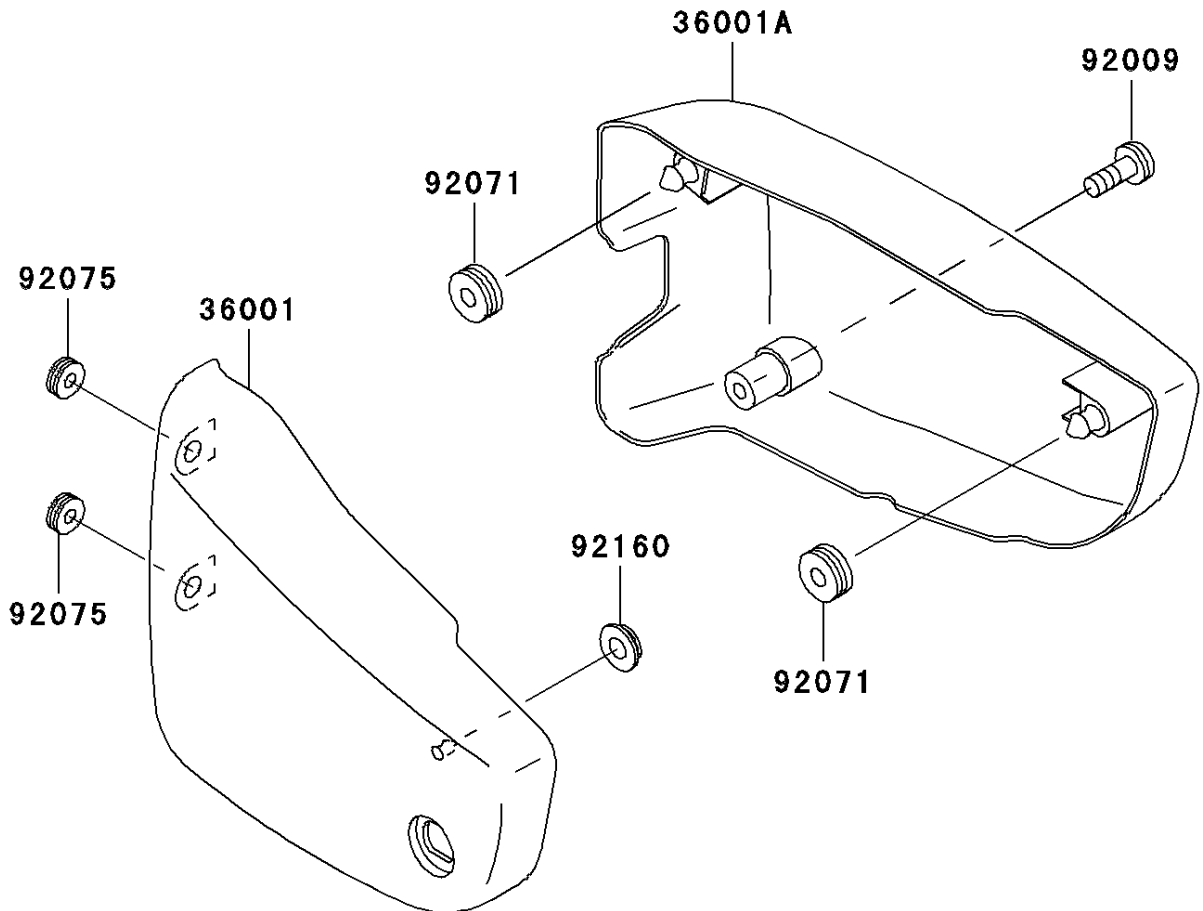

# 1997 Vulcan 1500 Classic PARTS DIAGRAM

Side Covers

F2611

# 1997 Vulcan 1500 Classic PARTS LIST

## Side Covers

ITEM NAME	PART NUMBER	QUANTITY
COVER-SIDE,LH,EBONY (Ref # 36001)	36001-1561-H8	1
COVER-SIDE,RH,EBONY (Ref # 36001A)	36001-1562-H8	1
SCREW,6X35 (Ref # 92009)	92009-1589	1
GROMMET (Ref # 92071)	92071-1131	2
DAMPER (Ref # 92075)	92075-1629	2
DAMPER (Ref # 92160)	92160-1944	1