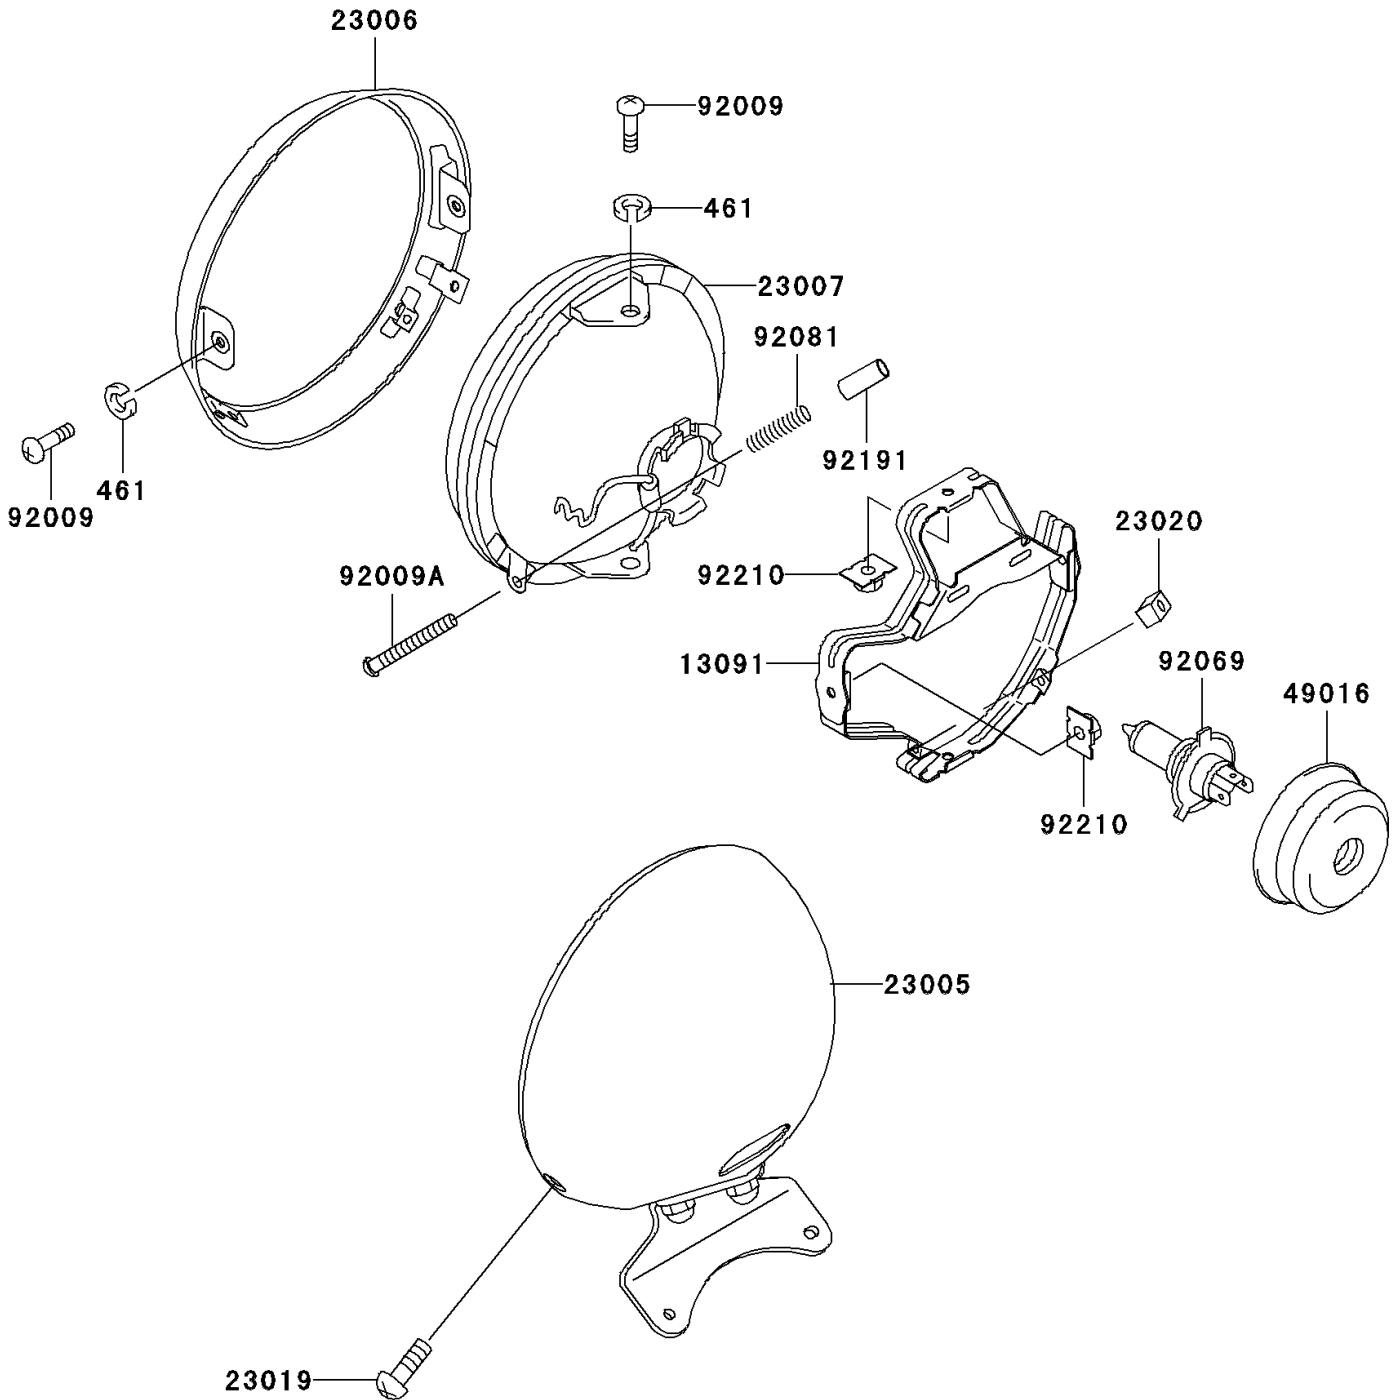

1996 Vulcan 1500 Classic PARTS DIAGRAM

Headlight(s)

F2710

1996 Vulcan 1500 Classic PARTS LIST

Headlight(s)

ITEM NAME	PART NUMBER	QUANTITY
WASHER-SPRING,5MM (Ref # 461)	461F0500	4
HOLDER,HEAD LAMP (Ref # 13091)	13091-1948	1
BODY-COMP-HEAD LAMP (Ref # 23005)	23005-1152	1
RIM-LAMP (Ref # 23006)	23006-1071	1
LENS-COMP,HEAD LAMP (Ref # 23007)	23007-1338	1
SCREW,SPECIAL,5X14 (Ref # 23019)	23019-022	2
NUT,4MM,FOCUS ADJUST (Ref # 23020)	23020-018	2
COVER-SEAL,HEAD LAMP (Ref # 49016)	49016-1046	1
SCREW,5X12 (Ref # 92009)	92009-1296	4
SCREW,FOCUS ADJUST,4X60 (Ref # 92009A)	92009-1816	2
BULB,12V 60/55W,H4 (Ref # 92069)	92069-1002	1
SPRING,HEAD LAMP LENS (Ref # 92081)	92081-1103	2
TUBE,3.5X4.5X19 (Ref # 92191)	92191-1217	2
NUT,SPECIAL,5MM (Ref # 92210)	92210-1060	4