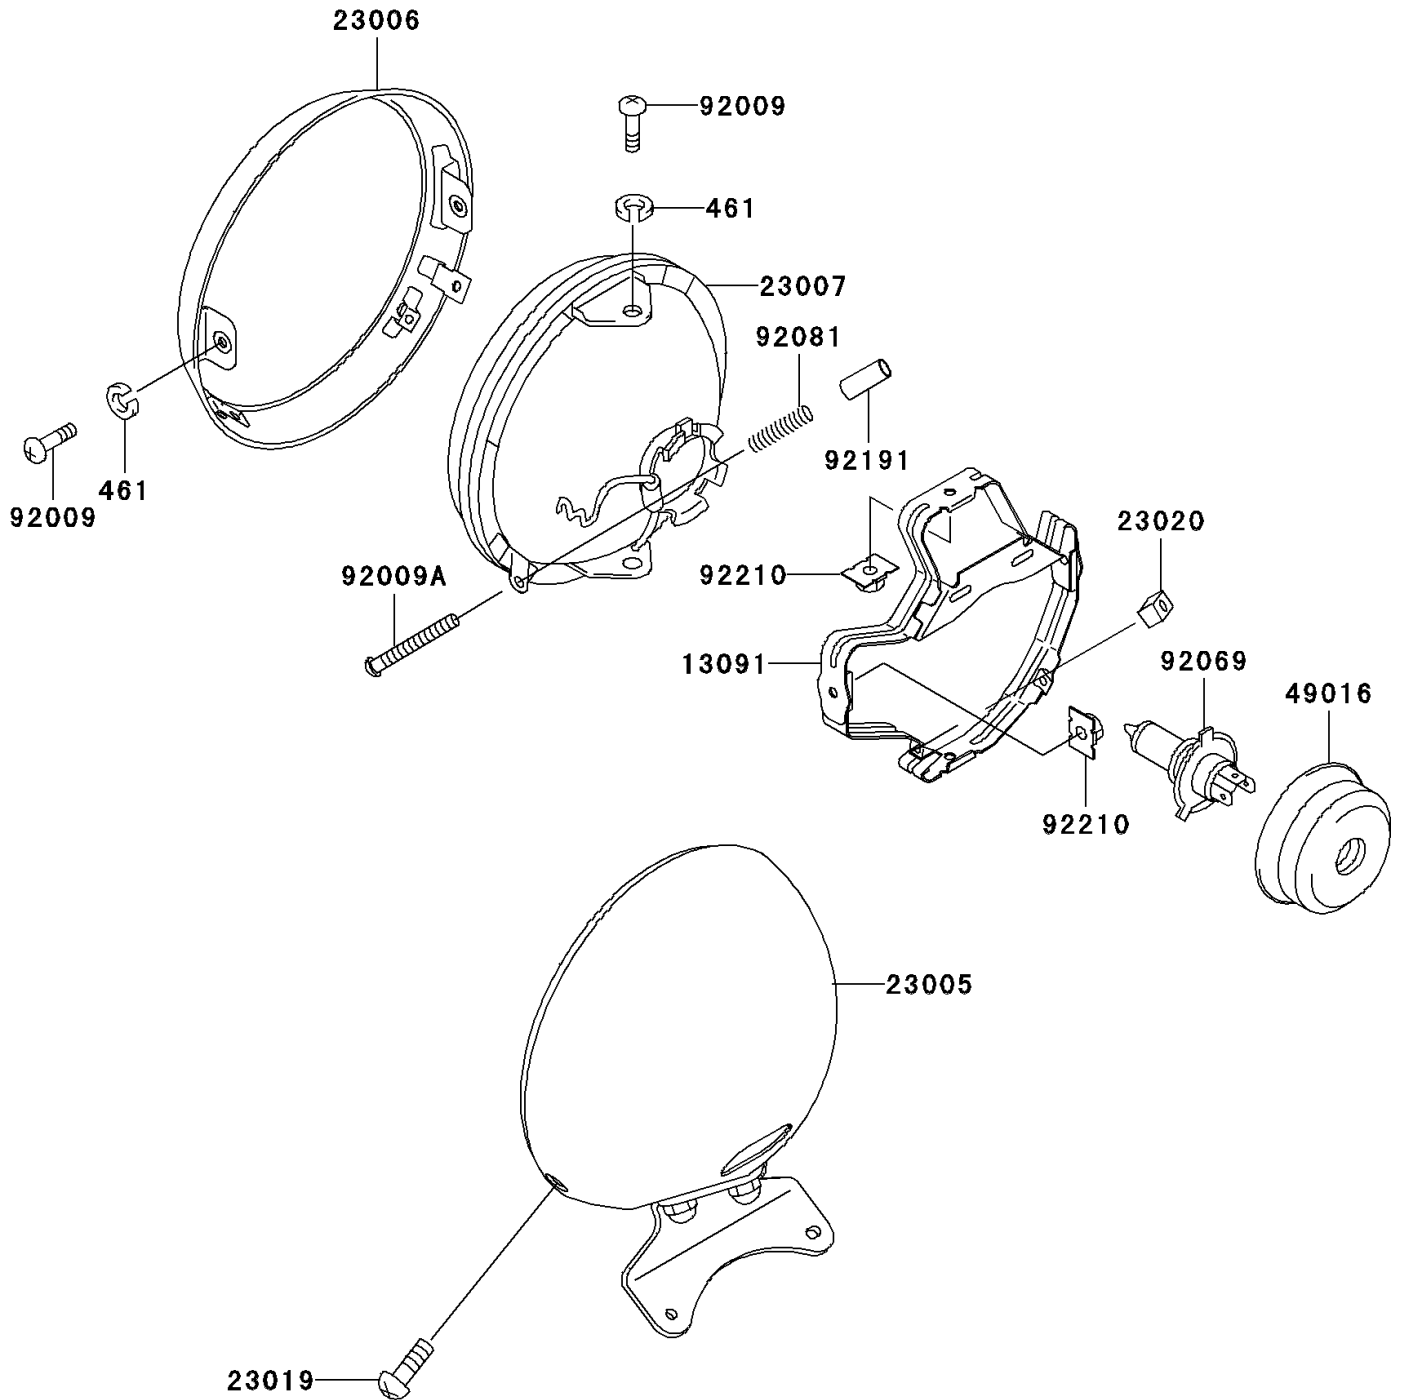

1997 Vulcan 1500 Classic PARTS DIAGRAM

Headlight(s)

F2710

1997 Vulcan 1500 Classic PARTS LIST

Headlight(s)

ITEM NAME	PART NUMBER	QUANTITY
WASHER-SPRING,5MM (Ref # 461)	461F0500	4
HOLDER,HEAD LAMP (Ref # 13091)	13091-1948	1
BODY-COMP-HEAD LAMP (Ref # 23005)	23005-1152	1
RIM-LAMP (Ref # 23006)	23006-1071	1
LENS-COMP,HEAD LAMP (Ref # 23007)	23007-1338	1
SCREW,SPECIAL,5X14 (Ref # 23019)	23019-022	2
NUT,4MM,FOCUS ADJUST (Ref # 23020)	23020-018	2
COVER-SEAL,HEAD LAMP (Ref # 49016)	49016-1046	1
SCREW,5X12 (Ref # 92009)	92009-1296	4
SCREW,FOCUS ADJUST,4X60 (Ref # 92009A)	92009-1816	2
BULB,12V 60/55W,H4 (Ref # 92069)	92069-1002	1
SPRING,HEAD LAMP LENS (Ref # 92081)	92081-1103	2
TUBE,3.5X4.5X19 (Ref # 92191)	92191-1217	2
NUT,SPECIAL,5MM (Ref # 92210)	92210-1060	4