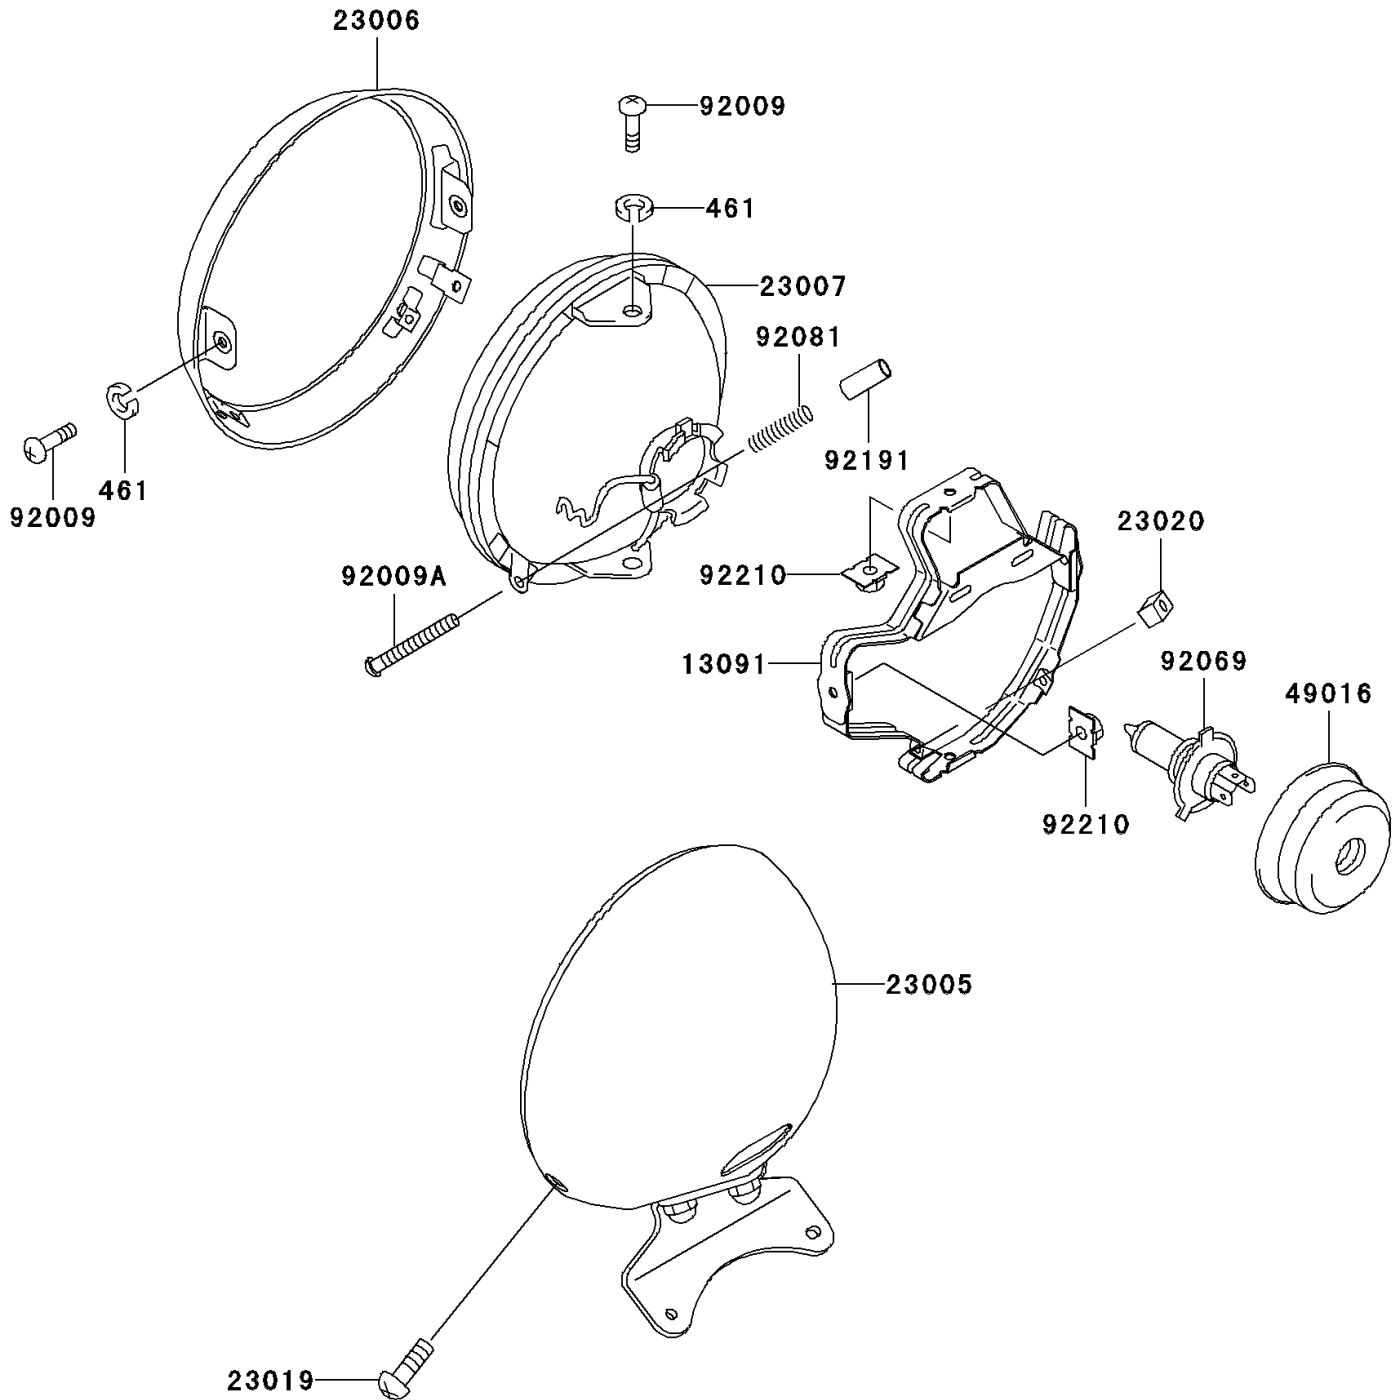

1997 Vulcan 1500 Classic PARTS DIAGRAM

Headlight(s)

F2710

1997 Vulcan 1500 Classic PARTS LIST

Headlight(s)

ITEM NAME	PART NUMBER	QUANTITY
WASHER-SPRING,5MM (Ref # 461)	461F0500	4
HOLDER,HEAD LAMP (Ref # 13091)	13091-1948	1
BODY-COMP-HEAD LAMP (Ref # 23005)	23005-1152	1
RIM-LAMP (Ref # 23006)	23006-1071	1
LENS-COMP,HEAD LAMP (Ref # 23007)	23007-1338	1
SCREW,SPECIAL,5X14 (Ref # 23019)	23019-022	2
NUT,4MM,FOCUS ADJUST (Ref # 23020)	23020-018	2
COVER-SEAL,HEAD LAMP (Ref # 49016)	49016-1046	1
SCREW,5X12 (Ref # 92009)	92009-1296	4
SCREW,FOCUS ADJUST,4X60 (Ref # 92009A)	92009-1816	2
BULB,12V 60/55W,H4 (Ref # 92069)	92069-1002	1
SPRING,HEAD LAMP LENS (Ref # 92081)	92081-1103	2
TUBE,3.5X4.5X19 (Ref # 92191)	92191-1217	2
NUT,SPECIAL,5MM (Ref # 92210)	92210-1060	4