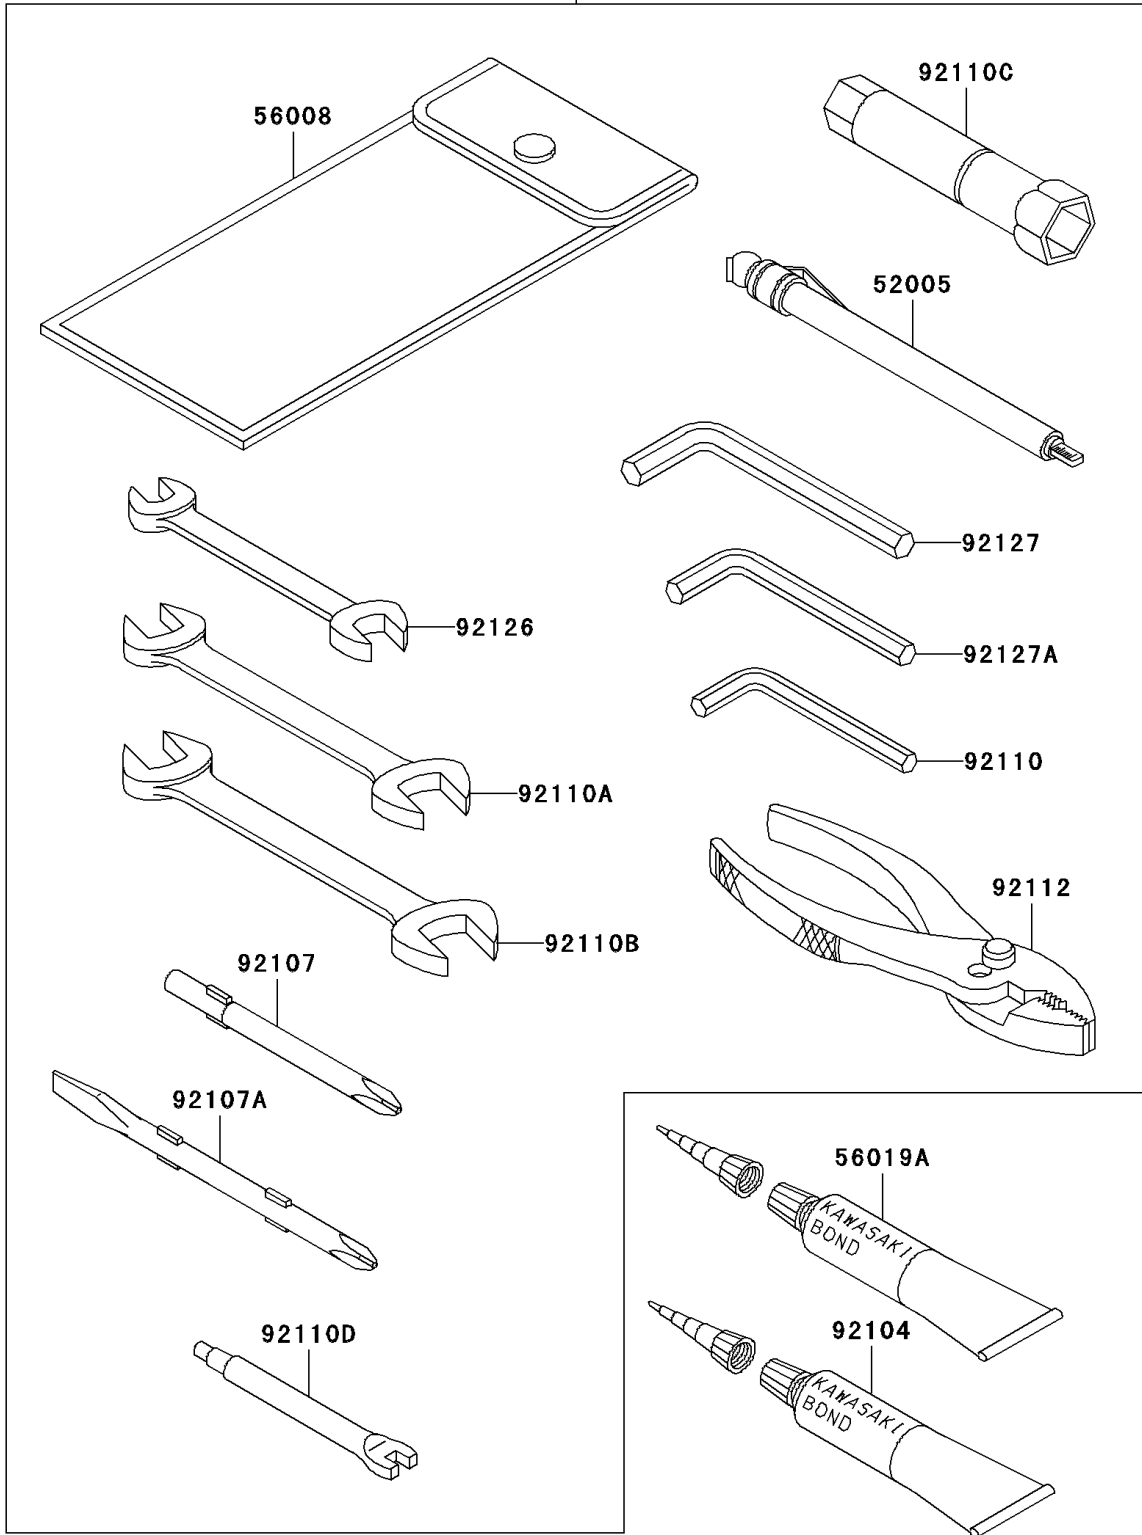

1997 Vulcan 1500 Classic PARTS DIAGRAM

Owner's Tools

56007

F2810

1997 Vulcan 1500 Classic PARTS LIST

Owner's Tools

ITEM NAME	PART NUMBER	QUANTITY
GAUGE,AIR,3.5KG/CM2 (Ref # 52005)	52005-1031	1
TOOLKIT (Ref # 56007)	56007-1249	1
BAG,TOOL (Ref # 56008)	56008-006	1
THREE BOND TB1211,HT/RS,WHITE (Ref # 56019A)	56019-120	1
GASKET-LIQUID,TUBE,100G,BLACK (Ref # 92104)	92104-1003	1
TOOL-DRIVER,#3PHILLIPS (Ref # 92107)	92107-1002	1
TOOL-DRIVER,#2PHILLIPS&SLOT (Ref # 92107A)	92107-1052	1
TOOL-WRENCH,ALLEN,5MM (Ref # 92110)	92110-1015	1
TOOL-WRENCH,OPEN END,10X12 (Ref # 92110A)	92110-1038	1
TOOL-WRENCH,OPEN END,14X17 (Ref # 92110B)	92110-1045	1
TOOL-WRENCH,BOX,18MM (Ref # 92110C)	92110-1135	1
TOOL-WRENCH,SPOKE (Ref # 92110D)	92110-1136	1
TOOL-PLIERS (Ref # 92112)	92112-003	1
TOOL-WRENCH,OPEN END,8X10 (Ref # 92126)	92126-001	1
TOOL-WRENCH,ALLEN,8MM (Ref # 92127)	92127-002	1
TOOL-WRENCH,ALLEN,6MM (Ref # 92127A)	92127-003	1