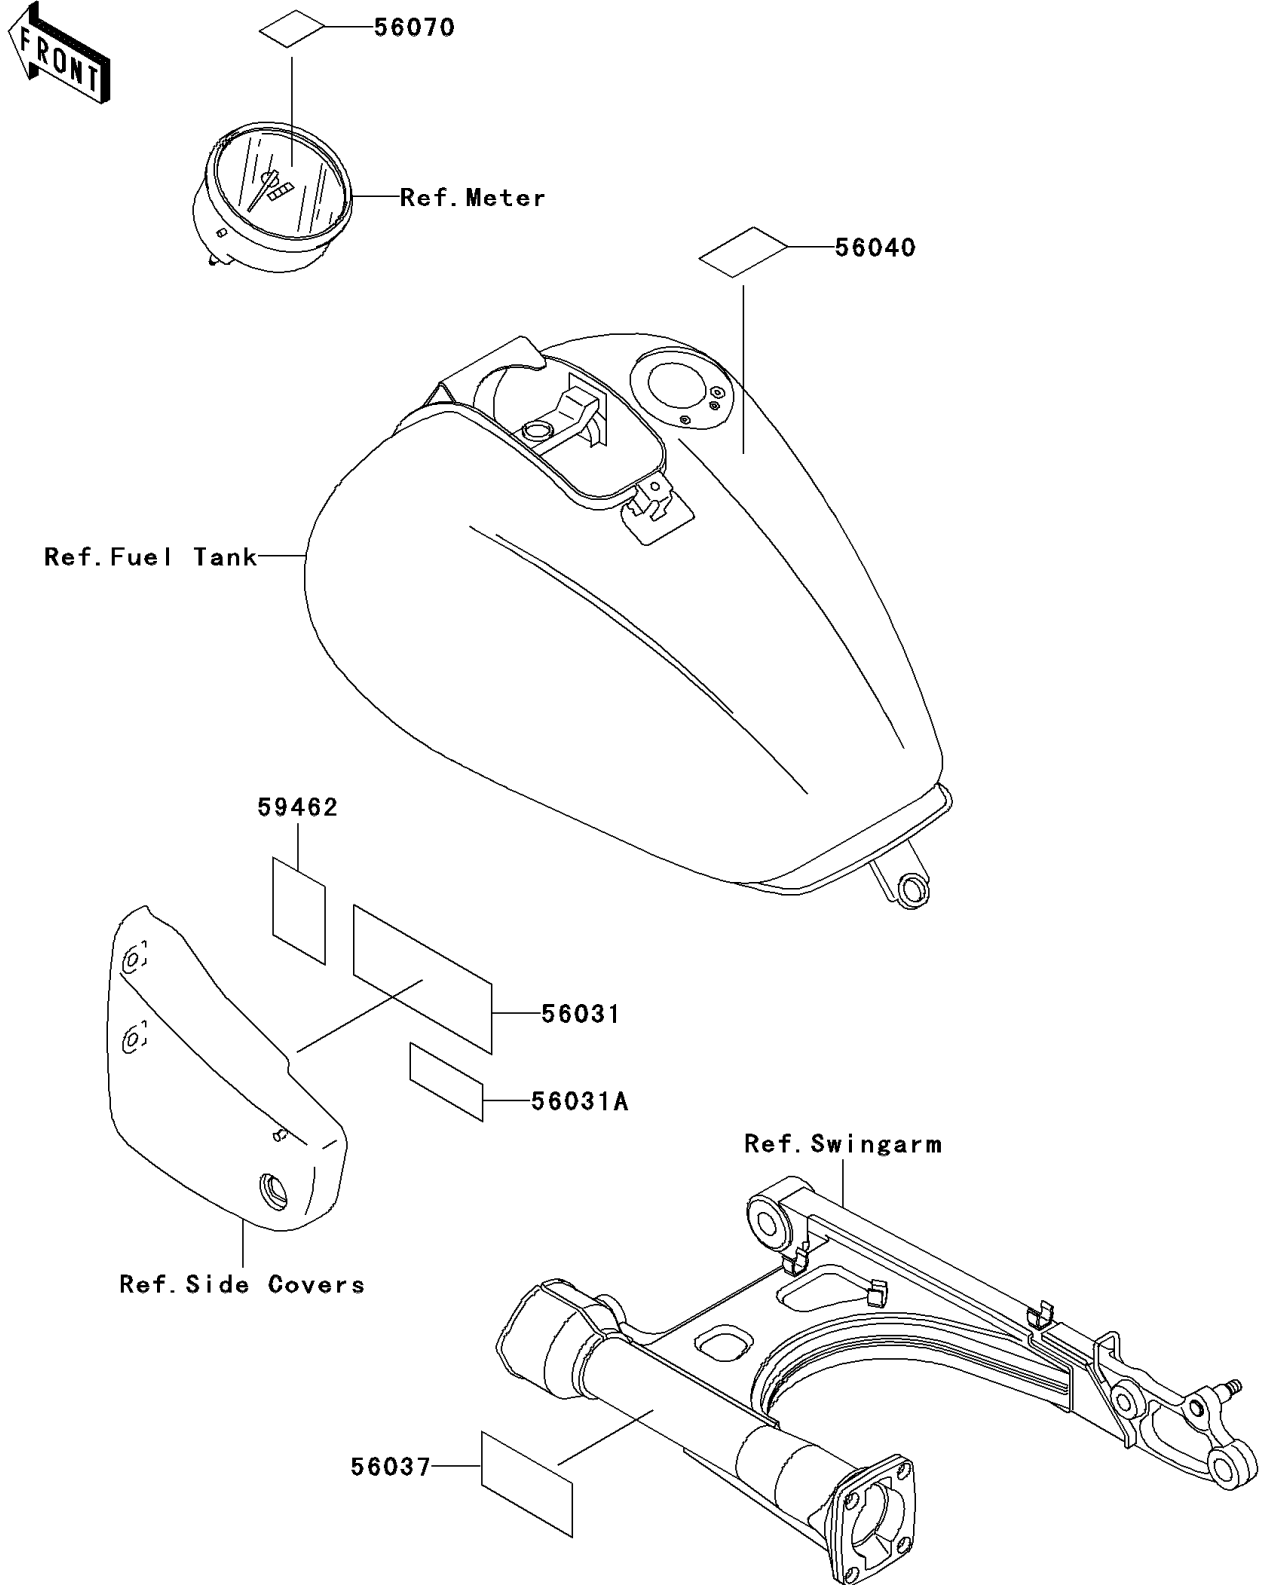

1996 Vulcan 1500 Classic PARTS DIAGRAM

Labels

F2860

1996 Vulcan 1500 Classic PARTS LIST

Labels

ITEM NAME	PART NUMBER	QUANTITY
LABEL-MANUAL,DAILY SAFETY (Ref # 56031)	56031-1996	1
LABEL-MANUAL,OIL&OIL FILTER (Ref # 56031A)	56031-1997	1
LABEL-SPECIFICATION,TIRE&LOAD (Ref # 56037)	56037-1731	1
LABEL-WARNING,EVAPO (Ref # 56040)	56040-1121	1
LABEL-WARNING,BREAK IN CAUTION (Ref # 56070)	56070-1124	1
LABEL-CERTIFICATION,EVPO ROUT (Ref # 59462)	59462-1894	1