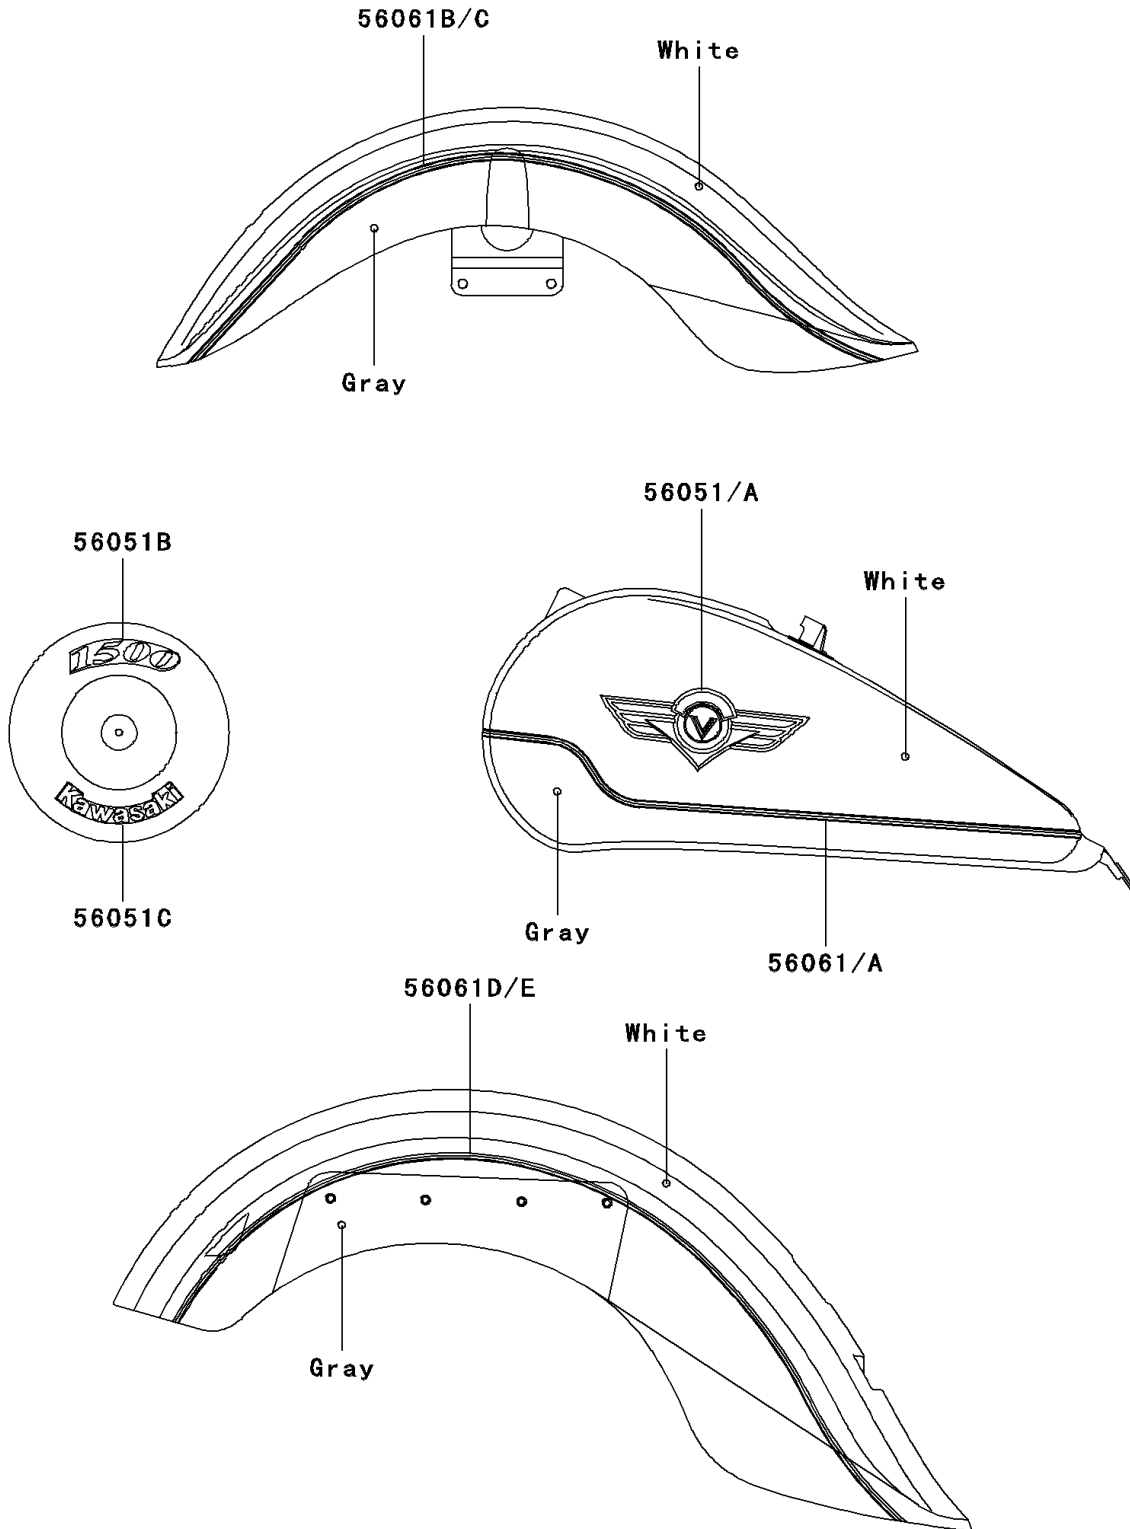

1997 Vulcan 1500 Classic PARTS DIAGRAM

Decals(White/Gray)(VN1500-D1/D2)

F2861

1997 Vulcan 1500 Classic PARTS LIST

Decals(White/Gray)(VN1500-D1/D2)

ITEM NAME	PART NUMBER	QUANTITY
MARK,FUEL TANK,LH (Ref # 56051)	56051-1455	1
MARK,FUEL TANK,RH (Ref # 56051A)	56051-1456	1
MARK,AIR CLEANER,1500 (Ref # 56051B)	56051-1459	1
MARK,AIR CLEANER,KAWASAKI (Ref # 56051C)	56051-1460	1
PATTERN,FUEL TANK,LH (Ref # 56061)	56061-1695	1
PATTERN,FUEL TANK,RH (Ref # 56061A)	56061-1696	1
PATTERN,FR FENDER,LH (Ref # 56061B)	56061-1697	1
PATTERN,FR FENDER,RH (Ref # 56061C)	56061-1698	1
PATTERN,RR FENDER,LH (Ref # 56061D)	56061-1699	1
PATTERN,RR FENDER,RH (Ref # 56061E)	56061-1700	1