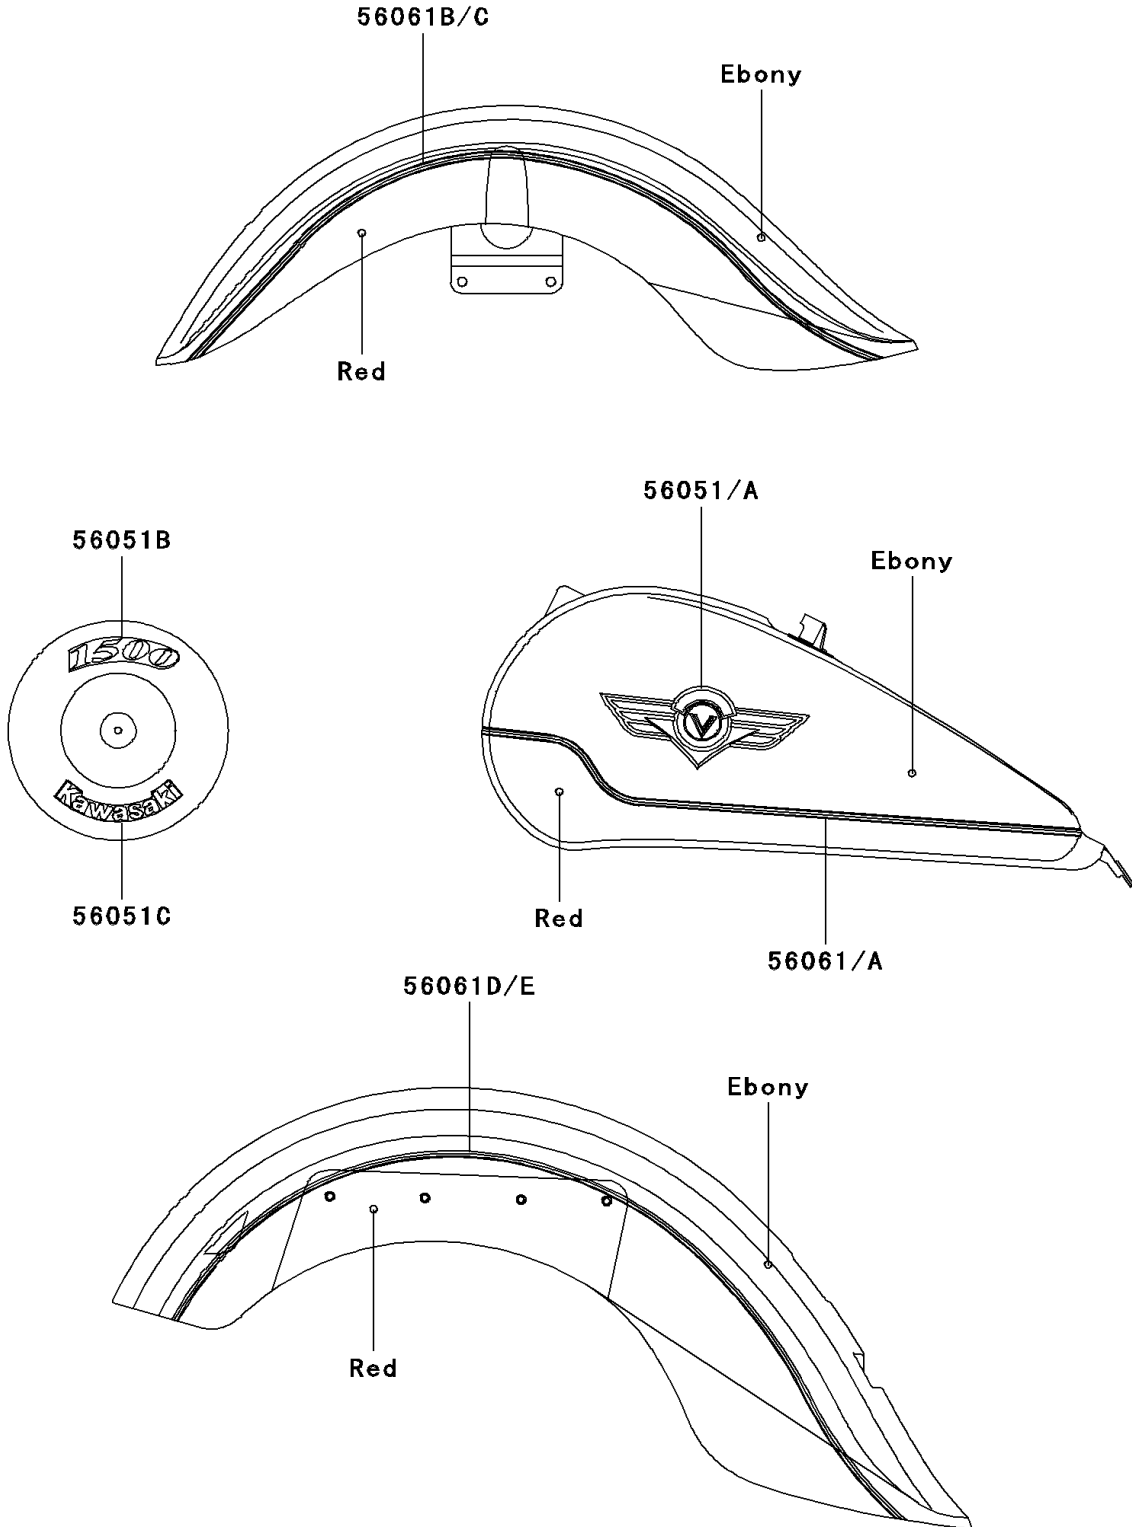

1996 Vulcan 1500 Classic PARTS DIAGRAM

Decals(Red/Ebony)(VN1500-D1)

F2861A

1996 Vulcan 1500 Classic PARTS LIST

Decals(Red/Ebony)(VN1500-D1)

ITEM NAME	PART NUMBER	QUANTITY
MARK,FUEL TANK,LH (Ref # 56051)	56051-1455	1
MARK,FUEL TANK,RH (Ref # 56051A)	56051-1456	1
MARK,AIR CLEANER,1500 (Ref # 56051B)	56051-1459	1
MARK,AIR CLEANER,KAWASAKI (Ref # 56051C)	56051-1460	1
PATTERN,FUEL TANK,LH (Ref # 56061)	56061-1689	1
PATTERN,FUEL TANK,RH (Ref # 56061A)	56061-1690	1
PATTERN,FR FENDER,LH (Ref # 56061B)	56061-1691	1
PATTERN,FR FENDER,RH (Ref # 56061C)	56061-1692	1
PATTERN,RR FENDER,LH (Ref # 56061D)	56061-1693	1
PATTERN,RR FENDER,RH (Ref # 56061E)	56061-1694	1