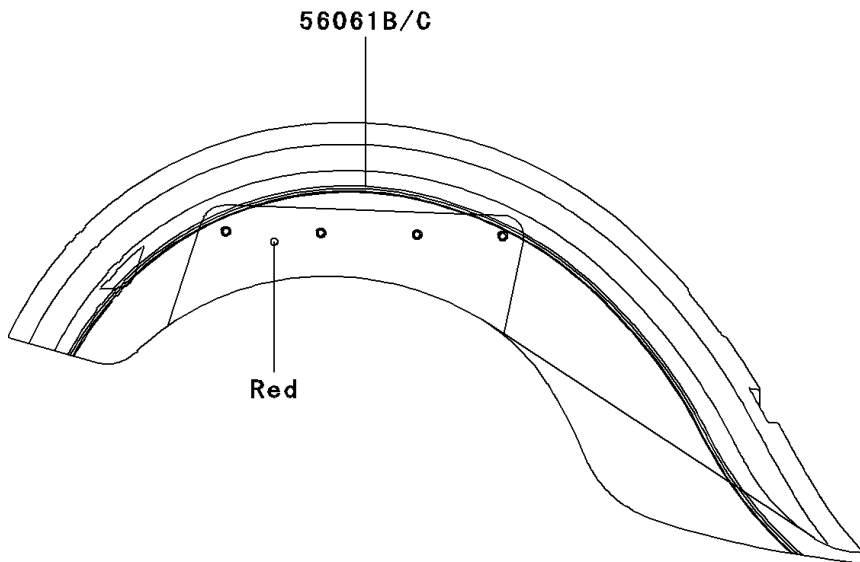

1997 Vulcan 1500 Classic PARTS DIAGRAM

Decals(Red)(VN1500-D2)

F2861B

1997 Vulcan 1500 Classic PARTS LIST

Decals(Red)(VN1500-D2)

ITEM NAME	PART NUMBER	QUANTITY
MARK,FUEL TANK,LH (Ref # 56051)	56051-1455	1
MARK,FUEL TANK,RH (Ref # 56051A)	56051-1456	1
MARK,AIR CLEANER,1500 (Ref # 56051B)	56051-1459	1
MARK,AIR CLEANER,KAWASAKI (Ref # 56051C)	56051-1460	1
PATTERN,FR FENDER,LH (Ref # 56061)	56061-1788	1
PATTERN,FR FENDER,RH (Ref # 56061A)	56061-1789	1
PATTERN,RR FENDER,LH (Ref # 56061B)	56061-1790	1
PATTERN,RR FENDER,RH (Ref # 56061C)	56061-1791	1