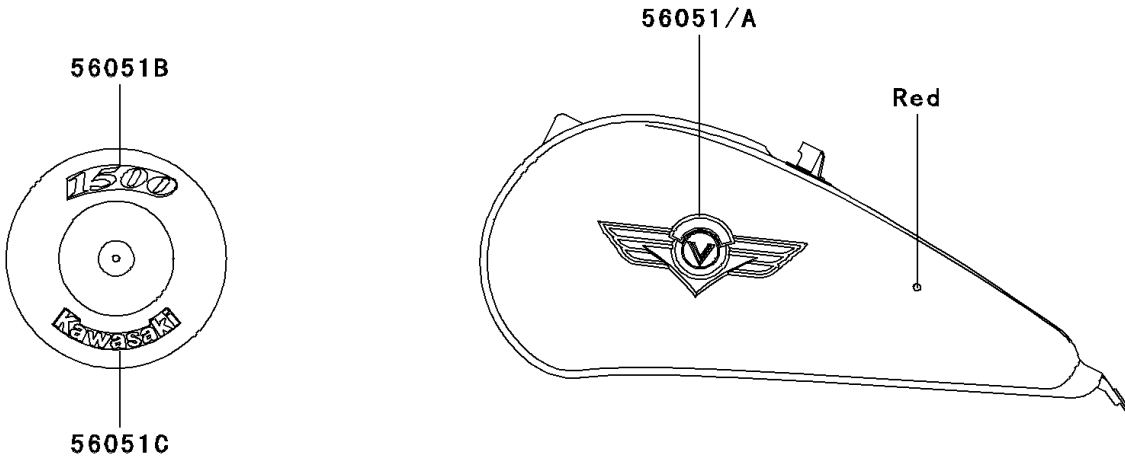

1997 Vulcan 1500 Classic PARTS DIAGRAM

Decals(Red)(VN1500-D2)

F2861B

1997 Vulcan 1500 Classic PARTS LIST

Decals(Red)(VN1500-D2)

ITEM NAME	PART NUMBER	QUANTITY
MARK,FUEL TANK,LH (Ref # 56051)	56051-1455	1
MARK,FUEL TANK,RH (Ref # 56051A)	56051-1456	1
MARK,AIR CLEANER,1500 (Ref # 56051B)	56051-1459	1
MARK,AIR CLEANER,KAWASAKI (Ref # 56051C)	56051-1460	1
PATTERN,FR FENDER,LH (Ref # 56061)	56061-1788	1
PATTERN,FR FENDER,RH (Ref # 56061A)	56061-1789	1
PATTERN,RR FENDER,LH (Ref # 56061B)	56061-1790	1
PATTERN,RR FENDER,RH (Ref # 56061C)	56061-1791	1