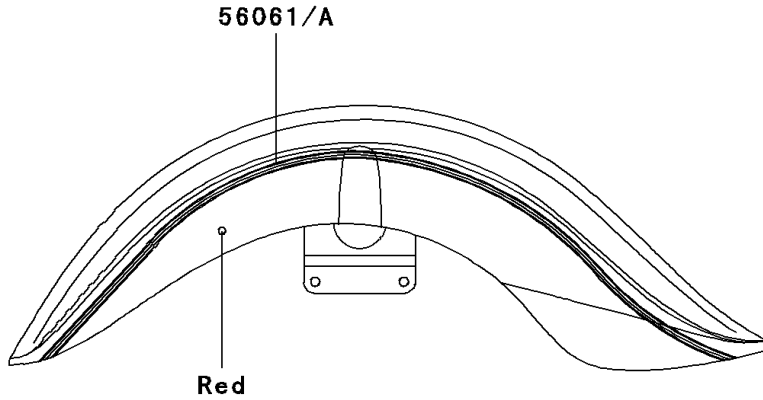

1997 Vulcan 1500 Classic PARTS DIAGRAM

Decals(Red)(VN1500-D2)

F2861B

1997 Vulcan 1500 Classic PARTS LIST

Decals(Red)(VN1500-D2)

ITEM NAME	PART NUMBER	QUANTITY
MARK,FUEL TANK,LH (Ref # 56051)	56051-1455	1
MARK,FUEL TANK,RH (Ref # 56051A)	56051-1456	1
MARK,AIR CLEANER,1500 (Ref # 56051B)	56051-1459	1
MARK,AIR CLEANER,KAWASAKI (Ref # 56051C)	56051-1460	1
PATTERN,FR FENDER,LH (Ref # 56061)	56061-1788	1
PATTERN,FR FENDER,RH (Ref # 56061A)	56061-1789	1
PATTERN,RR FENDER,LH (Ref # 56061B)	56061-1790	1
PATTERN,RR FENDER,RH (Ref # 56061C)	56061-1791	1