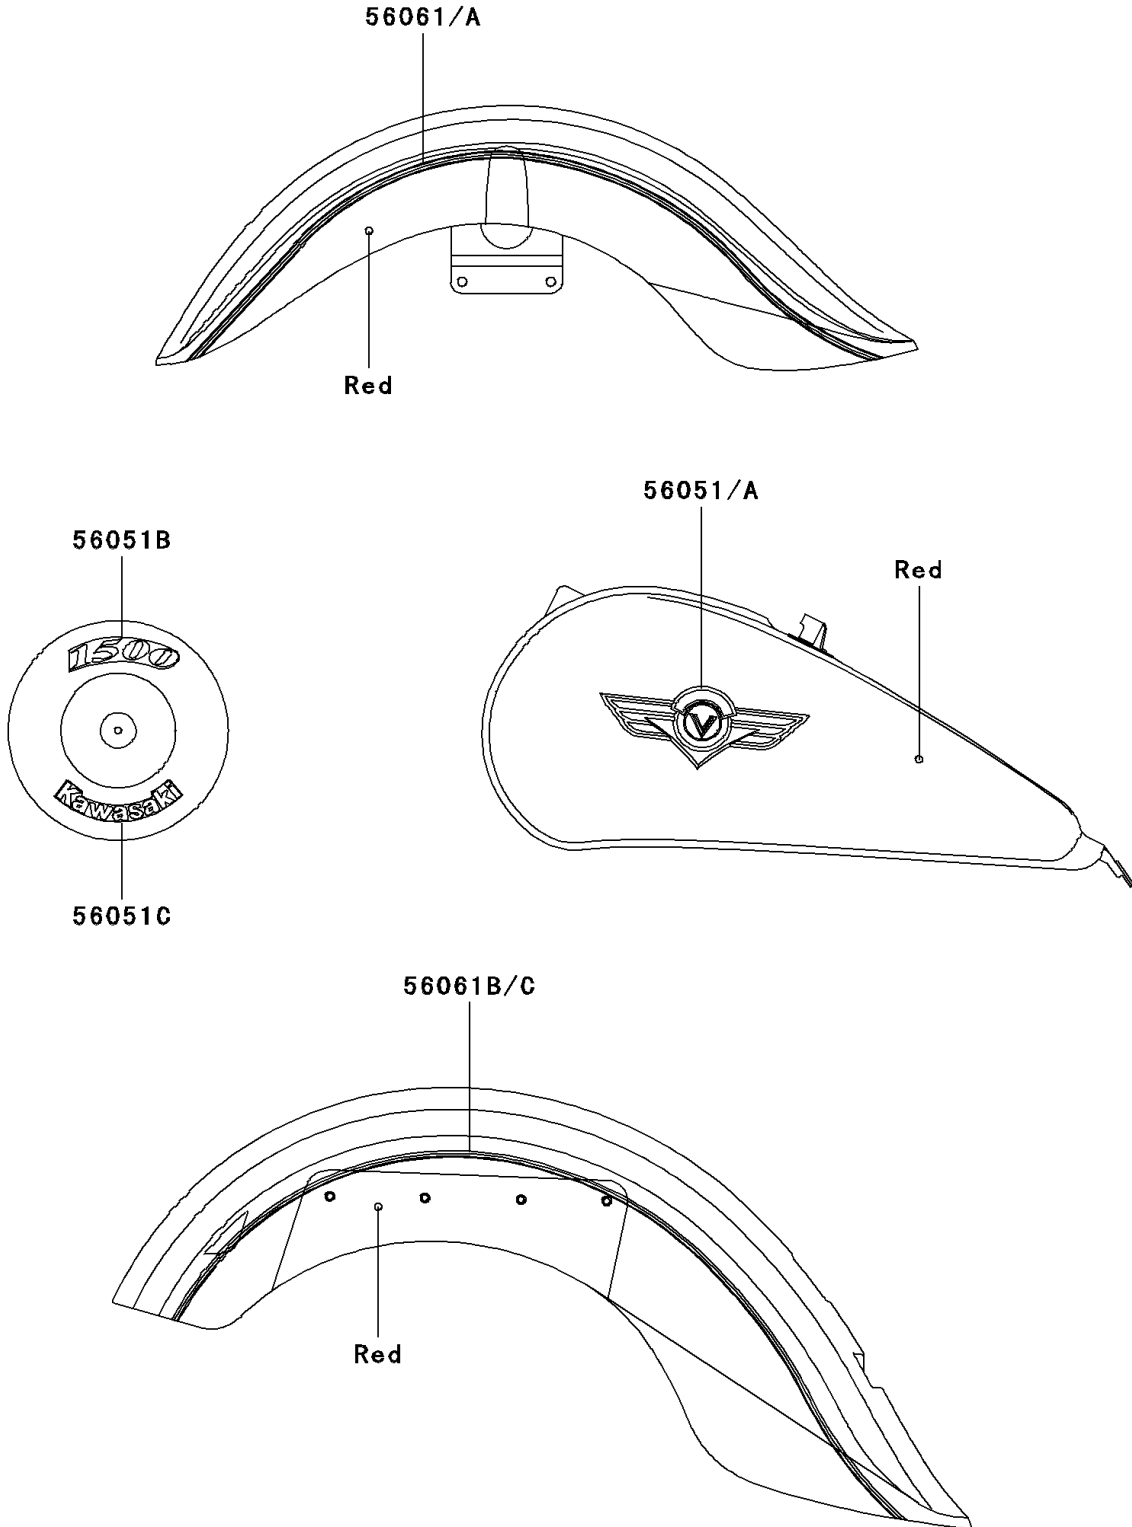

# 1997 Vulcan 1500 Classic PARTS DIAGRAM

Decals(Red)(VN1500-D2)

F2861B

# 1997 Vulcan 1500 Classic PARTS LIST

Decals(Red)(VN1500-D2)

ITEM NAME	PART NUMBER	QUANTITY
MARK,FUEL TANK,LH (Ref # 56051)	56051-1455	1
MARK,FUEL TANK,RH (Ref # 56051A)	56051-1456	1
MARK,AIR CLEANER,1500 (Ref # 56051B)	56051-1459	1
MARK,AIR CLEANER,KAWASAKI (Ref # 56051C)	56051-1460	1
PATTERN,FR FENDER,LH (Ref # 56061)	56061-1788	1
PATTERN,FR FENDER,RH (Ref # 56061A)	56061-1789	1
PATTERN,RR FENDER,LH (Ref # 56061B)	56061-1790	1
PATTERN,RR FENDER,RH (Ref # 56061C)	56061-1791	1