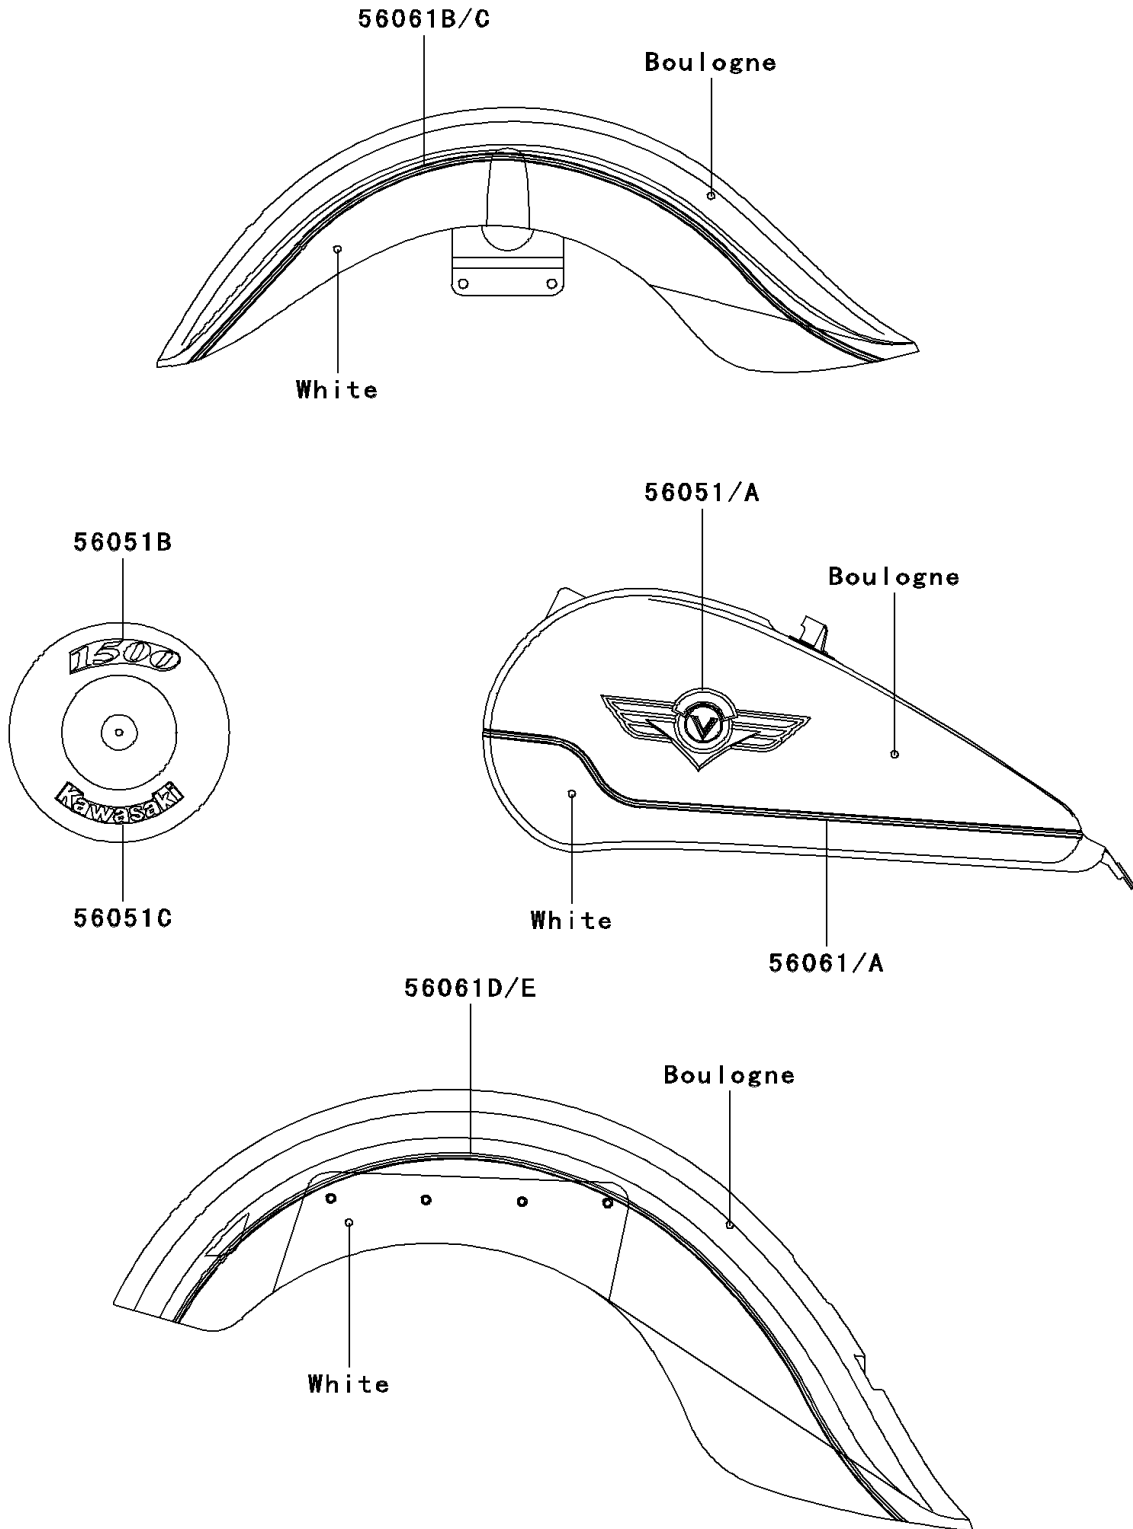

1997 Vulcan 1500 Classic PARTS DIAGRAM

Decals(Boulogne/White)(VN1500-D2)

F2861C

1997 Vulcan 1500 Classic PARTS LIST

Decals(Boulogne/White)(VN1500-D2)

ITEM NAME	PART NUMBER	QUANTITY
MARK,FUEL TANK,LH (Ref # 56051)	56051-1455	1
MARK,FUEL TANK,RH (Ref # 56051A)	56051-1456	1
MARK,AIR CLEANER,1500 (Ref # 56051B)	56051-1459	1
MARK,AIR CLEANER,KAWASAKI (Ref # 56051C)	56051-1460	1
PATTERN,FUEL TANK,LH (Ref # 56061)	56061-1782	1
PATTERN,FUEL TANK,RH (Ref # 56061A)	56061-1783	1
PATTERN,FR FENDER,LH (Ref # 56061B)	56061-1784	1
PATTERN,FR FENDER,RH (Ref # 56061C)	56061-1785	1
PATTERN,RR FENDER,LH (Ref # 56061D)	56061-1786	1
PATTERN,RR FENDER,RH (Ref # 56061E)	56061-1787	1