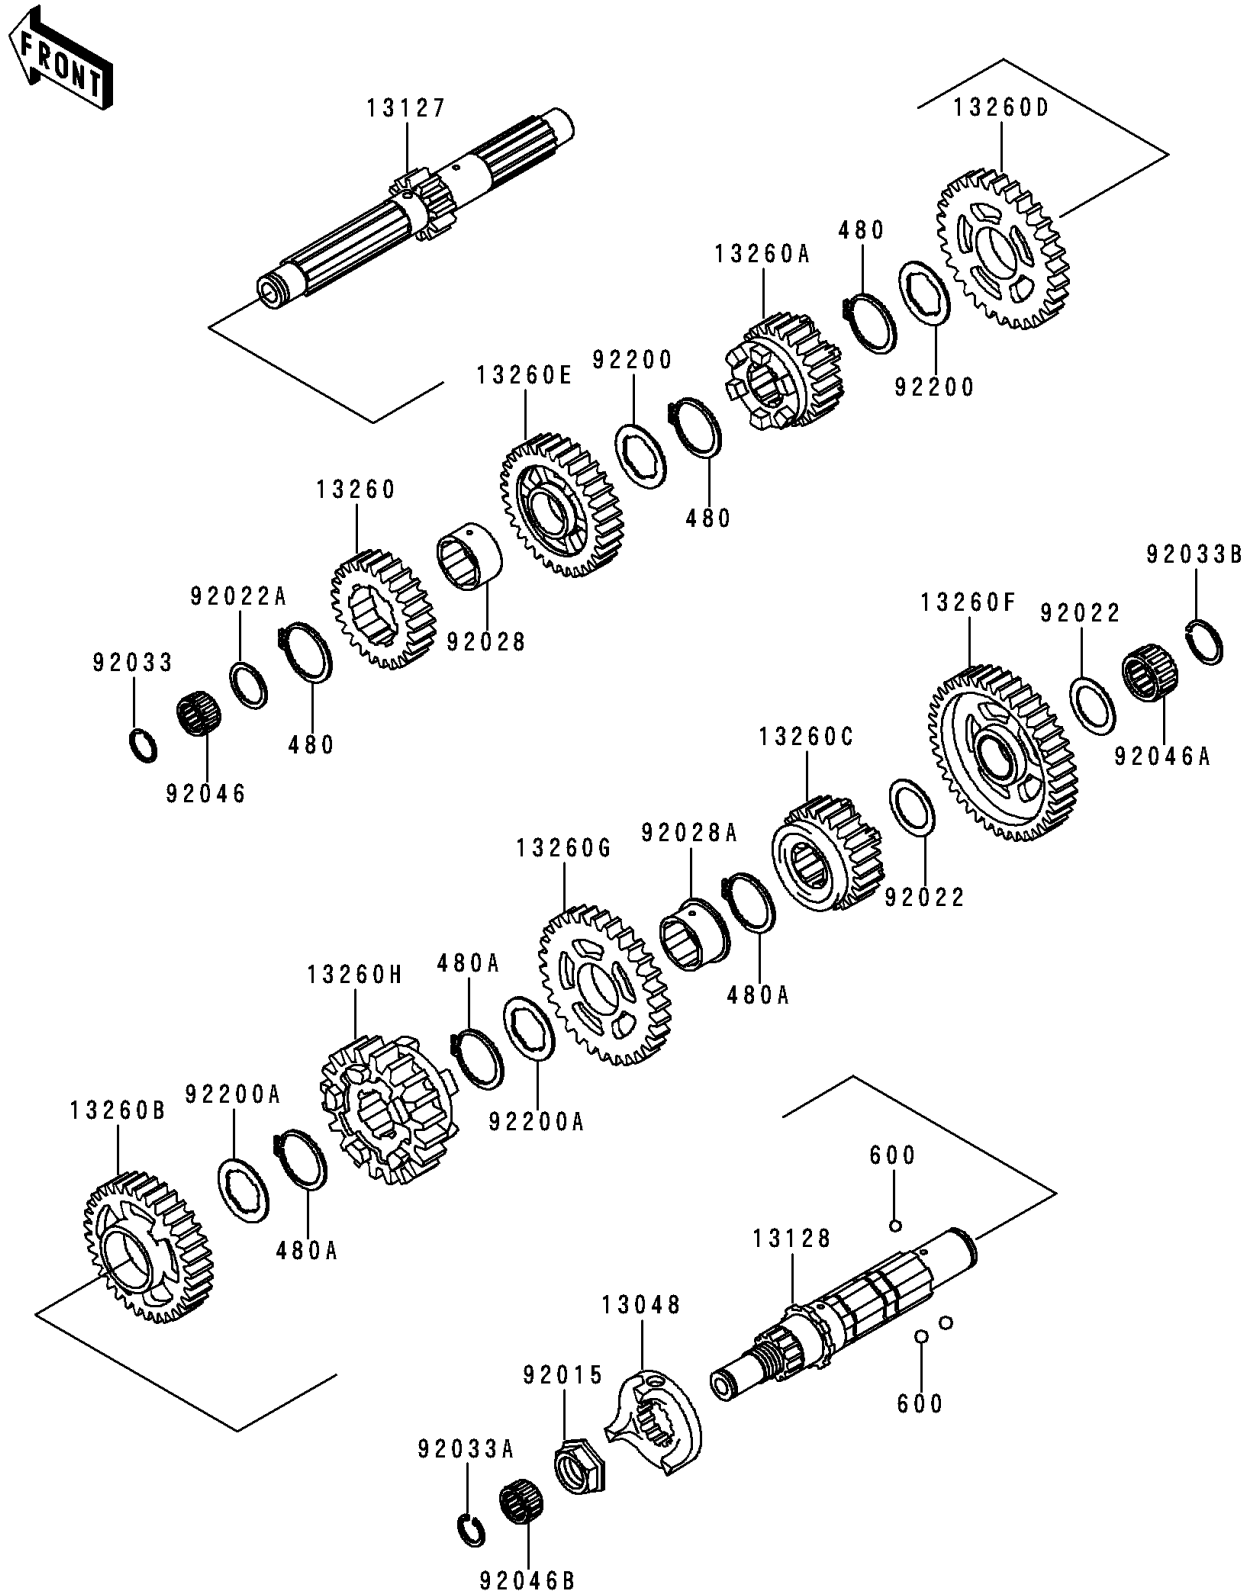

1998 Vulcan 1500 Classic PARTS DIAGRAM

Transmission

E1361

1998 Vulcan 1500 Classic PARTS LIST

Transmission

ITEM NAME	PART NUMBER	QUANTITY
-----------	-------------	----------