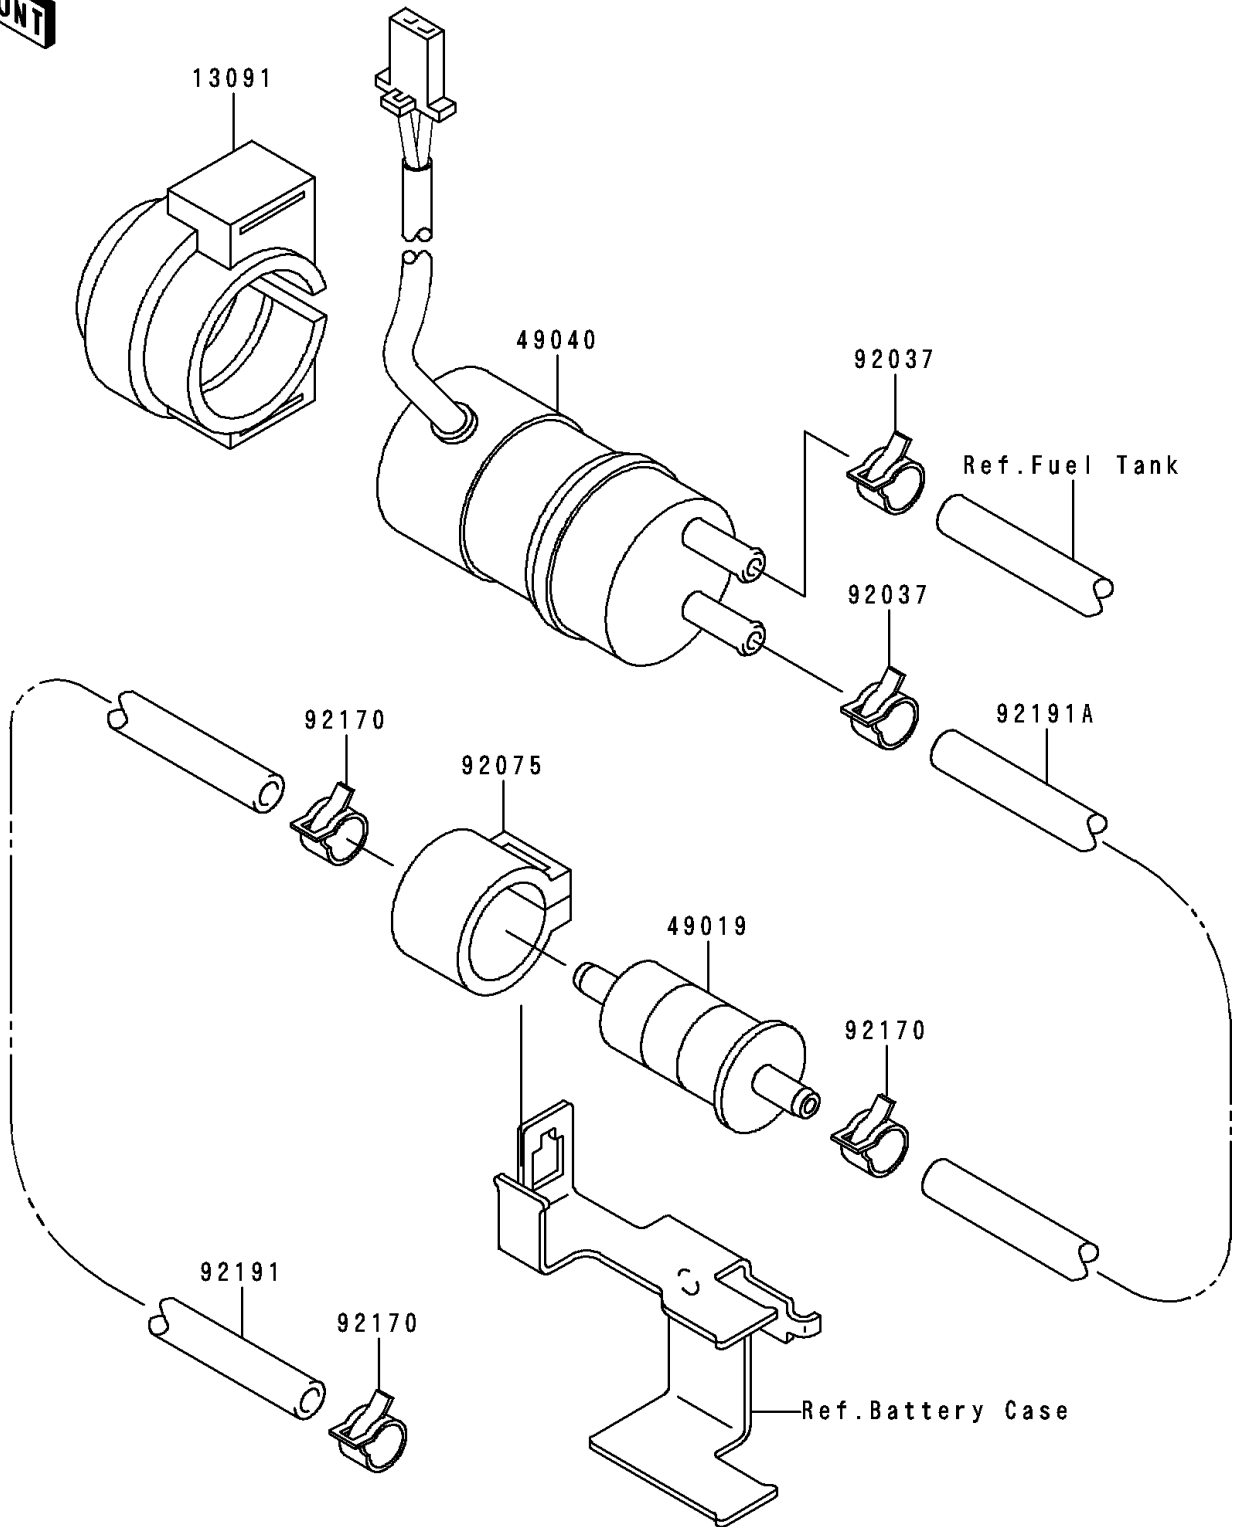

1998 Vulcan 1500 Classic PARTS DIAGRAM

Fuel Pump

E1520

1998 Vulcan 1500 Classic PARTS LIST

Fuel Pump

ITEM NAME	PART NUMBER	QUANTITY
HOLDER (Ref # 13091)	13091-1512	1
FILTER-FUEL (Ref # 49019)	49019-1055	1
PUMP-FUEL (Ref # 49040)	49040-1063	1
CLAMP,TUBE (Ref # 92037)	92037-1505	2
DAMPER,FUEL FILTER (Ref # 92075)	92075-1853	1
CLAMP (Ref # 92170)	92170-1492	3
TUBE,FUEL TAP-FILTER (Ref # 92191)	92191-1055	1
TUBE,FILTER-PUMP (Ref # 92191A)	92191-1058	1