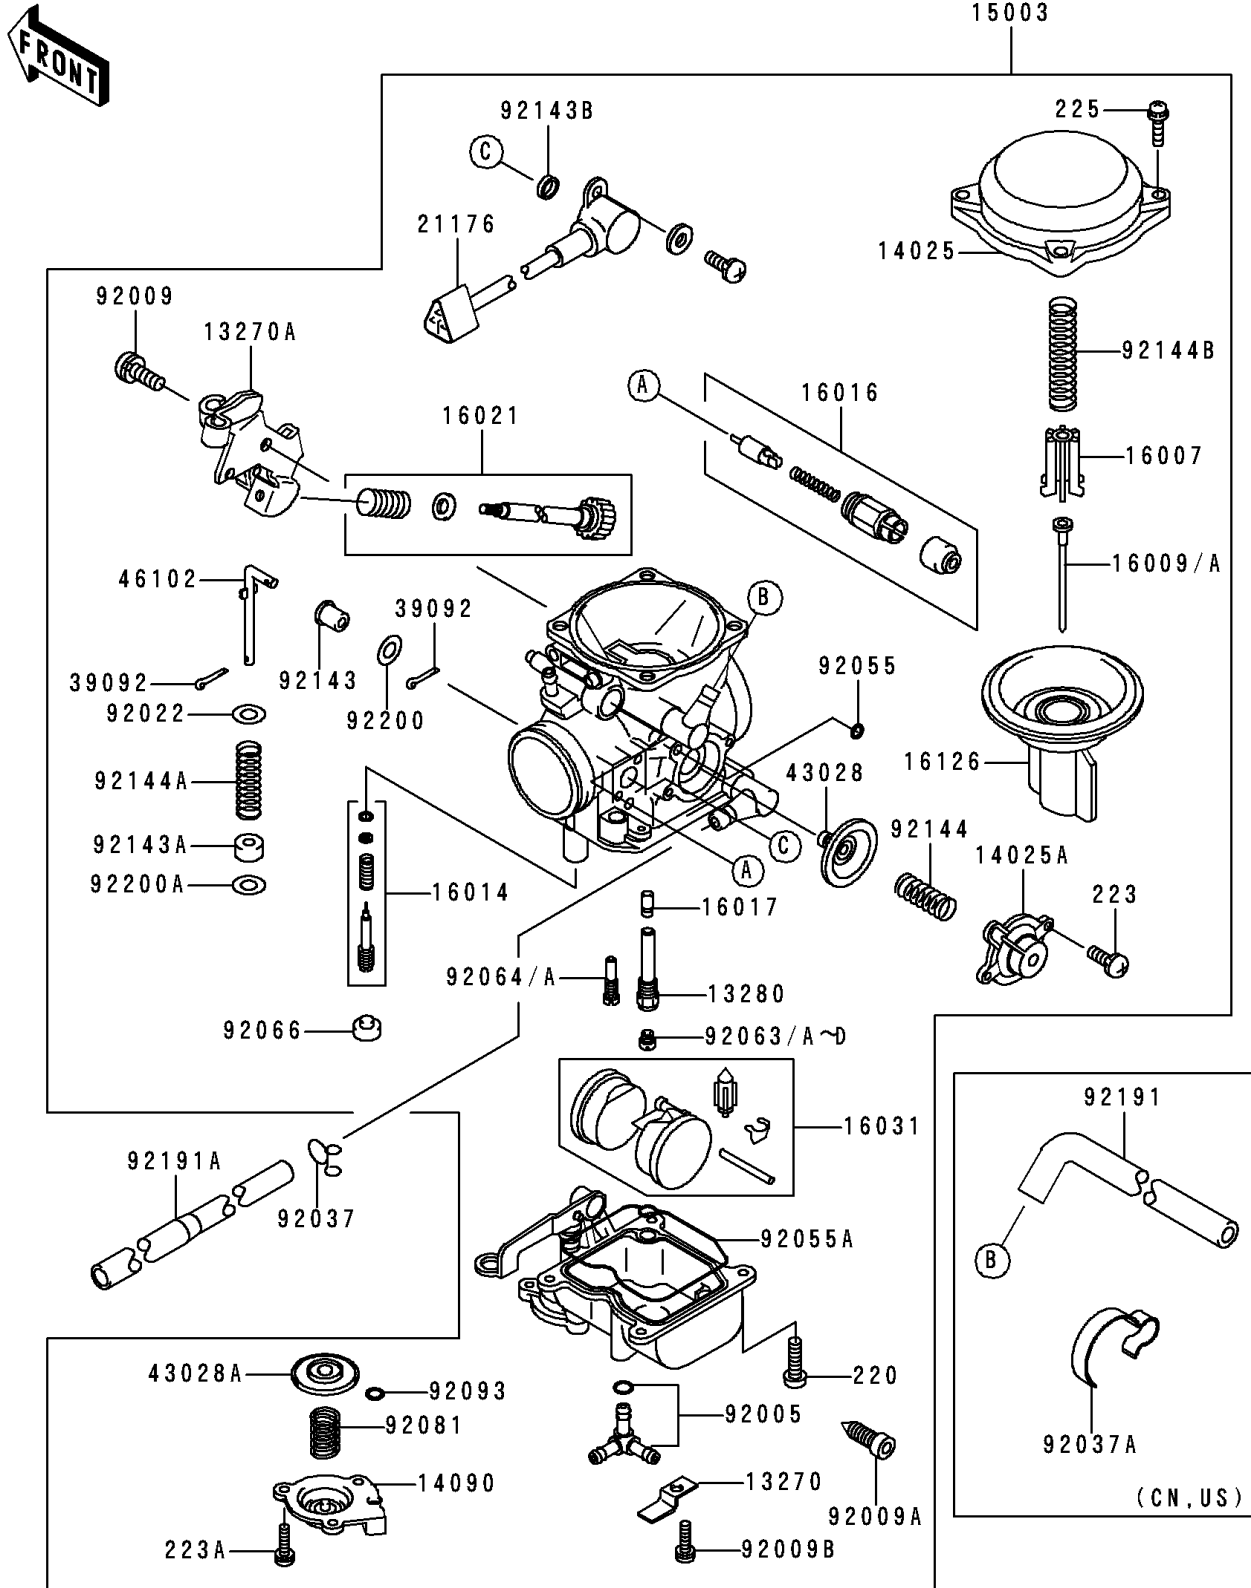

# 1998 Vulcan 1500 Classic PARTS DIAGRAM

Carburetor

E1611

## Carburetor

ITEM NAME	PART NUMBER	QUANTITY
PLATE,FITTING STAY (Ref # 13270)	13270-1286	1
PLATE (Ref # 13270A)	13270-1513	1
HOLDER,NEEDLE JET (Ref # 13280)	13280-1087	1
COVER,MIXING CHAMBER (Ref # 14025)	14025-1890	1
COVER,AIR CUT VALVE (Ref # 14025A)	14025-1903	1
COVER,ACCELERATOR (Ref # 14090)	14090-1635	1
CARBURETOR-ASSY (Ref # 15003)	15003-1380	1
SEAT-SPRING,DIAPHRAGM VALVE (Ref # 16007)	16007-1113	1
NEEDLE-JET,N2PY (Ref # 16009)	16009-1941	1
NEEDLE-JET,N5AM (Ref # 16009A)	16009-1995	1
SCREW-PILOT AIR (Ref # 16014)	16014-1082	1
PLUNGER,STARTER (Ref # 16016)	16016-1087	1
JET-NEEDLE,01B38 (Ref # 16017)	16017-1276	1
SCREW-THROTTLE STOP (Ref # 16021)	16021-1219	1
FLOAT (Ref # 16031)	16031-1090	1
VALVE,VACUUM (Ref # 16126)	16126-1325	1
SENSOR (Ref # 21176)	21176-1078	1
PIN-HAIR (Ref # 39092)	39092-1058	2
DIAPHRAGM,AIR CUT VALVE (Ref # 43028)	43028-1053	1
DIAPHRAGM (Ref # 43028A)	43028-1077	1
ROD,ACCELERATOR PUMP (Ref # 46102)	46102-1400	1
FITTING (Ref # 92005)	92005-1350	1
SCREW,5X10 (Ref # 92009)	92009-1365	1
SCREW,DRAIN,M6X0.75 (Ref # 92009A)	92009-1551	1
SCREW,4X8 (Ref # 92009B)	92009-1704	1
WASHER,PLAIN,STOP SPRING (Ref # 92022)	92022-1480	1
CLAMP,TUBE (Ref # 92037)	92037-1531	1
RING-O (Ref # 92055)	92055-1245	1
RING-O,FLOAT CHAMBER (Ref # 92055A)	92055-1518	1