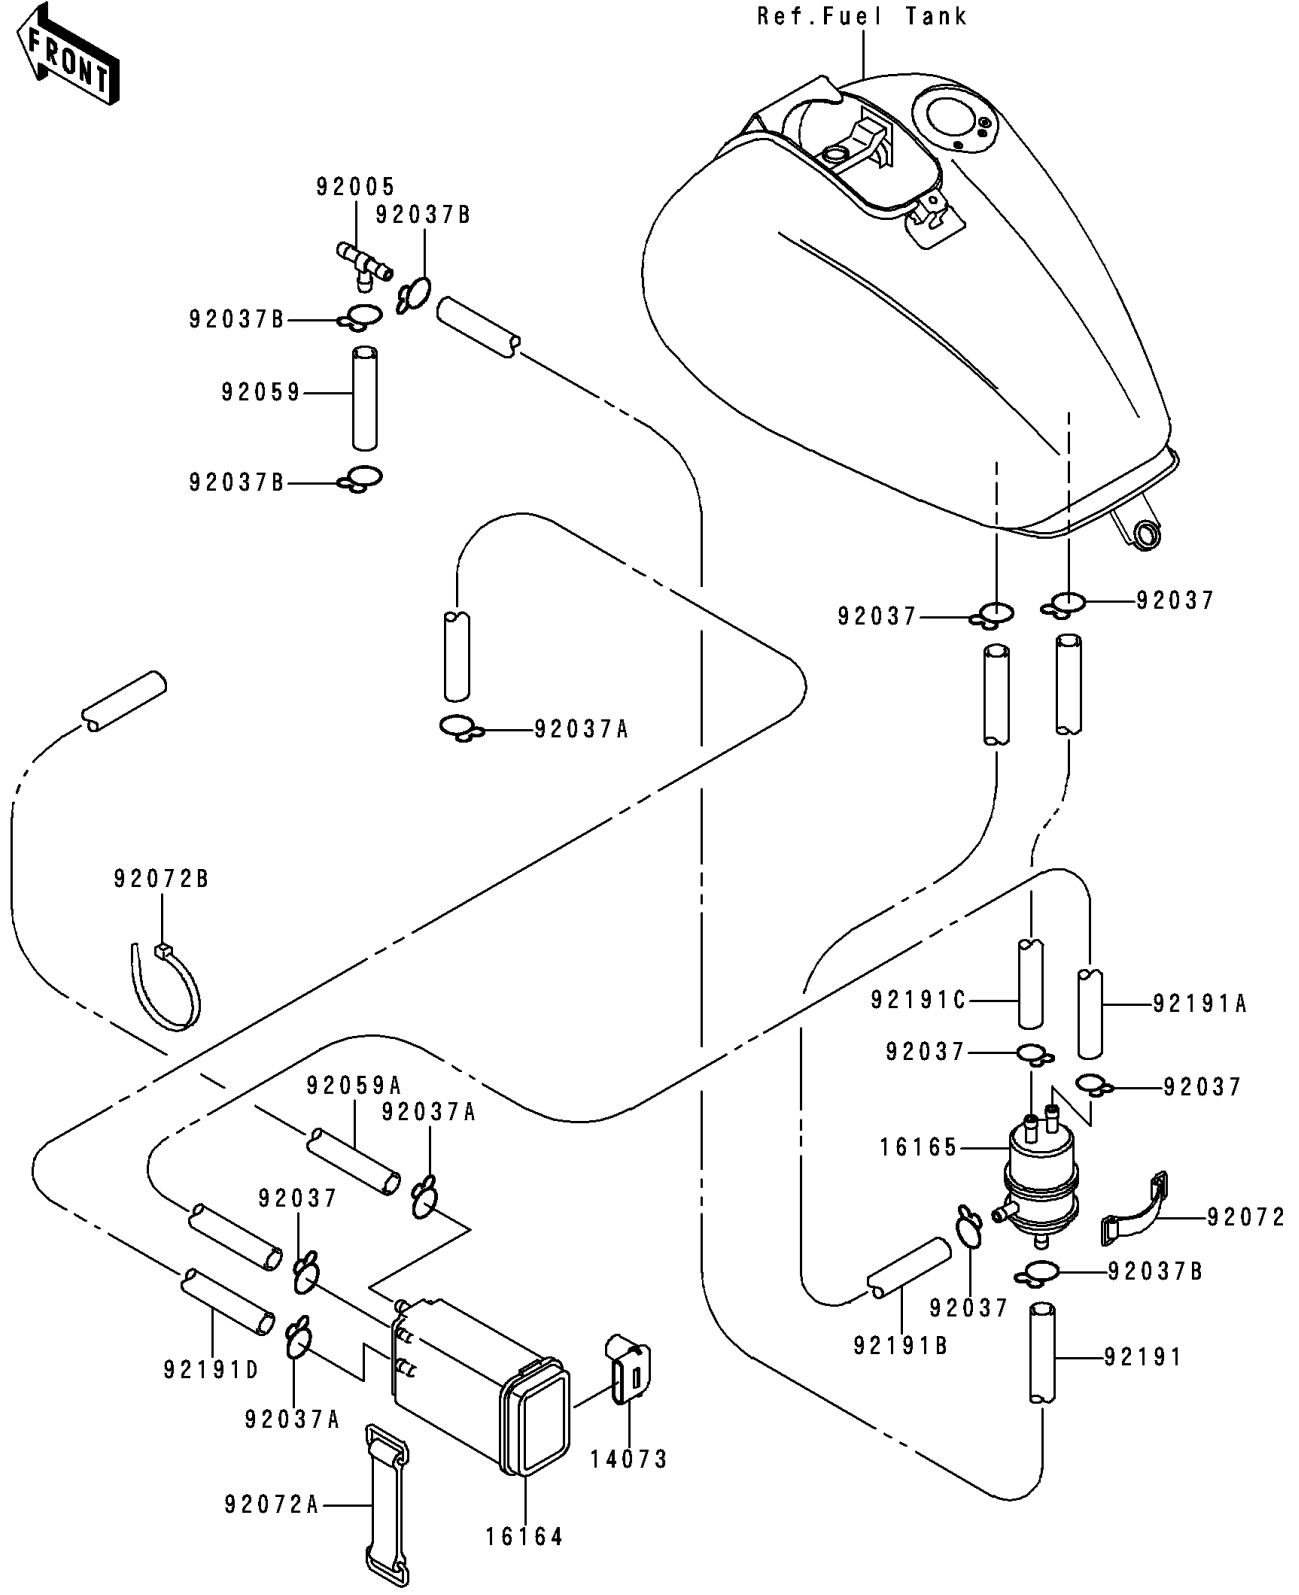

1998 Vulcan 1500 Classic PARTS DIAGRAM

Fuel Evaporative System

E1650

1998 Vulcan 1500 Classic PARTS LIST

Fuel Evaporative System

ITEM NAME	PART NUMBER	QUANTITY
-----------	-------------	----------