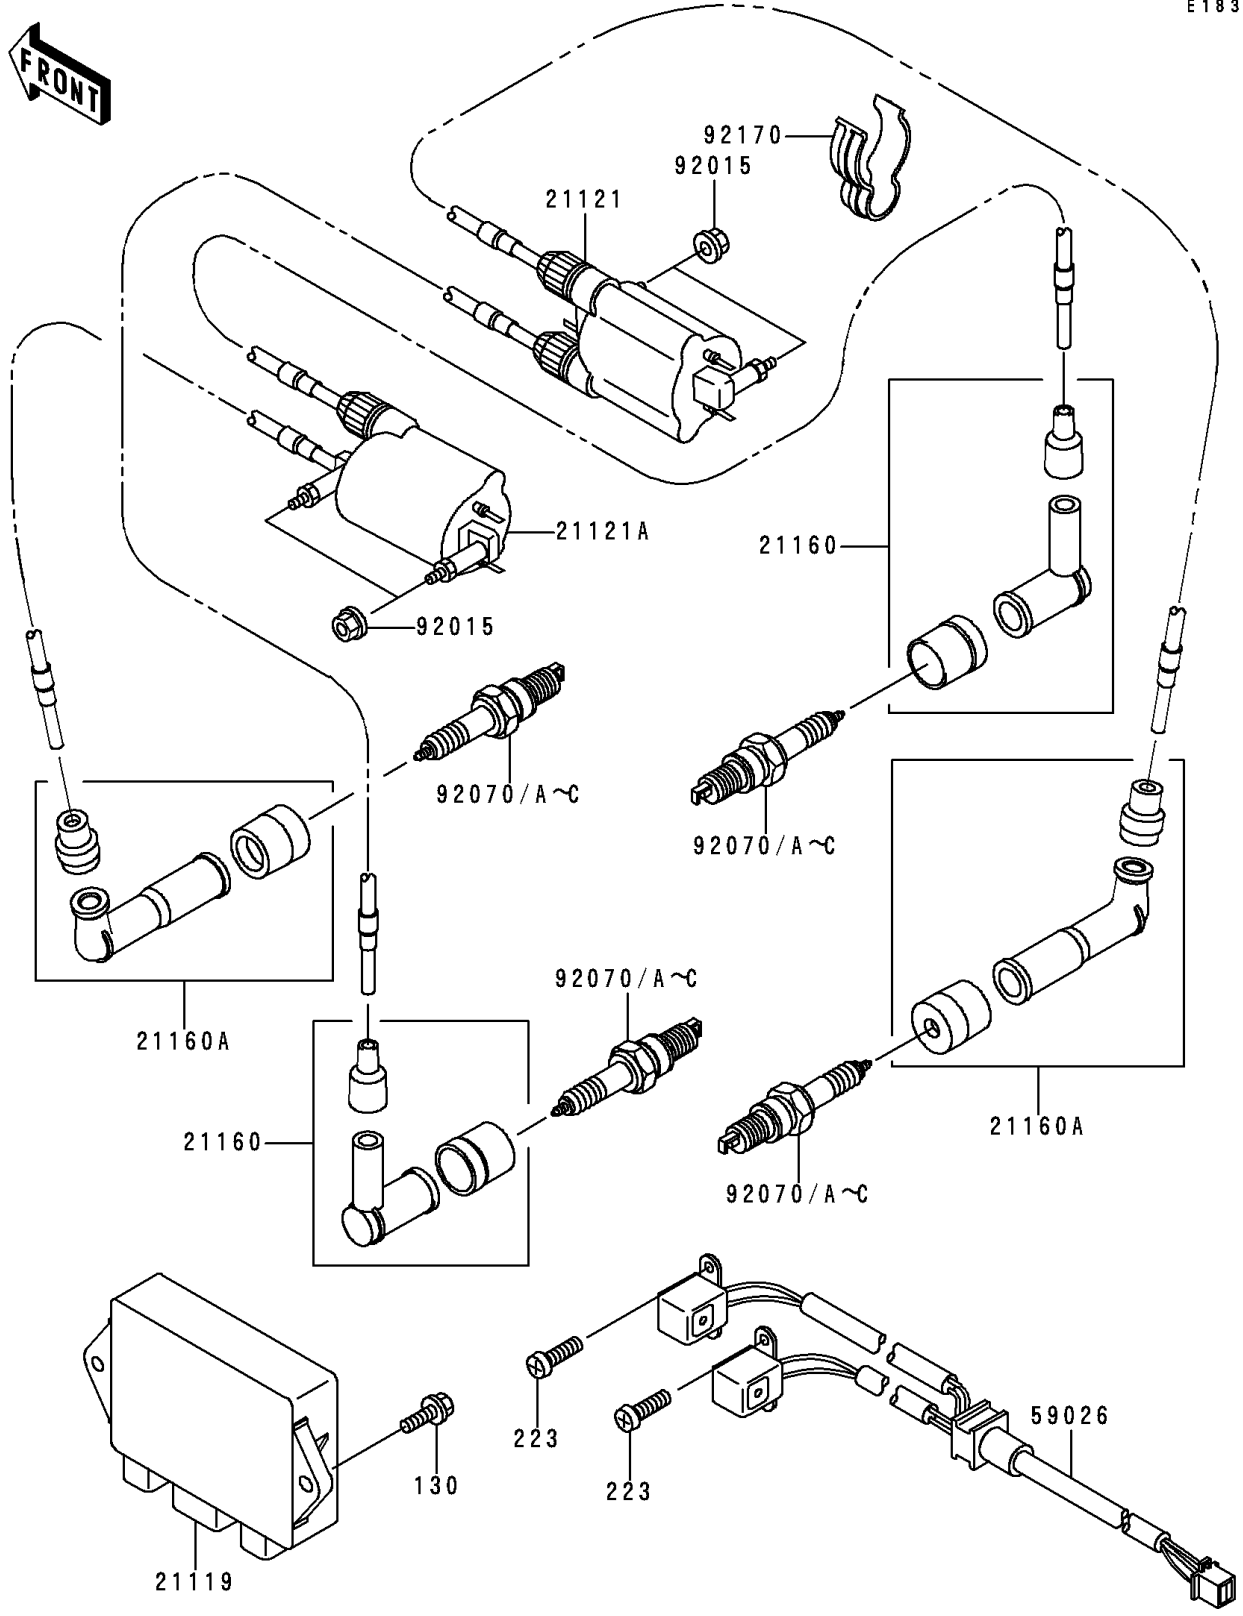

1998 Vulcan 1500 Classic PARTS DIAGRAM

Ignition System

E 1830

1998 Vulcan 1500 Classic PARTS LIST

Ignition System

ITEM NAME	PART NUMBER	QUANTITY
-----------	-------------	----------