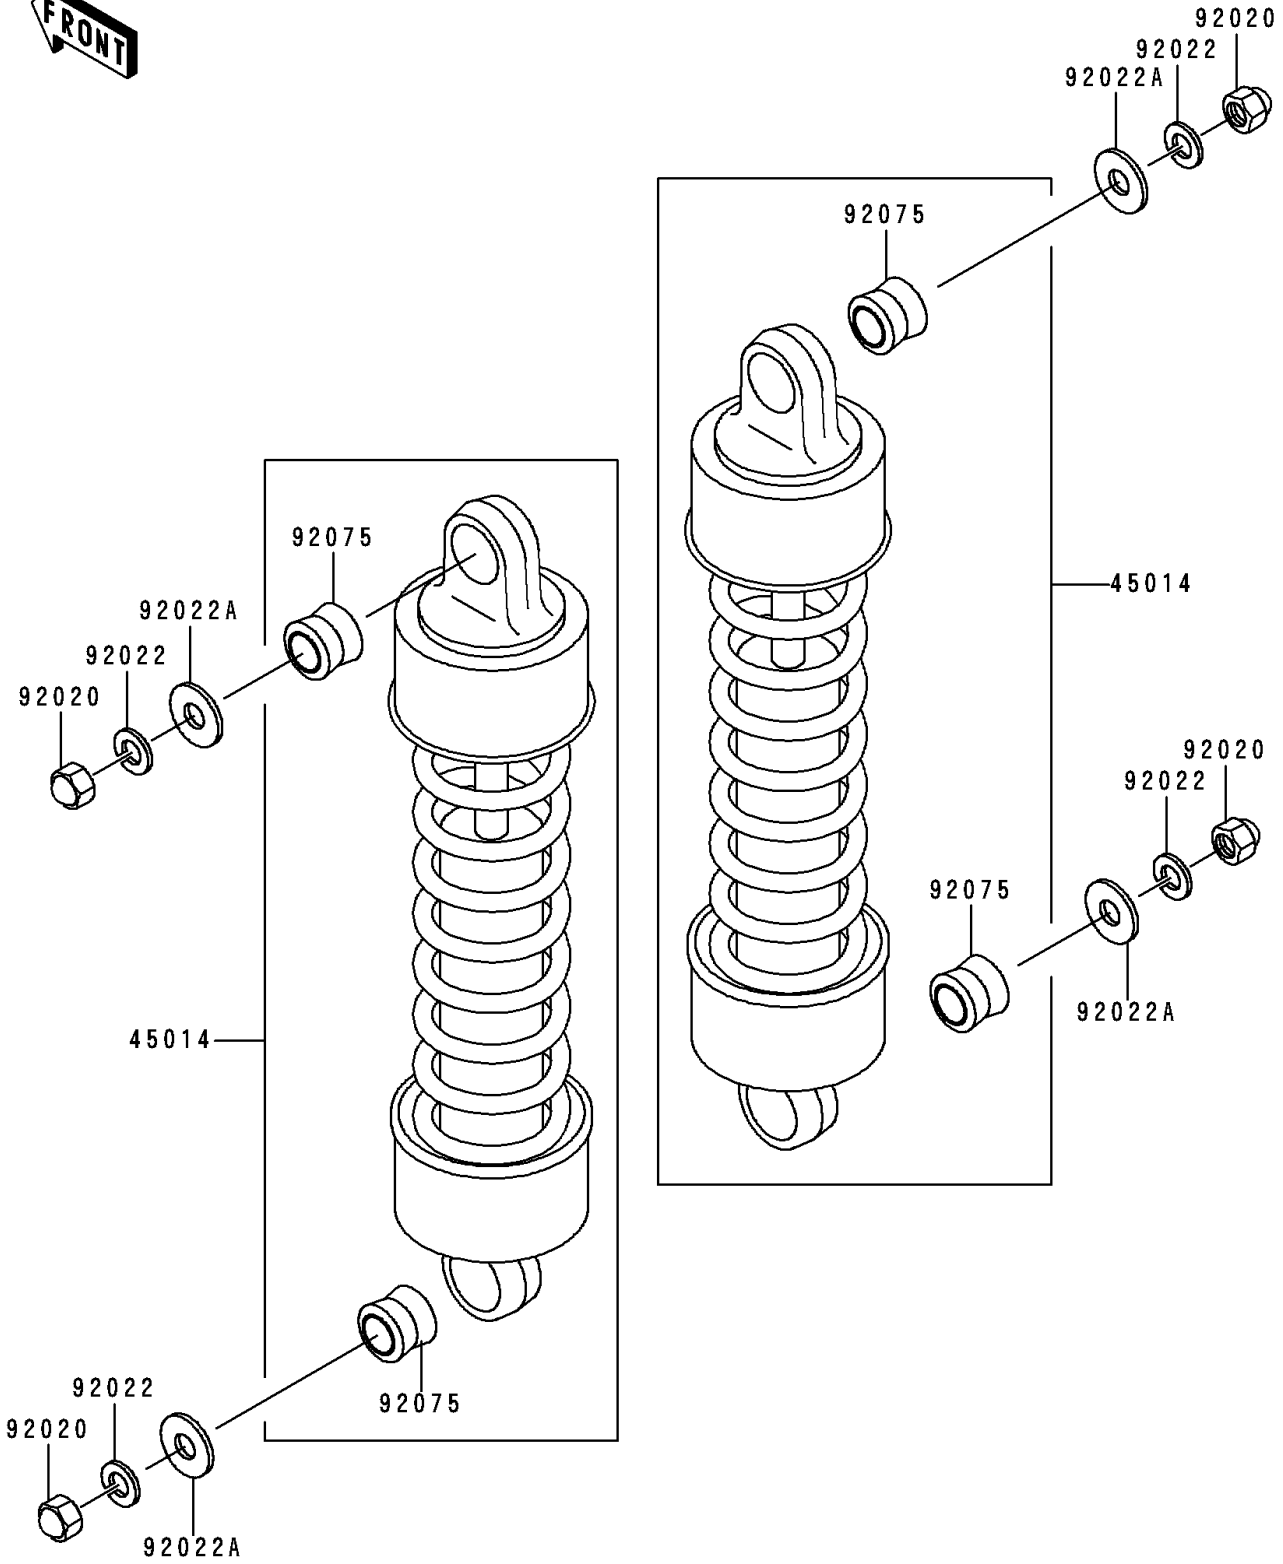

1998 Vulcan 1500 Classic PARTS DIAGRAM

Suspension/Shock Absorber

F2151

1998 Vulcan 1500 Classic PARTS LIST

Suspension/Shock Absorber

ITEM NAME	PART NUMBER	QUANTITY
-----------	-------------	----------