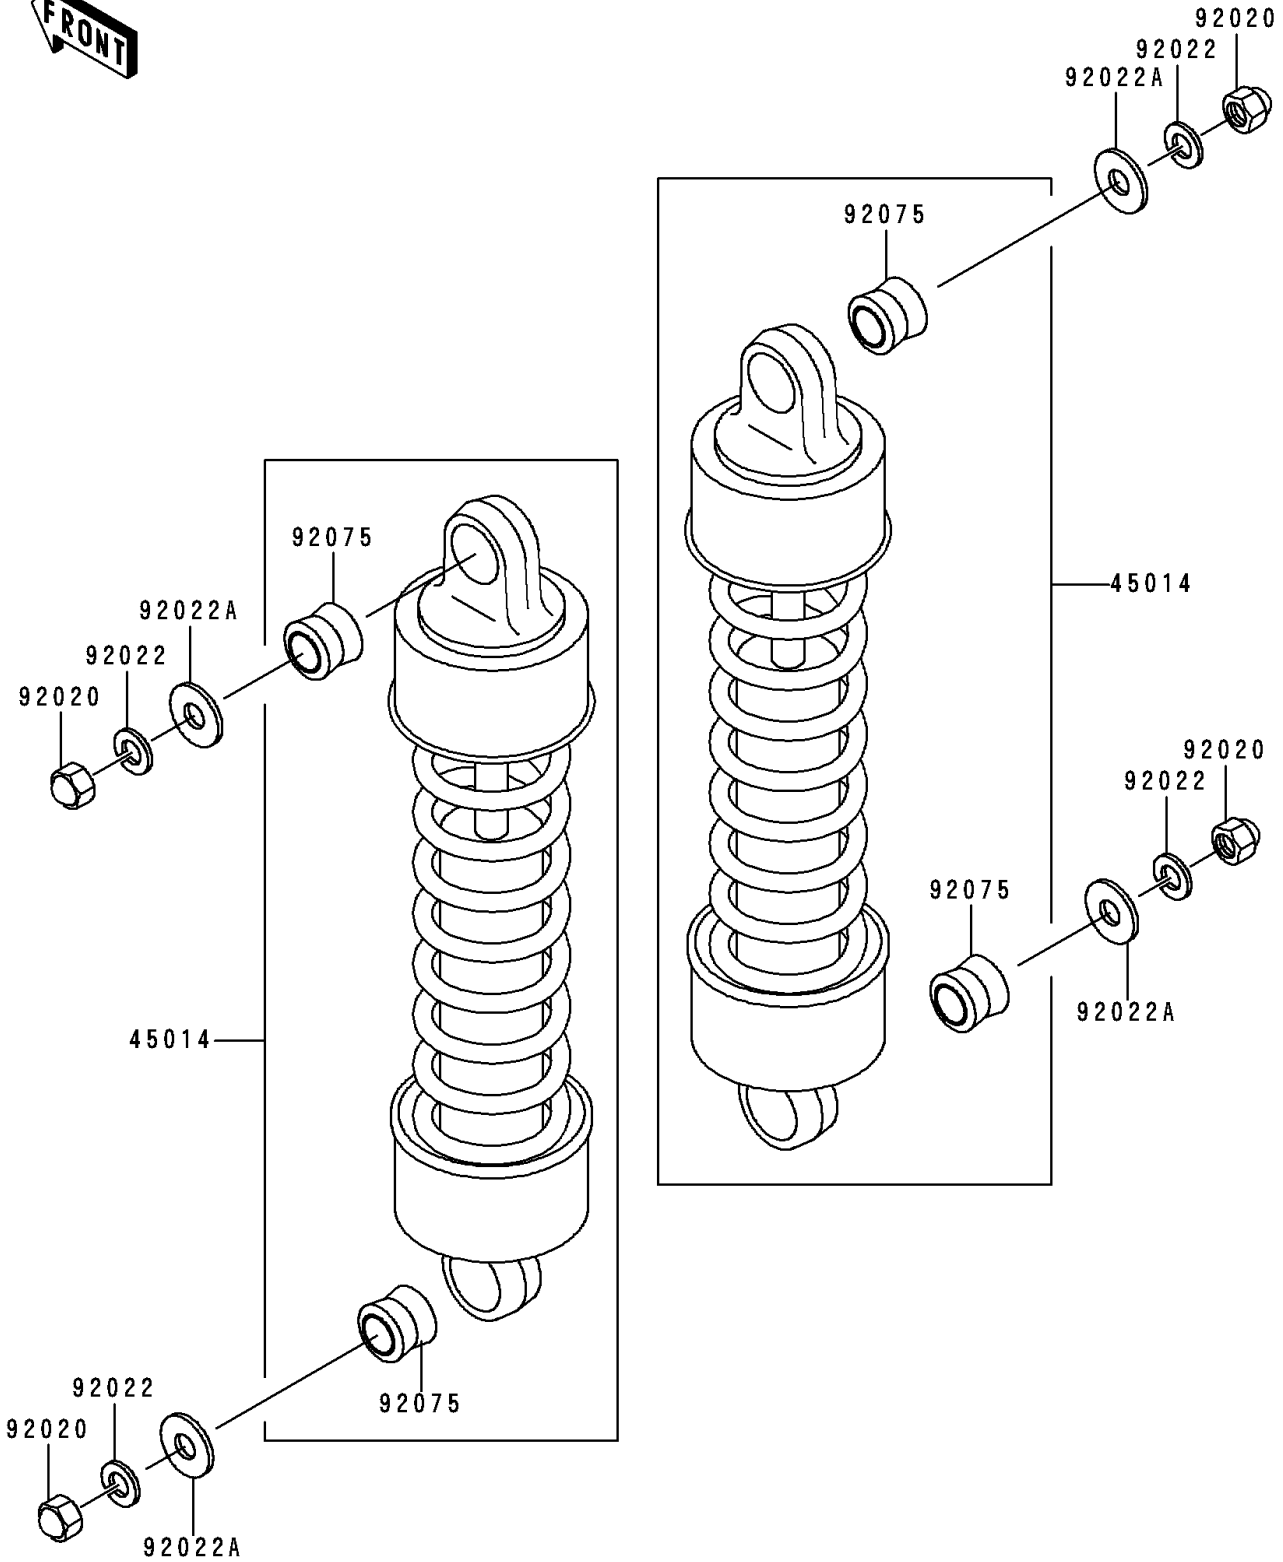

1998 Vulcan 1500 Classic PARTS DIAGRAM

Suspension/Shock Absorber

F2151

1998 Vulcan 1500 Classic PARTS LIST

Suspension/Shock Absorber

ITEM NAME	PART NUMBER	QUANTITY
SHOCKABSORBER (Ref # 45014)	45014-1686	2
NUT,CAP,10MM (Ref # 92020)	92020-003	4
WASHER,SPRING,10MM (Ref # 92022)	92022-1540	4
WASHER,10.5X26X2.3 (Ref # 92022A)	92022-246	4
DAMPER,SHOCKABSORBER (Ref # 92075)	92075-1387	4