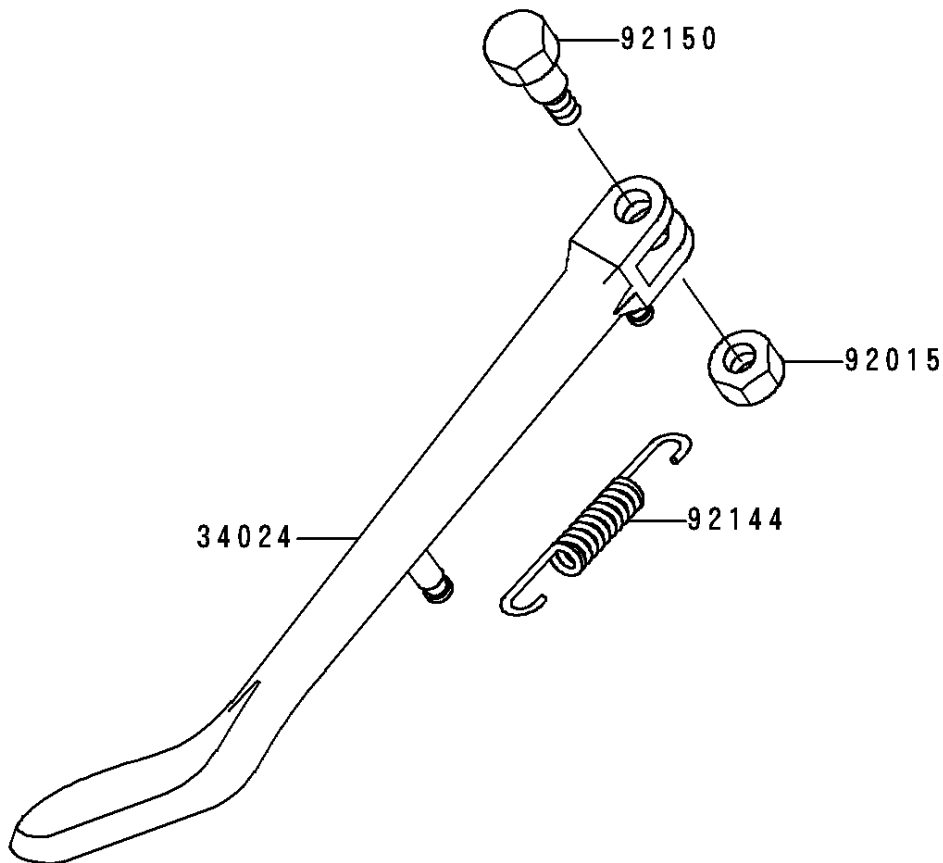

1998 Vulcan 1500 Classic PARTS DIAGRAM

Stand(s)

F 2190

1998 Vulcan 1500 Classic PARTS LIST

Stand(s)

ITEM NAME	PART NUMBER	QUANTITY
STAND-SIDE (Ref # 34024)	34024-1330	1
NUT,LOCK,10MM,BLACK (Ref # 92015)	92015-1188	1
SPRING,SIDE STAND (Ref # 92144)	92144-1927	1
BOLT,SIDE STAND (Ref # 92150)	92150-1941	1