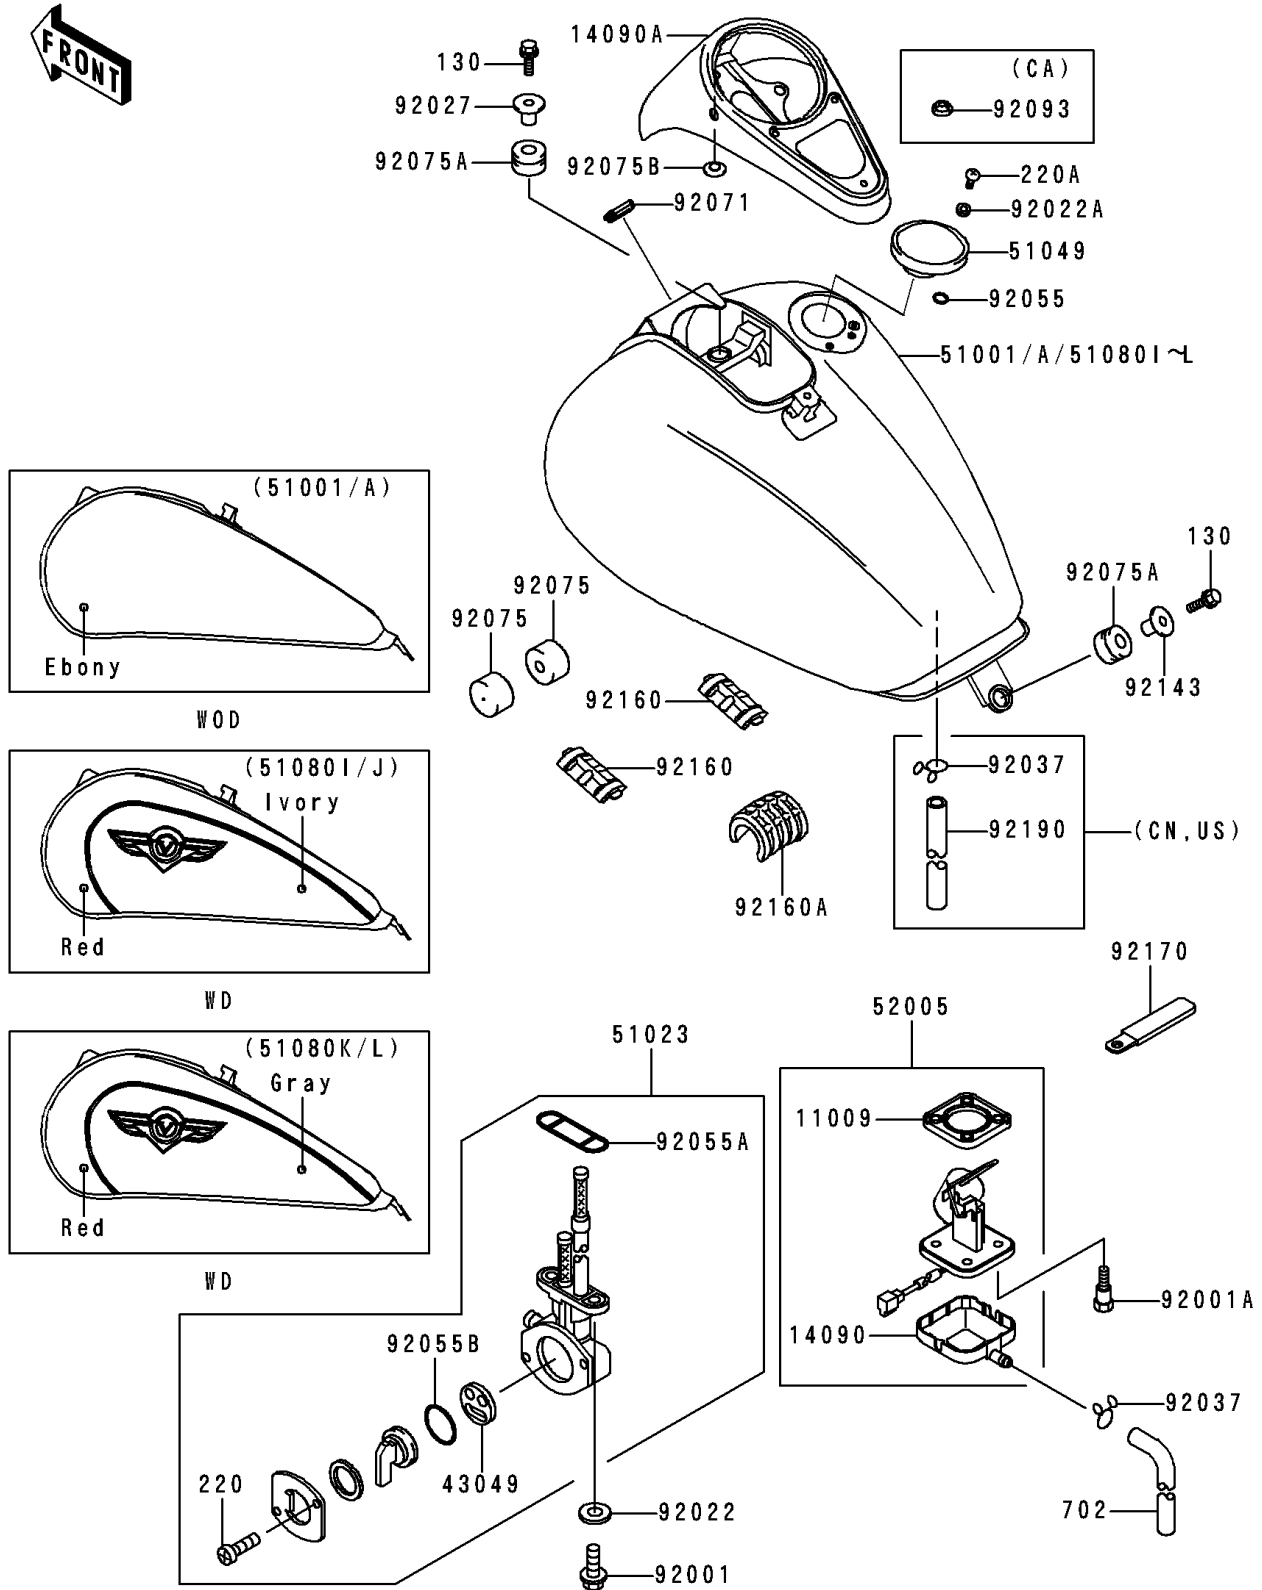

1998 Vulcan 1500 Classic PARTS DIAGRAM

Fuel Tank

F2410

1998 Vulcan 1500 Classic PARTS LIST

Fuel Tank

ITEM NAME	PART NUMBER	QUANTITY
GASKET,FUEL GAUGE (Ref # 11009)	11009-1656	1
COVER,FUEL GAUGE (Ref # 14090)	14090-1624	1
COVER,METER (Ref # 14090A)	14090-1674	1
PACKING,TAP VALVE (Ref # 43049)	43049-1066	1
TAP-ASSY,FUEL (Ref # 51023)	51023-1226	1
CAP-TANK,FUEL (Ref # 51049)	51049-1103	1
BOLT-FLANGED,8X30 (Ref # 130)	130H0830	2
SCREW-PAN-CROS (Ref # 220)	220B0308	2
SCREW-PAN-CROS (Ref # 220A)	220D0510	2
TUBE-RUBBER,7X10X860 (Ref # 702)	702A07860	1
GAUGE,FUEL (Ref # 52005)	52005-1116	1
BOLT,6X25 (Ref # 92001)	92001-1524	2
BOLT,FUEL GAUGE (Ref # 92001A)	92001-1705	4
WASHER,6.2X11X1.5 (Ref # 92022)	92022-183	2
WASHER,5.1X10X1.0 (Ref # 92022A)	92022-1977	2
COLLAR,L=19.3 (Ref # 92027)	92027-1780	1
RING-O (Ref # 92055)	92055-1023	2
RING-O,FUEL TAP PACKING (Ref # 92055A)	92055-1112	1
RING-O,TAP LEVER (Ref # 92055B)	92055-1419	1
GROMMET (Ref # 92071)	92071-1187	1
DAMPER,FUEL TANK (Ref # 92075)	92075-125	2
DAMPER (Ref # 92075A)	92075-1736	2
DAMPER,RUBBER (Ref # 92075B)	92075-261	1
COLLAR (Ref # 92143)	92143-1835	1
DAMPER,FUEL TANK (Ref # 92160)	92160-1751	2
DAMPER,FUEL TANK (Ref # 92160A)	92160-1799	1
CLAMP (Ref # 92170)	92170-3705	1
TANK-COMP-FUEL,EBONY (Ref # 51001)	51001-1513-H8	1
TANK-COMP-FUEL,EBONY (Ref # 51001A)	51001-1544-H8	1

1998 Vulcan 1500 Classic PARTS LIST

Fuel Tank

ITEM NAME	PART NUMBER	QUANTITY
TANK-COMP-FUEL,RED/IVORY (Ref # 51080I)	51080-5450-2X	1
TANK-COMP-FUEL,RED/IVORY (Ref # 51080J)	51080-5451-2X	1
TANK-COMP-FUEL,RED/GRAY (Ref # 51080K)	51080-5452-C3	1
TANK-COMP-FUEL,RED/GRAY (Ref # 51080L)	51080-5453-C3	1
CLAMP,TUBE (Ref # 92037)	92037-147	1
CLAMP,TUBE (Ref # 92037)	92037-147	2
SEAL,FUEL TANK CAP (Ref # 92093)	92093-1030	1
TUBE,DRAIN (Ref # 92190)	92190-1418	1