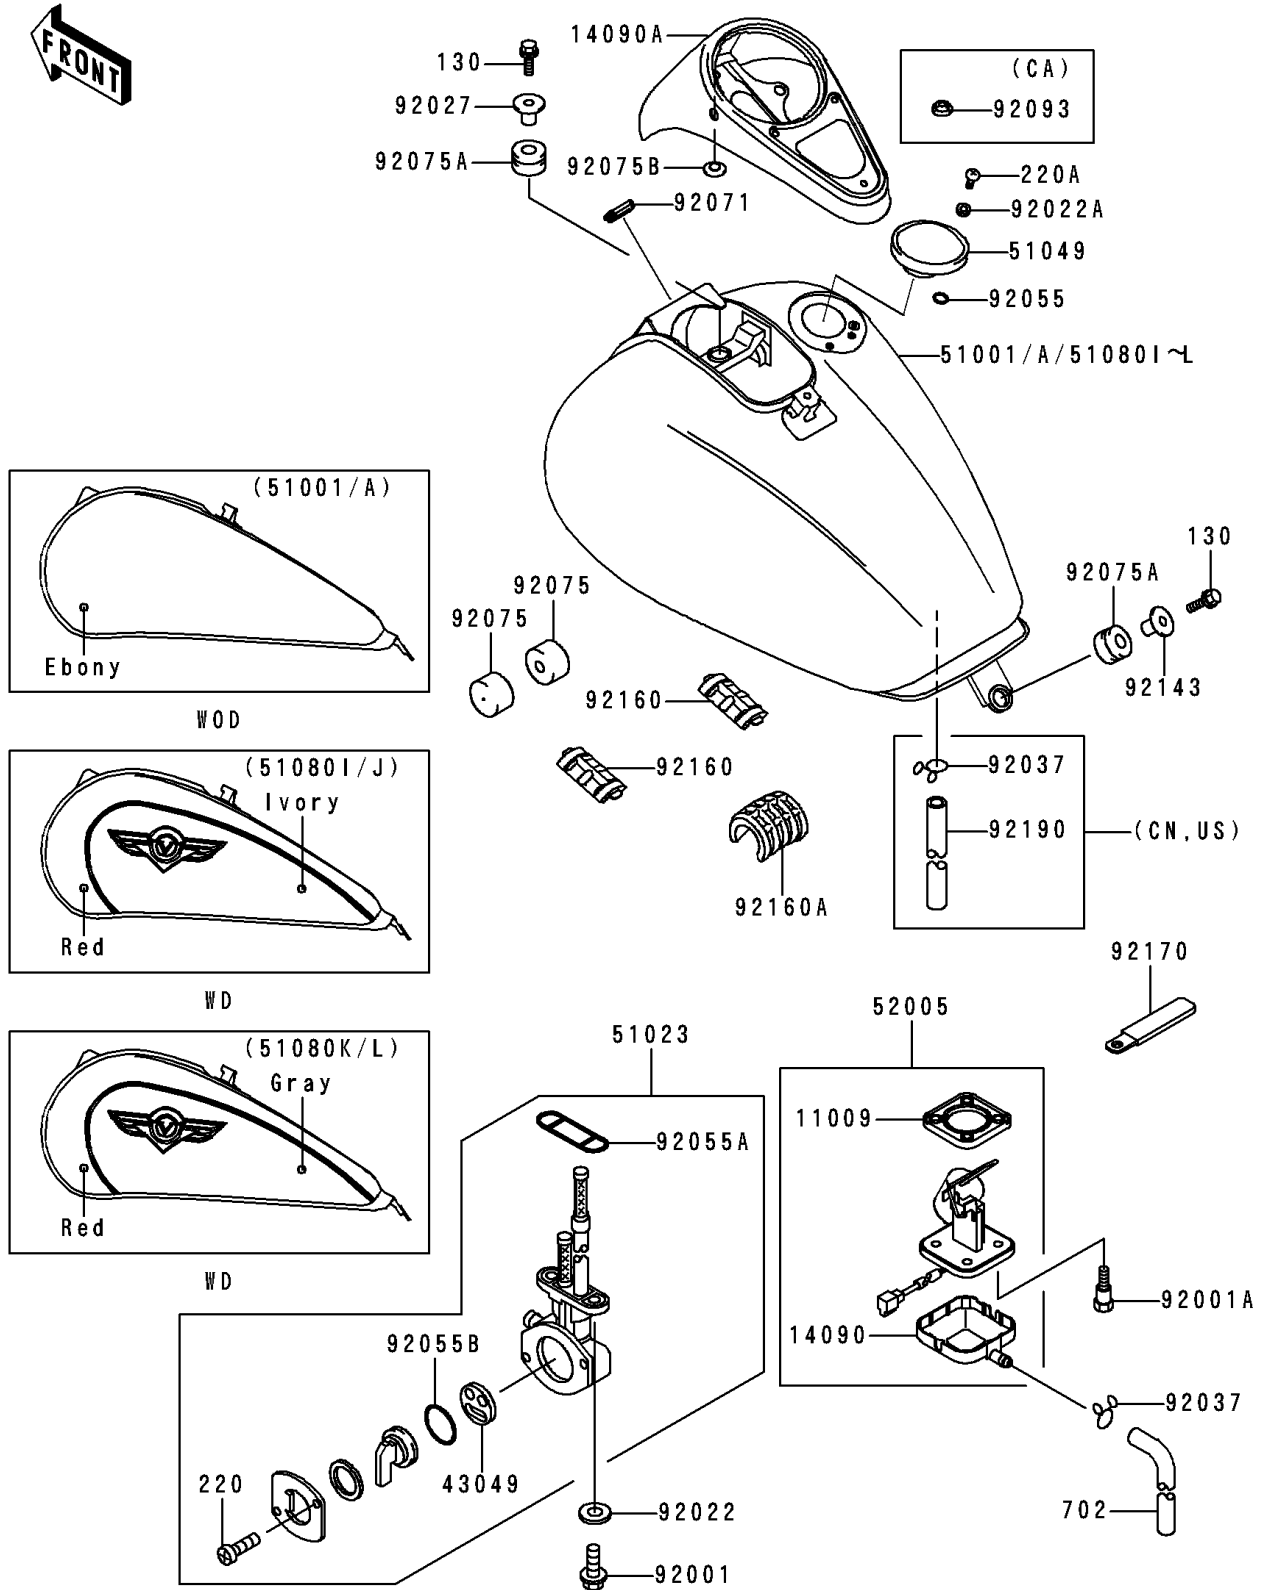

1998 Vulcan 1500 Classic PARTS DIAGRAM

Fuel Tank

F2410

1998 Vulcan 1500 Classic PARTS LIST

Fuel Tank

ITEM NAME	PART NUMBER	QUANTITY
-----------	-------------	----------