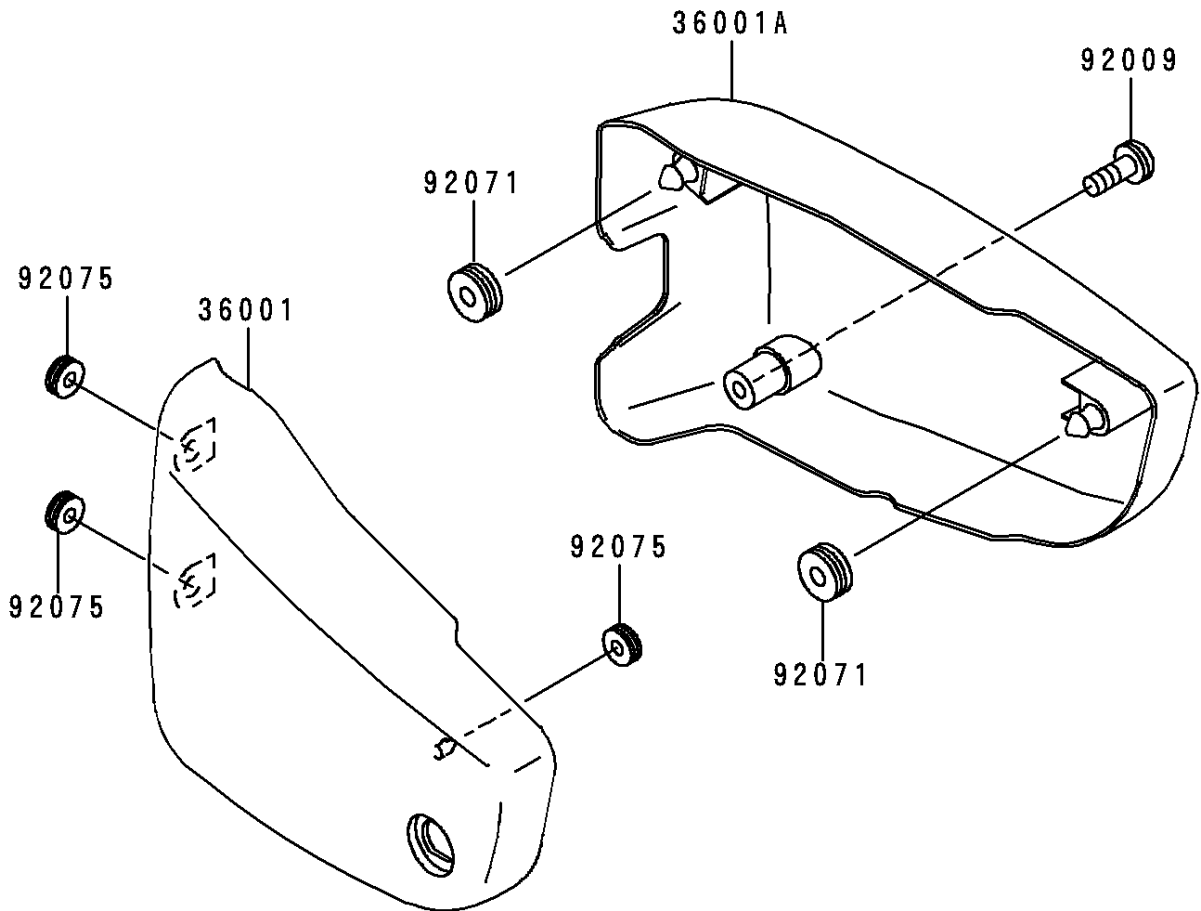

# 1998 Vulcan 1500 Classic PARTS DIAGRAM

Side Covers

F2611

# 1998 Vulcan 1500 Classic PARTS LIST

## Side Covers

ITEM NAME	PART NUMBER	QUANTITY
COVER-SIDE,LH,EBONY (Ref # 36001)	36001-1561-H8	1
COVER-SIDE,RH,EBONY (Ref # 36001A)	36001-1562-H8	1
SCREW,6X35 (Ref # 92009)	92009-1589	1
GROMMET (Ref # 92071)	92071-1131	2
DAMPER (Ref # 92075)	92075-1629	3