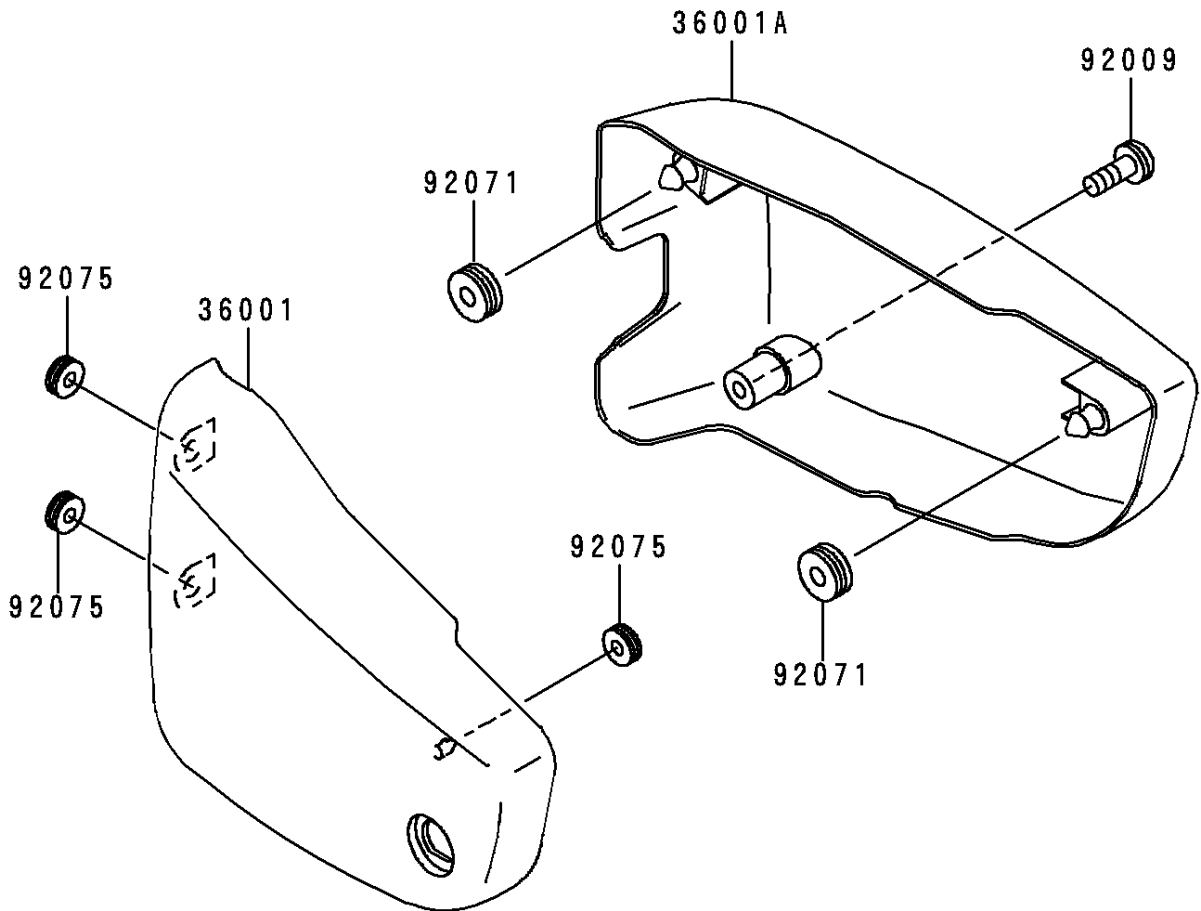

1998 Vulcan 1500 Classic PARTS DIAGRAM

Side Covers

F2611

1998 Vulcan 1500 Classic PARTS LIST

Side Covers

ITEM NAME	PART NUMBER	QUANTITY
COVER-SIDE,LH,EBONY (Ref # 36001)	36001-1561-H8	1
COVER-SIDE,RH,EBONY (Ref # 36001A)	36001-1562-H8	1
SCREW,6X35 (Ref # 92009)	92009-1589	1
GROMMET (Ref # 92071)	92071-1131	2
DAMPER (Ref # 92075)	92075-1629	3