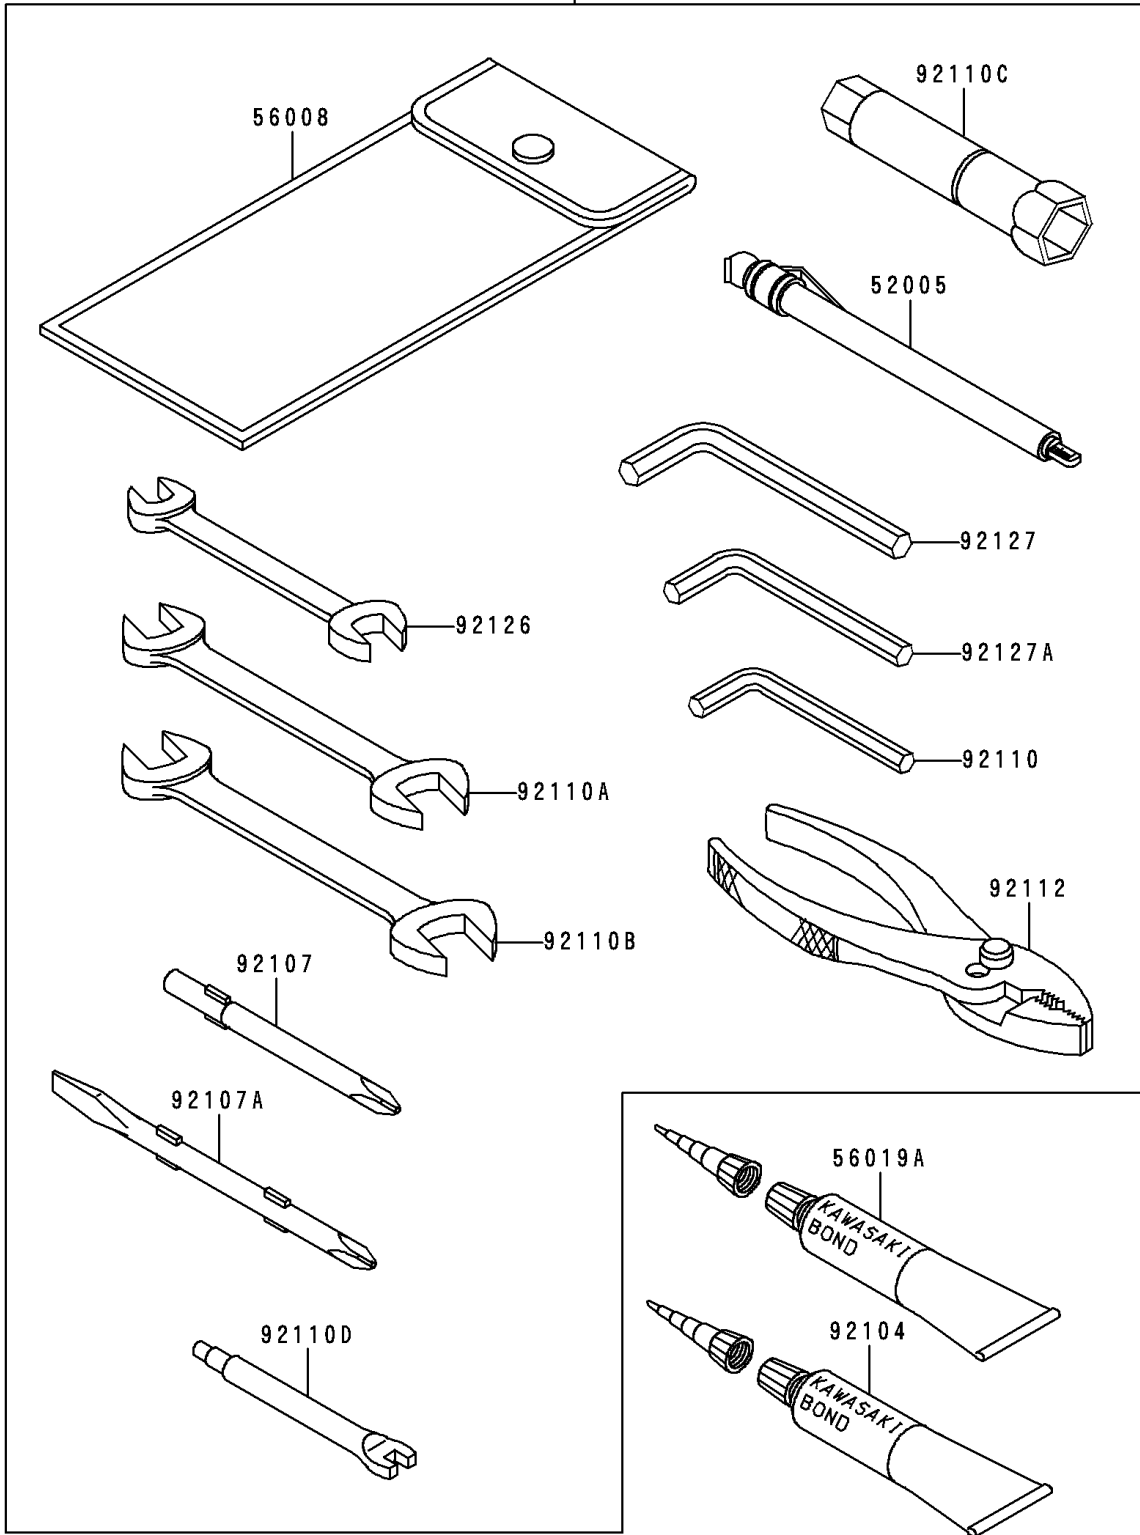

1998 Vulcan 1500 Classic PARTS DIAGRAM

Owner's Tools

56007

F2810

1998 Vulcan 1500 Classic PARTS LIST

Owner's Tools

ITEM NAME	PART NUMBER	QUANTITY
-----------	-------------	----------