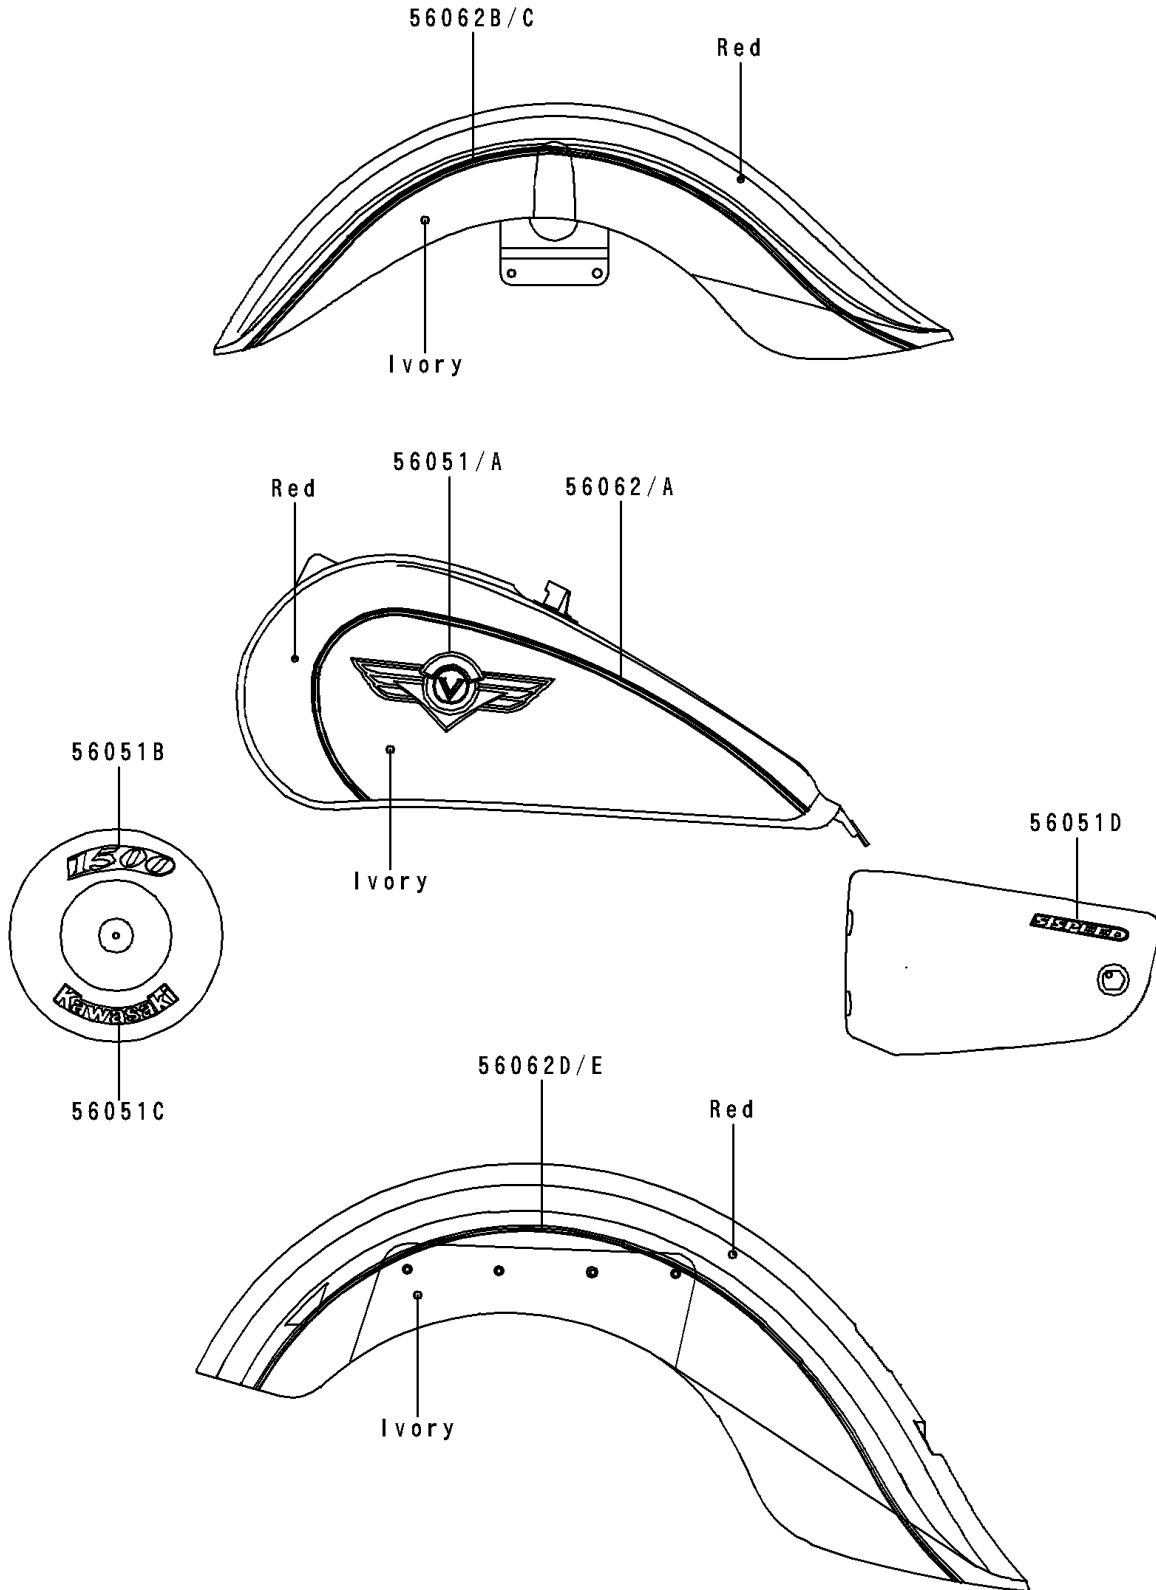

1998 Vulcan 1500 Classic PARTS DIAGRAM

Decals(Red/Ivory)

F2861

1998 Vulcan 1500 Classic PARTS LIST

Decals(Red/Ivory)

ITEM NAME	PART NUMBER	QUANTITY
-----------	-------------	----------