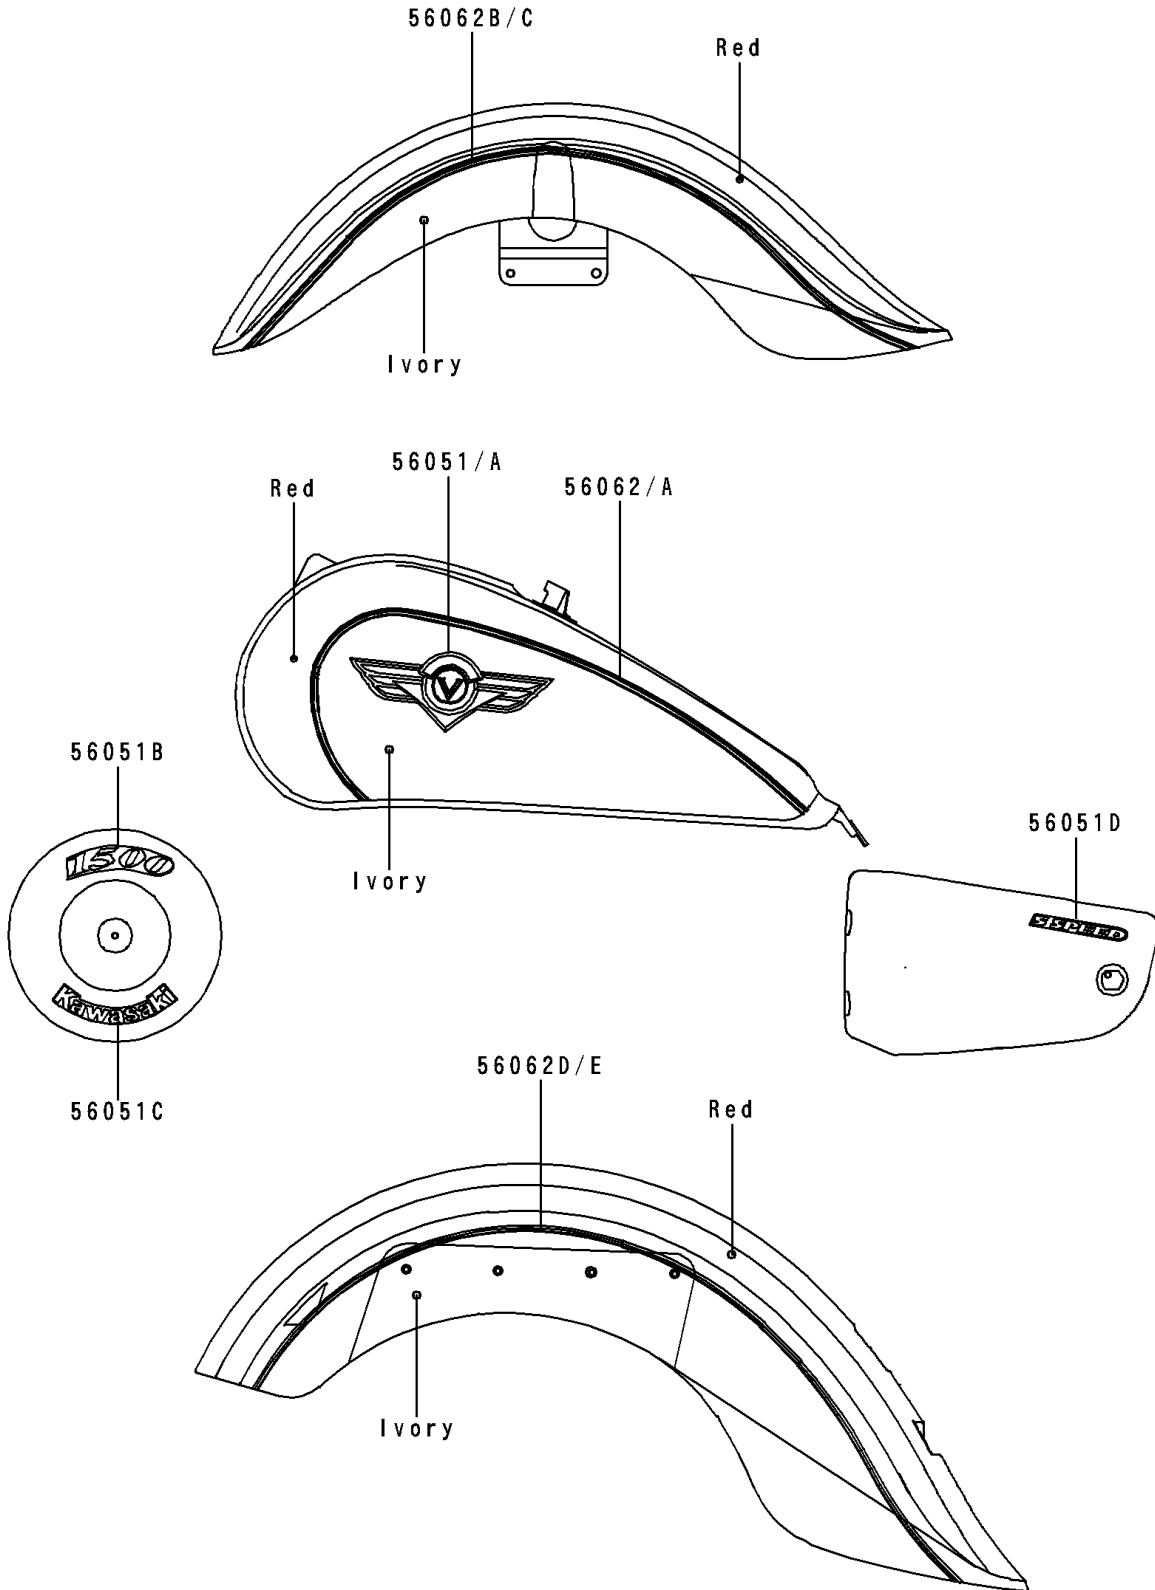

1998 Vulcan 1500 Classic PARTS DIAGRAM

Decals(Red/Ivory)

F2861

1998 Vulcan 1500 Classic PARTS LIST

Decals(Red/Ivory)

ITEM NAME	PART NUMBER	QUANTITY
MARK,FUEL TANK,LH (Ref # 56051)	56051-1455	1
MARK,FUEL TANK,RH (Ref # 56051A)	56051-1456	1
MARK,AIR CLEANER,1500 (Ref # 56051B)	56051-1459	1
MARK,AIR CLEANER,KAWASAKI (Ref # 56051C)	56051-1460	1
MARK,SIDE COVER,LH,5 SPEED (Ref # 56051D)	56051-1735	1
PATTERN,FUEL TANK,LH (Ref # 56062)	56062-1237	1
PATTERN,FUEL TANK,RH (Ref # 56062A)	56062-1238	1
PATTERN,FR FENDER,LH (Ref # 56062B)	56062-1239	1
PATTERN,FR FENDER,RH (Ref # 56062C)	56062-1240	1
PATTERN,RR FENDER,LH (Ref # 56062D)	56062-1241	1
PATTERN,RR FENDER,RH (Ref # 56062E)	56062-1242	1