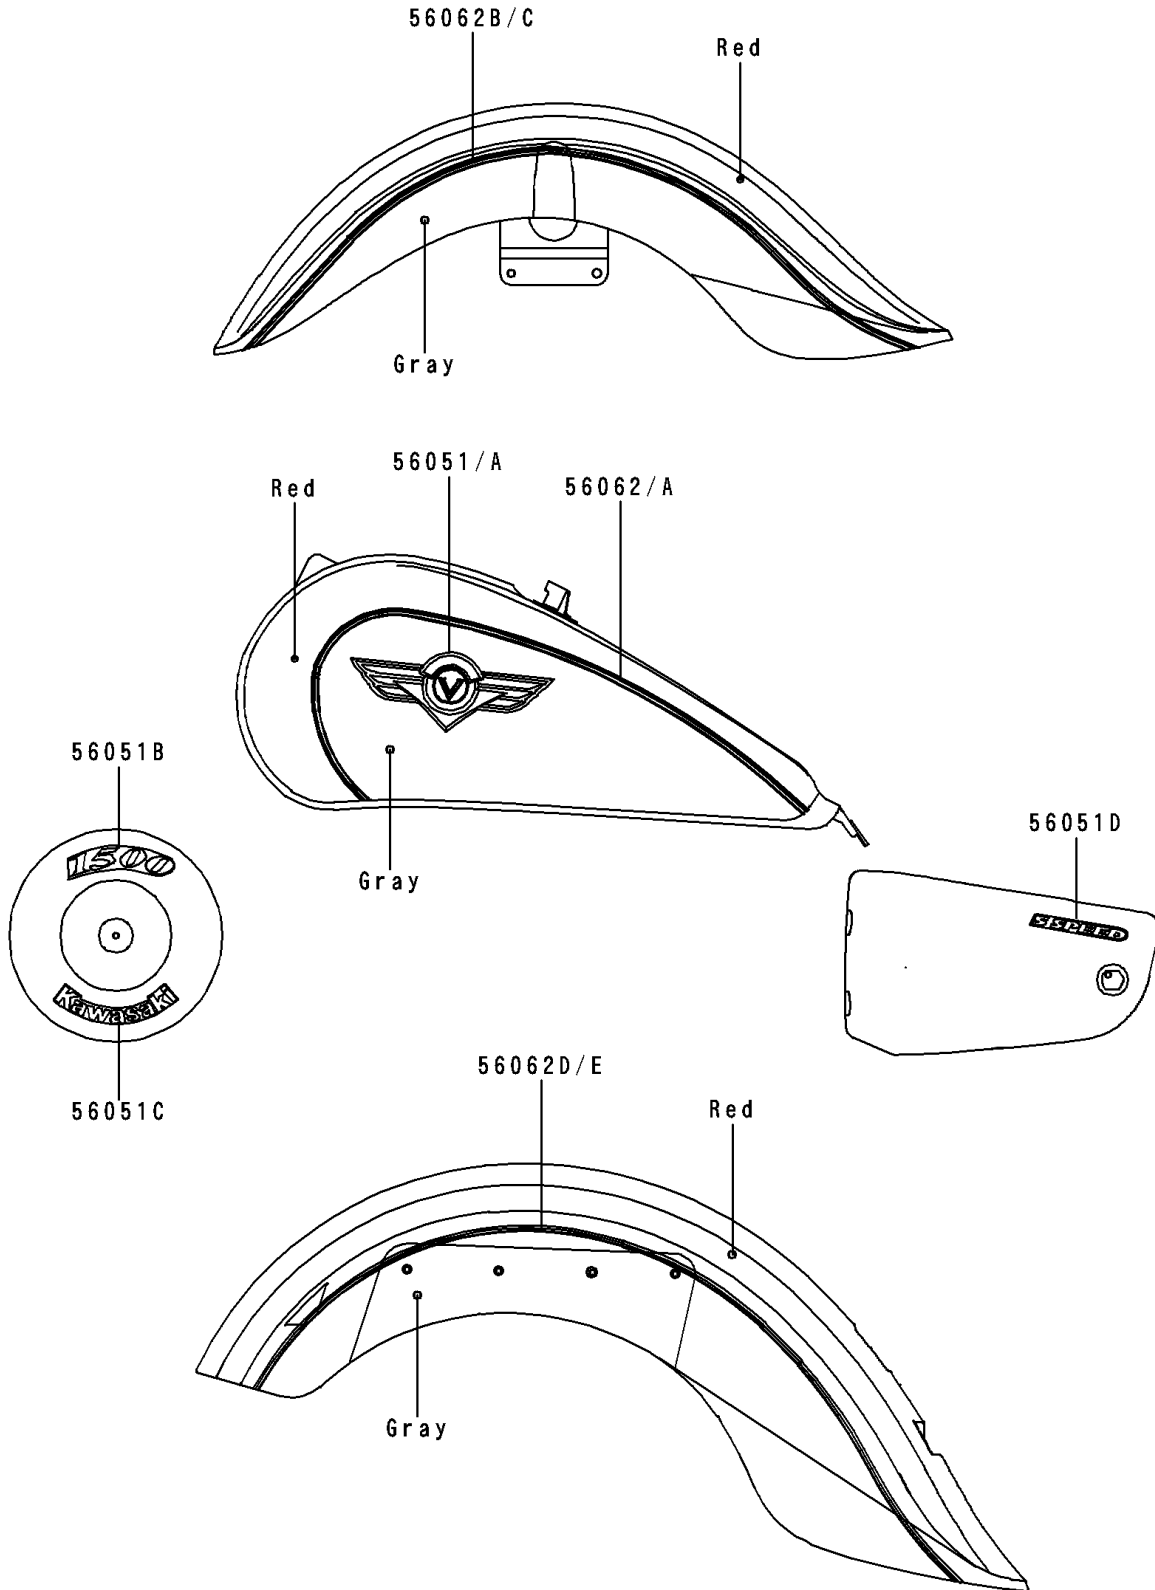

1998 Vulcan 1500 Classic PARTS DIAGRAM

Decals(Red/Gray)

F2861A

1998 Vulcan 1500 Classic PARTS LIST

Decals(Red/Gray)

ITEM NAME	PART NUMBER	QUANTITY
MARK,FUEL TANK,LH (Ref # 56051)	56051-1455	1
MARK,FUEL TANK,RH (Ref # 56051A)	56051-1456	1
MARK,AIR CLEANER,1500 (Ref # 56051B)	56051-1459	1
MARK,AIR CLEANER,KAWASAKI (Ref # 56051C)	56051-1460	1
MARK,SIDE COVER,LH,5 SPEED (Ref # 56051D)	56051-1735	1
PATTERN,FUEL TANK,LH (Ref # 56062)	56062-1231	1
PATTERN,FUEL TANK,RH (Ref # 56062A)	56062-1232	1
PATTERN,FR FENDER,LH (Ref # 56062B)	56062-1233	1
PATTERN,FR FENDER,RH (Ref # 56062C)	56062-1234	1
PATTERN,RR FENDER,LH (Ref # 56062D)	56062-1235	1
PATTERN,RR FENDER,RH (Ref # 56062E)	56062-1236	1