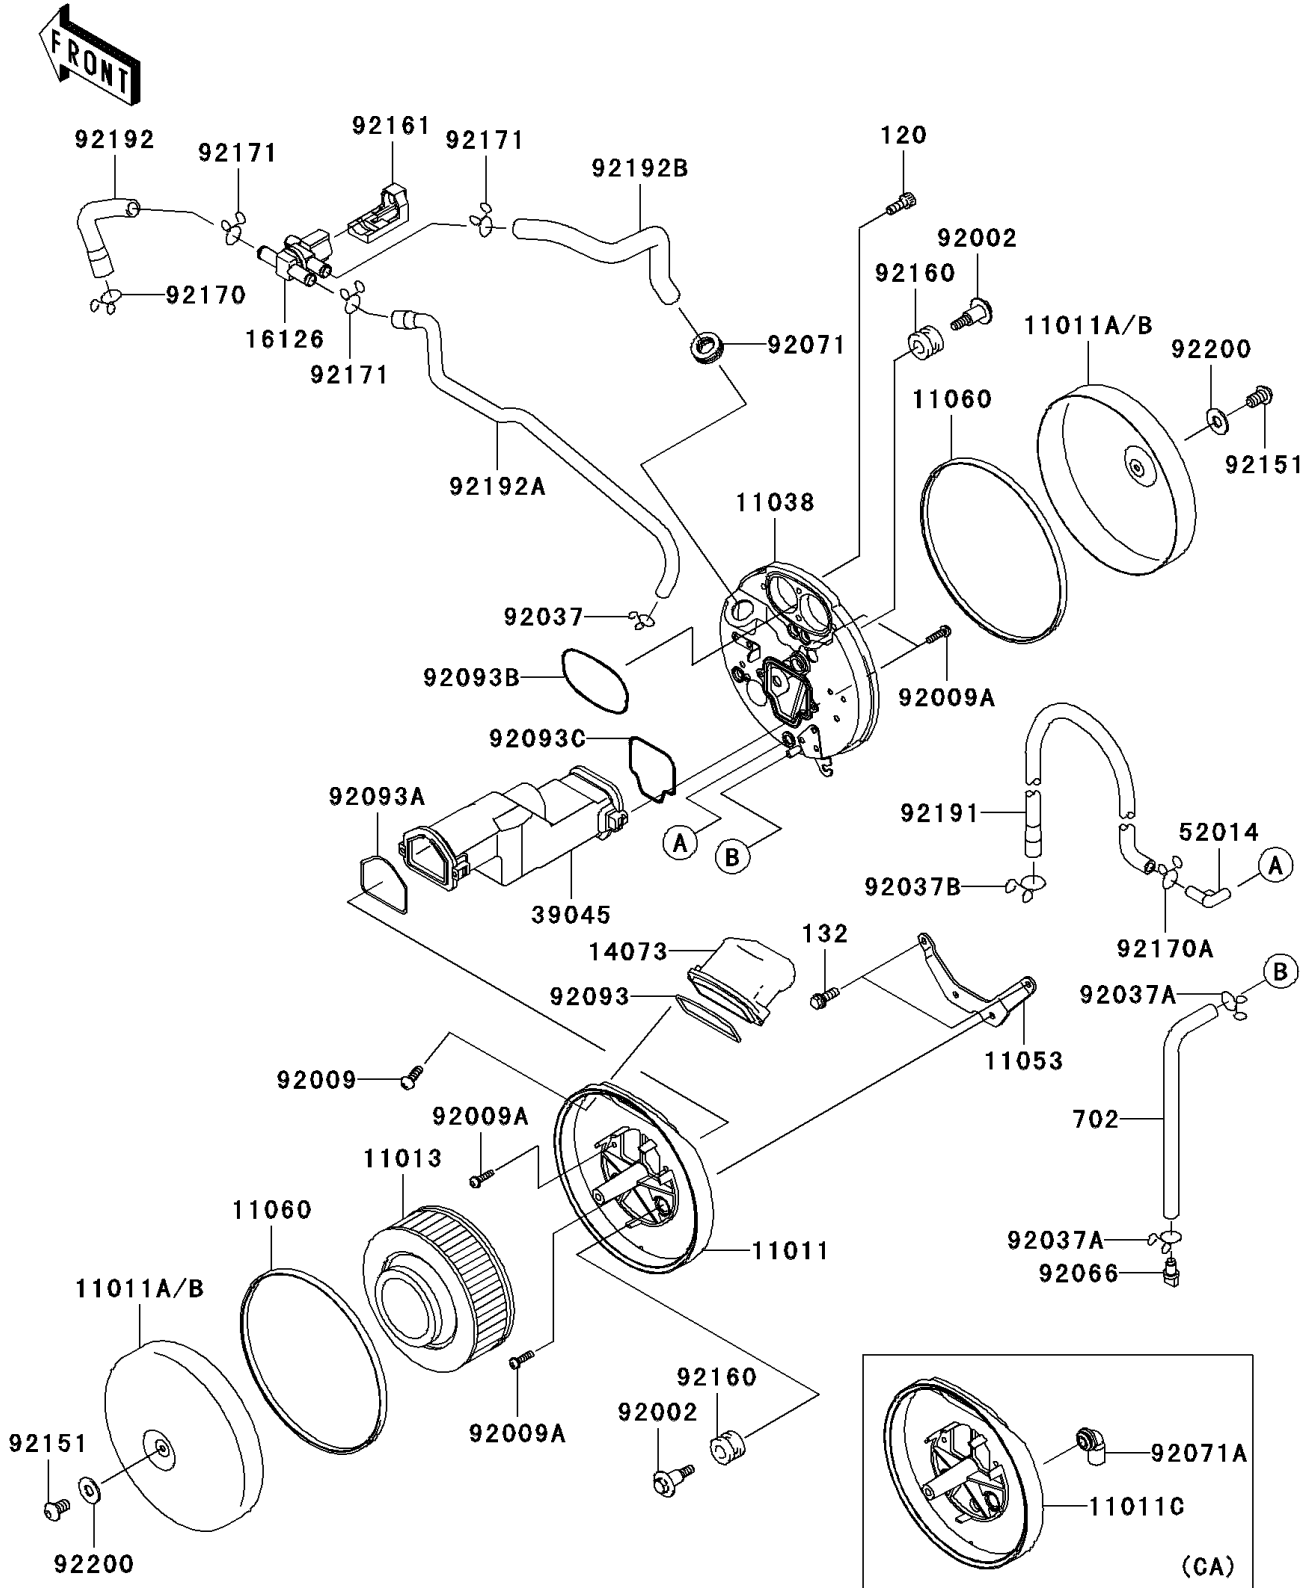

2006 Vulcan 1600 Mean Streak PARTS DIAGRAM

Air Cleaner

E1130

2006 Vulcan 1600 Mean Streak PARTS LIST

Air Cleaner

ITEM NAME	PART NUMBER	QUANTITY
CASE-AIR FILTER,COVER (Ref # 11011A)	11011-0021	2
ELEMENT-AIR FILTER (Ref # 11013)	11013-1248	1
CASE-ASSY-AIR FILTER,RH (Ref # 11038)	11038-0005	1
BRACKET (Ref # 11053)	11053-0231	1
GASKET,AIR FILTER CASE (Ref # 11060)	11060-1968	2
DUCT,AIR FILTER (Ref # 14073)	14073-1739	1
VALVE,AIR SWITCHING (Ref # 16126)	16126-1437	1
DUCT-ASSY,CENTER (Ref # 39045)	39045-0003	1
ELBOW (Ref # 52014)	52014-1083	1
BOLT,FLANGED,6X14X13.5 (Ref # 92002)	92002-1595	3
SCREW,TAPPING,5X16 (Ref # 92009)	92009-1264	2
SCREW,PAN-WP-CROS,5X20 (Ref # 92009A)	92009-1905	4
CLAMP (Ref # 92037)	92037-1468	1
CLAMP,TUBE (Ref # 92037A)	92037-147	2
CLAMP (Ref # 92037B)	92037-1593	1
PLUG,DRAIN (Ref # 92066)	92066-1211	1
GROMMET,AIR FILTER (Ref # 92071)	92071-1028	1
SEAL,AIR FILTER CASE (Ref # 92093)	92093-1408	1
SEAL,DUCT,LH (Ref # 92093A)	92093-1459	1
SEAL (Ref # 92093B)	92093-1485	1
SEAL,DUCT,RH (Ref # 92093C)	92093-1491	1
BOLT,8X14 (Ref # 92151)	92151-1438	2
DAMPER (Ref # 92160)	92160-1594	3
DAMPER (Ref # 92161)	92161-0309	1
CLAMP,TUBE (Ref # 92170)	92170-1445	1
CLAMP (Ref # 92170A)	92170-1695	1
CLAMP (Ref # 92171)	92171-0790	3
TUBE,BREATHER (Ref # 92191)	92191-1406	1
TUBE,FR HEAD-AIR SWITCH (Ref # 92192)	92192-0001	1

2006 Vulcan 1600 Mean Streak PARTS LIST

Air Cleaner

ITEM NAME	PART NUMBER	QUANTITY
TUBE,RR HEAD-AIR SWITCH (Ref # 92192A)	92192-0002	1
TUBE,AIR SWITCH-AIR CLEANER (Ref # 92192B)	92192-0003	1
BOLT-SOCKET,6X16 (Ref # 120)	120S0616	4
BOLT-FLANGED-SMALL,6X16 (Ref # 132)	132J0616	2
TUBE-RUBBER,7X10X230 (Ref # 702)	702A07230	1
WASHER,8.5X20X1.6 (Ref # 92200)	92200-1463	2
CASE-AIR FILTER,LH (Ref # 11011)	11011-0020	1
CASE-AIR FILTER,LH (Ref # 11011C)	11011-1601	1
GROMMET,AIR FILTER (Ref # 92071A)	92071-1114	1