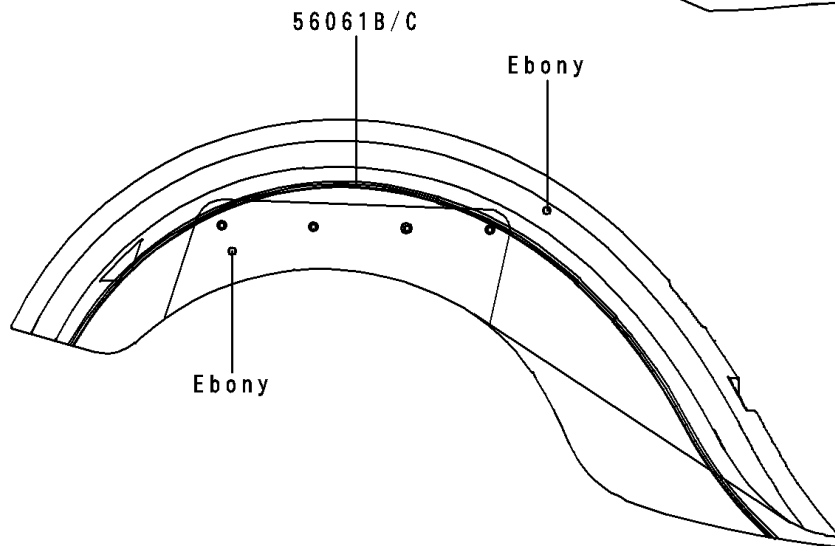

# 1998 Vulcan 1500 Classic PARTS DIAGRAM

Decals(Ebony)

F2861B

# 1998 Vulcan 1500 Classic PARTS LIST

Decals(Ebony)

ITEM NAME	PART NUMBER	QUANTITY
-----------	-------------	----------