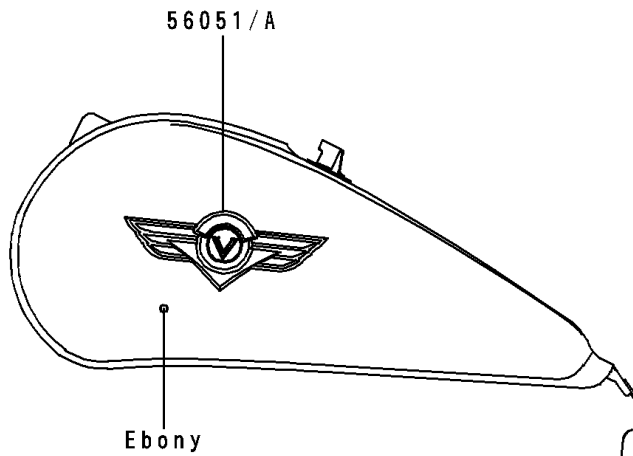

# 1998 Vulcan 1500 Classic PARTS DIAGRAM

Decals(Ebony)

F2861B

# 1998 Vulcan 1500 Classic PARTS LIST

Decals(Ebony)

ITEM NAME	PART NUMBER	QUANTITY
-----------	-------------	----------