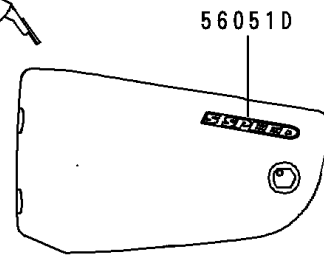

# 1998 Vulcan 1500 Classic PARTS DIAGRAM

Decals(Ebony)

F2861B

# 1998 Vulcan 1500 Classic PARTS LIST

Decals(Ebony)

ITEM NAME	PART NUMBER	QUANTITY
-----------	-------------	----------