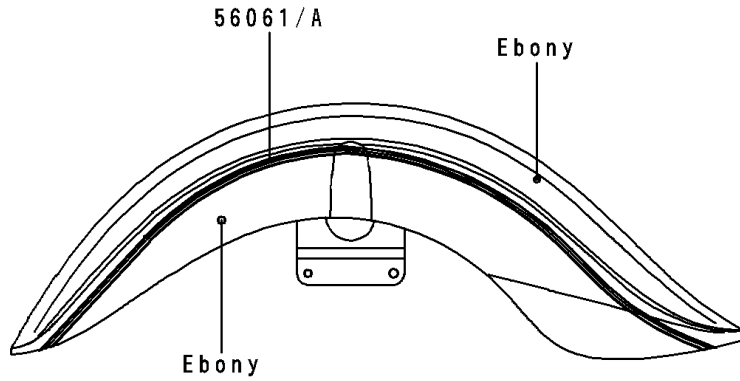

# 1998 Vulcan 1500 Classic PARTS DIAGRAM

Decals(Ebony)

F2861B

# 1998 Vulcan 1500 Classic PARTS LIST

Decals(Ebony)

ITEM NAME	PART NUMBER	QUANTITY
-----------	-------------	----------