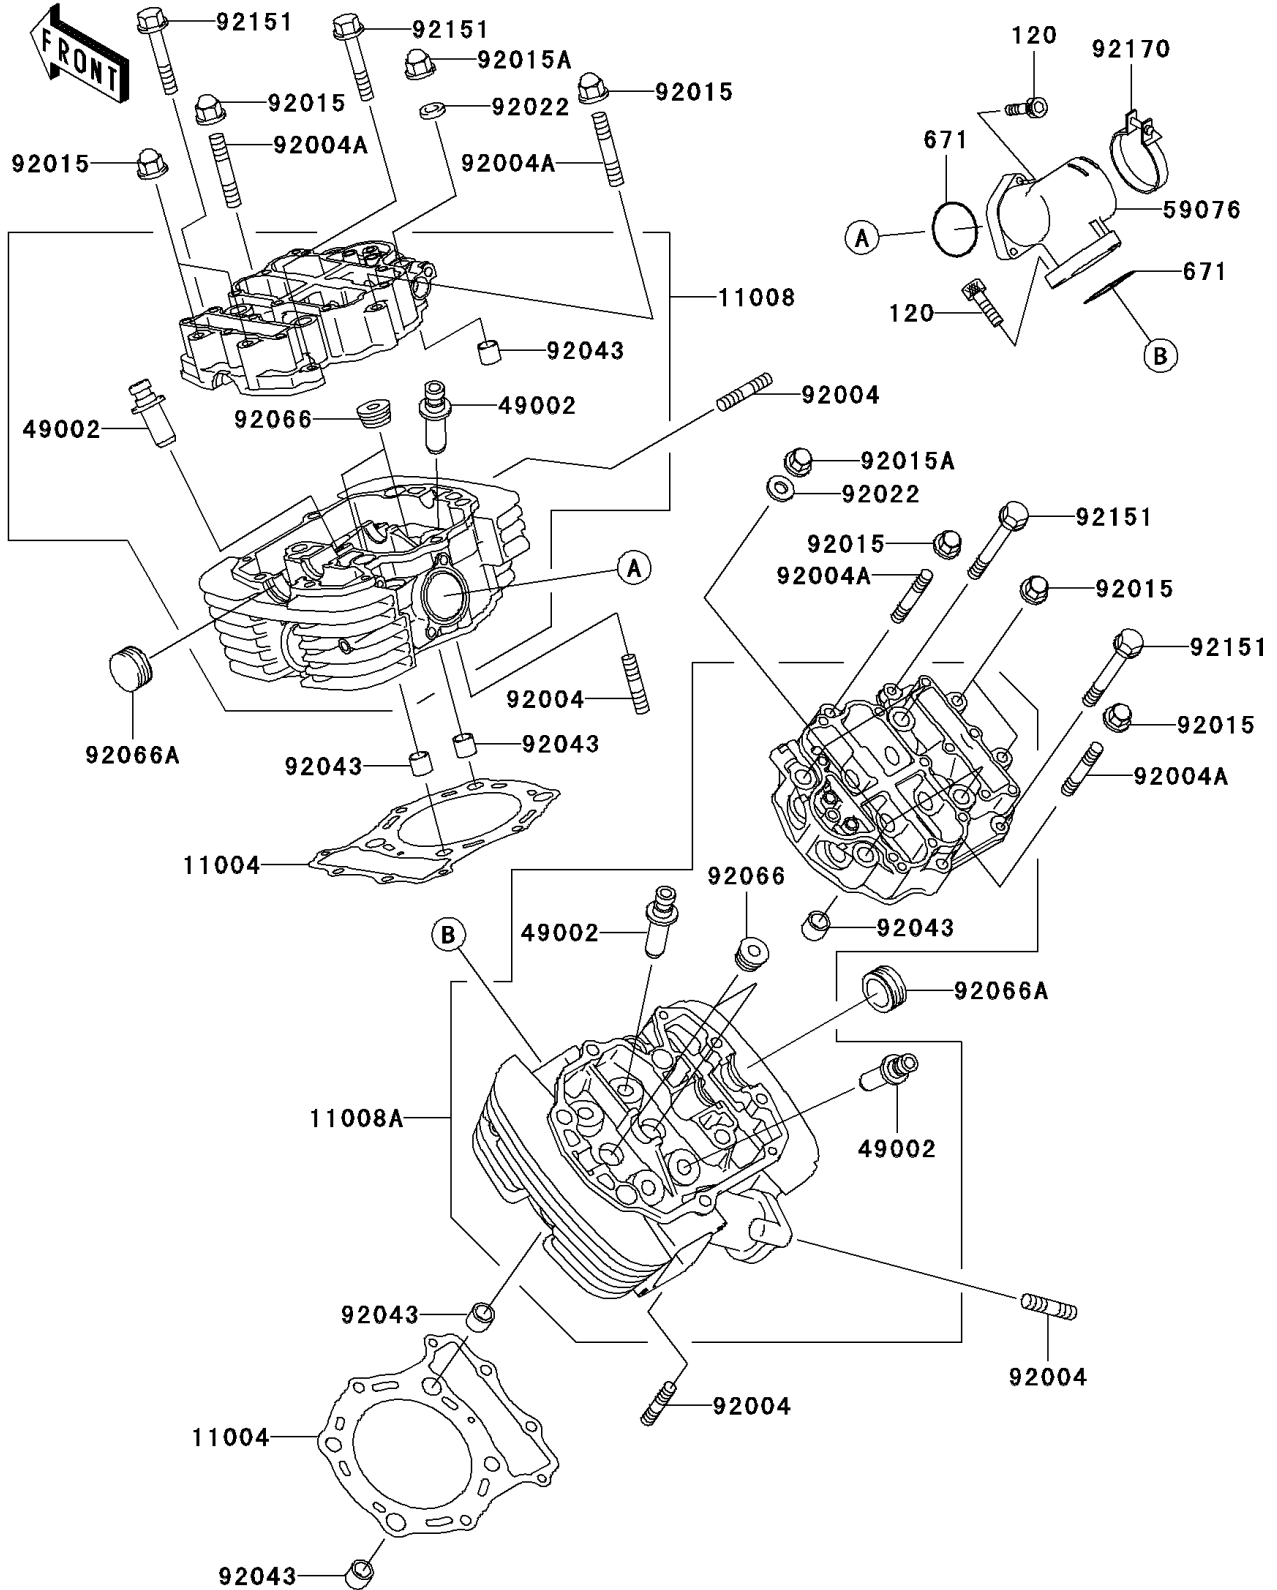

2000 Vulcan 1500 Classic PARTS DIAGRAM

Cylinder Head

E1111

2000 Vulcan 1500 Classic PARTS LIST

Cylinder Head

ITEM NAME	PART NUMBER	QUANTITY
-----------	-------------	----------