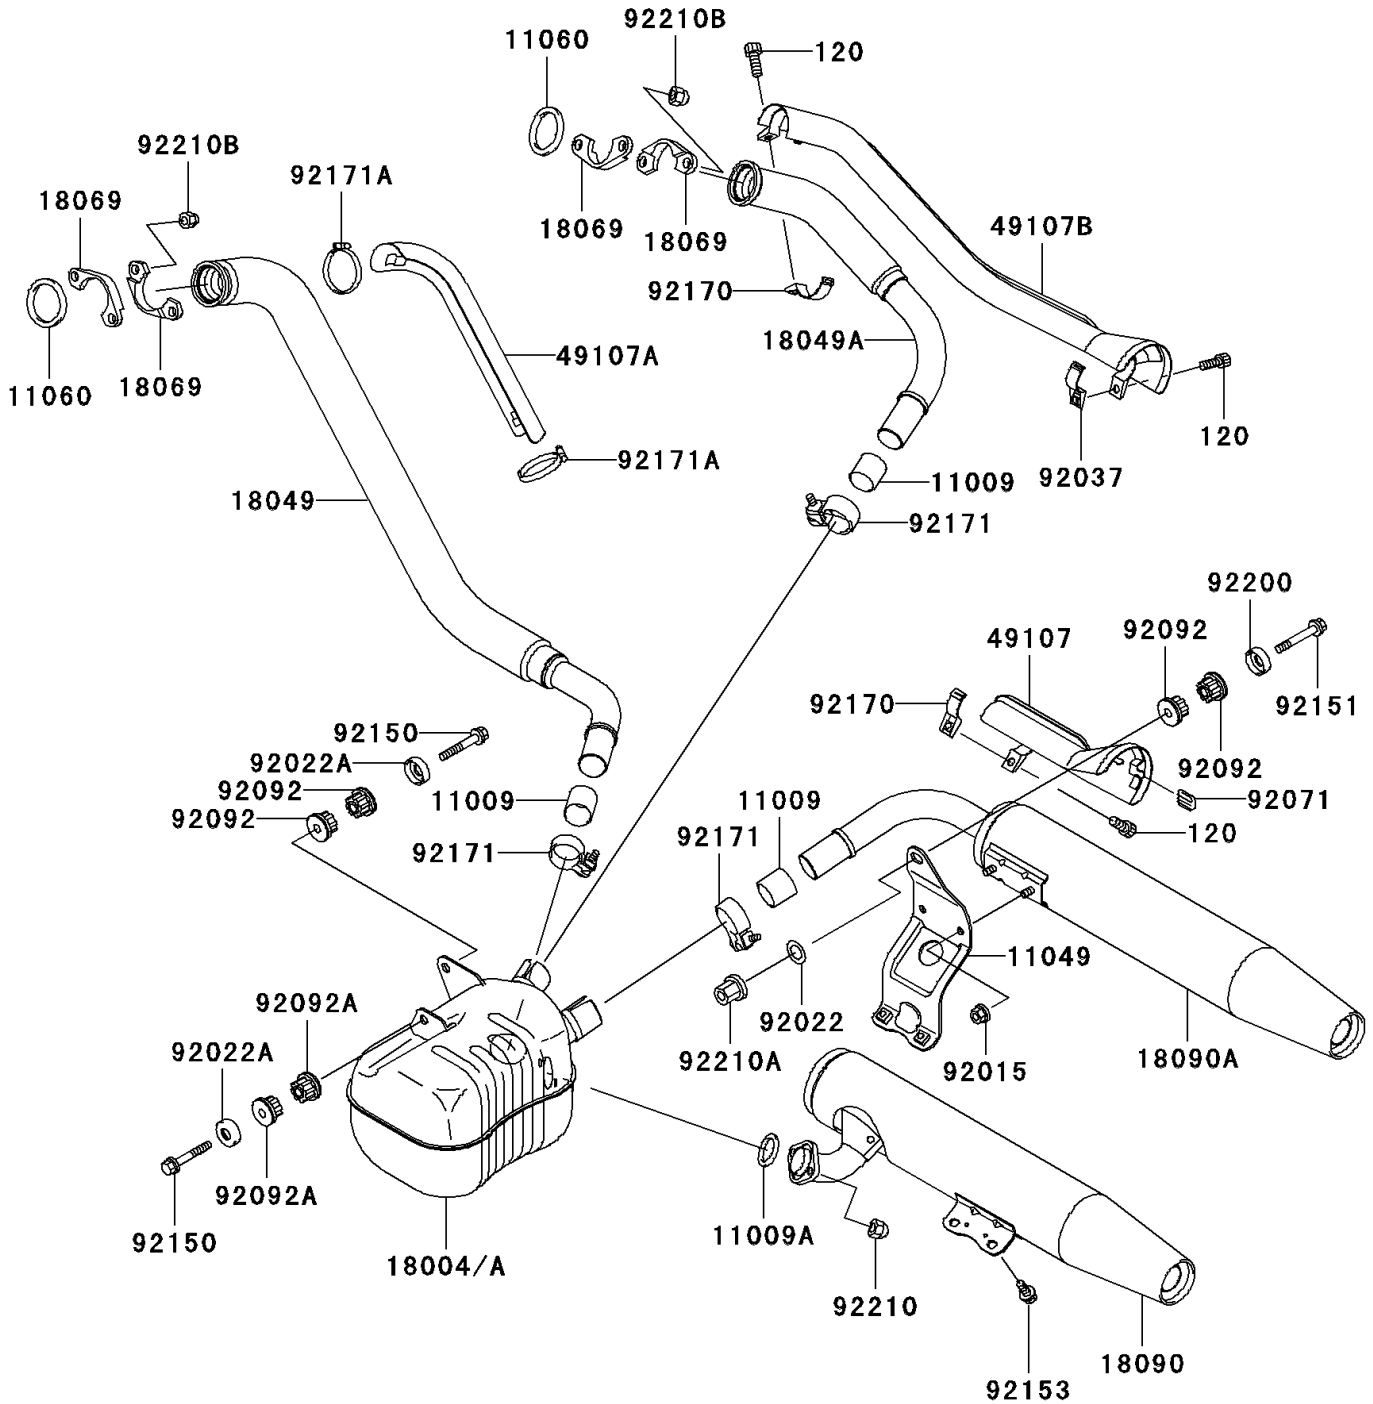

# 1999 Vulcan 1500 Classic PARTS DIAGRAM

Muffler(s)

E1140

# 1999 Vulcan 1500 Classic PARTS LIST

## Muffler(s)

ITEM NAME	PART NUMBER	QUANTITY
BOLT-SOCKET (Ref # 120)	120Z0620	3
GASKET,MUFFLER CONNECTING (Ref # 11009)	11009-1865	3
GASKET,EXHAUST HOLDER (Ref # 11009A)	11009-1894	1
BRACKET,MUFFLER (Ref # 11049)	11049-1540	1
GASKET,EXHAUST PIPE (Ref # 11060)	11060-1119	2
PIPE-EXHAUST,FR (Ref # 18049)	18049-1887	1
PIPE-EXHAUST,RR (Ref # 18049A)	18049-1888	1
HOLDER-EXHAUST PIPE (Ref # 18069)	18069-1161	4
BODY-COMP-MUFFLER,FR,LWR (Ref # 18090)	18090-1652	1
BODY-COMP-MUFFLER,RR,UPP (Ref # 18090A)	18090-1653	1
COVER-EXHAUST PIPE,MUFFLER,RH (Ref # 49107)	49107-1103	1
COVER-EXHAUST PIPE (Ref # 49107A)	49107-1115	1
COVER-EXHAUST PIPE,RR (Ref # 49107B)	49107-1156	1
NUT,8MM (Ref # 92015)	92015-1936	2
WASHER,10.5X26X2.3 (Ref # 92022)	92022-044	1
WASHER,10.5X30X2.3,BLACK (Ref # 92022A)	92022-1302	2
CLAMP,EXHAUST PIPE COVER (Ref # 92037)	92037-1613	1
GROMMET (Ref # 92071)	92071-1226	2
BUSHING-RUBBER,MUFFLER (Ref # 92092)	92092-1013	4
BUSHING-RUBBER (Ref # 92092A)	92092-1081	2
BOLT,10X55 (Ref # 92150)	92150-1749	2
BOLT,FLANGED,10X57 (Ref # 92151)	92151-1332	1
BOLT,FLANGED,8X14 (Ref # 92153)	92153-0387	2
CLAMP (Ref # 92170)	92170-1645	2
CLAMP,CHAMBER-MUFFLER (Ref # 92171)	92171-0062	3
CLAMP (Ref # 92171A)	92171-0137	2
WASHER,10.5X36X2 (Ref # 92200)	92200-1664	1
NUT,8MM (Ref # 92210)	92210-0076	2
NUT,CAP,10MM (Ref # 92210A)	92210-1121	1

# 1999 Vulcan 1500 Classic PARTS LIST

Muffler(s)

ITEM NAME	PART NUMBER	QUANTITY
NUT,CAP,8MM (Ref # 92210B)	92210-1132	4
CHAMBER-PREMUFFLER (Ref # 18004)	18004-1091	1
CHAMBER-PREMUFFLER (Ref # 18004A)	18004-1094	1