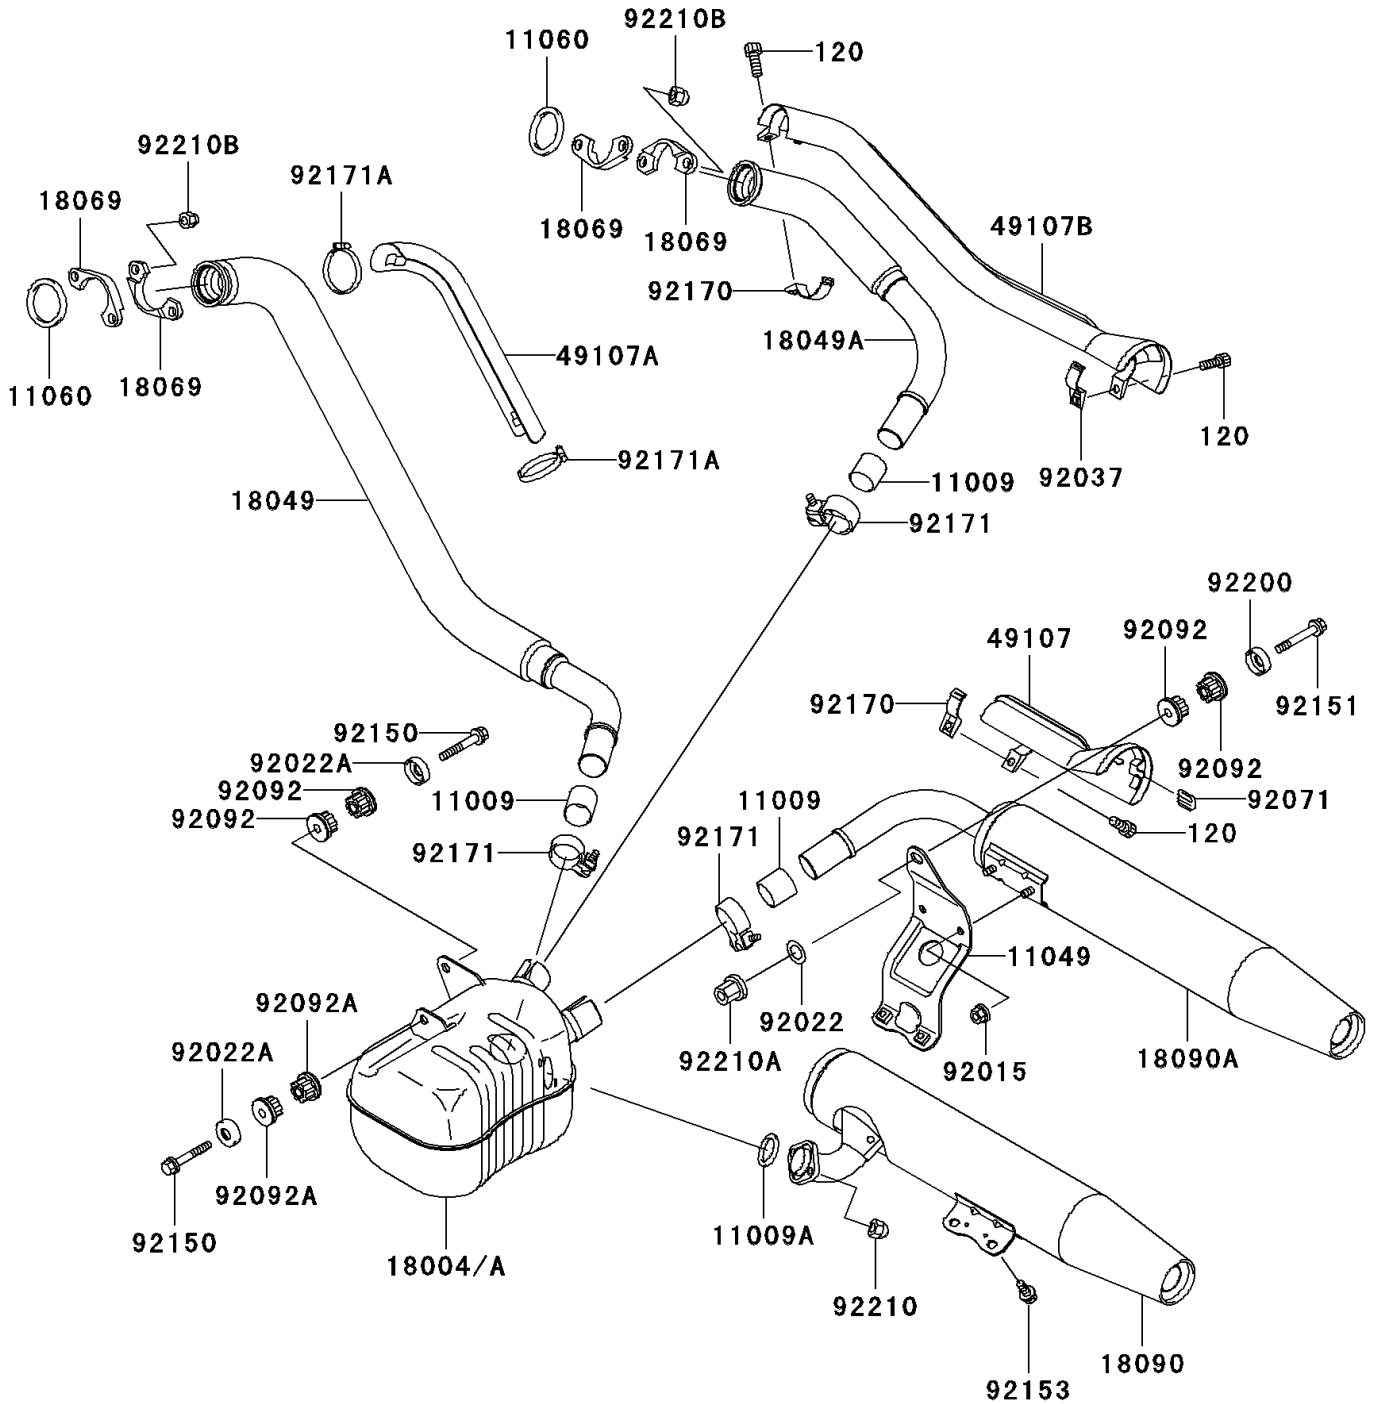

2001 Vulcan 1500 Classic PARTS DIAGRAM

Muffler(s)

E1140

2001 Vulcan 1500 Classic PARTS LIST

Muffler(s)

ITEM NAME	PART NUMBER	QUANTITY
BOLT-SOCKET (Ref # 120)	120Z0620	3
GASKET,MUFFLER CONNECTING (Ref # 11009)	11009-1865	3
GASKET,EXHAUST HOLDER (Ref # 11009A)	11009-1894	1
BRACKET,MUFFLER (Ref # 11049)	11049-1540	1
GASKET,EXHAUST PIPE (Ref # 11060)	11060-1119	2
PIPE-EXHAUST,FR (Ref # 18049)	18049-1887	1
PIPE-EXHAUST,RR (Ref # 18049A)	18049-1888	1
HOLDER-EXHAUST PIPE (Ref # 18069)	18069-1161	4
BODY-COMP-MUFFLER,FR,LWR (Ref # 18090)	18090-1652	1
BODY-COMP-MUFFLER,RR,UPP (Ref # 18090A)	18090-1653	1
COVER-EXHAUST PIPE,MUFFLER,RH (Ref # 49107)	49107-1103	1
COVER-EXHAUST PIPE (Ref # 49107A)	49107-1115	1
COVER-EXHAUST PIPE,RR (Ref # 49107B)	49107-1156	1
NUT,8MM (Ref # 92015)	92015-1936	2
WASHER,10.5X26X2.3 (Ref # 92022)	92022-044	1
WASHER,10.5X30X2.3,BLACK (Ref # 92022A)	92022-1302	2
CLAMP,EXHAUST PIPE COVER (Ref # 92037)	92037-1613	1
GROMMET (Ref # 92071)	92071-1226	2
BUSHING-RUBBER,MUFFLER (Ref # 92092)	92092-1013	4
BUSHING-RUBBER (Ref # 92092A)	92092-1081	2
BOLT,10X55 (Ref # 92150)	92150-1749	2
BOLT,FLANGED,10X57 (Ref # 92151)	92151-1332	1
BOLT,FLANGED,8X14 (Ref # 92153)	92153-0387	2
CLAMP (Ref # 92170)	92170-1645	2
CLAMP,CHAMBER-MUFFLER (Ref # 92171)	92171-0062	3
CLAMP (Ref # 92171A)	92171-0137	2
WASHER,10.5X36X2 (Ref # 92200)	92200-1664	1
NUT,8MM (Ref # 92210)	92210-0076	2
NUT,CAP,10MM (Ref # 92210A)	92210-1121	1

2001 Vulcan 1500 Classic PARTS LIST

Muffler(s)

ITEM NAME	PART NUMBER	QUANTITY
NUT,CAP,8MM (Ref # 92210B)	92210-1132	4
CHAMBER-PREMUFFLER (Ref # 18004)	18004-1091	1
CHAMBER-PREMUFFLER (Ref # 18004A)	18004-1094	1