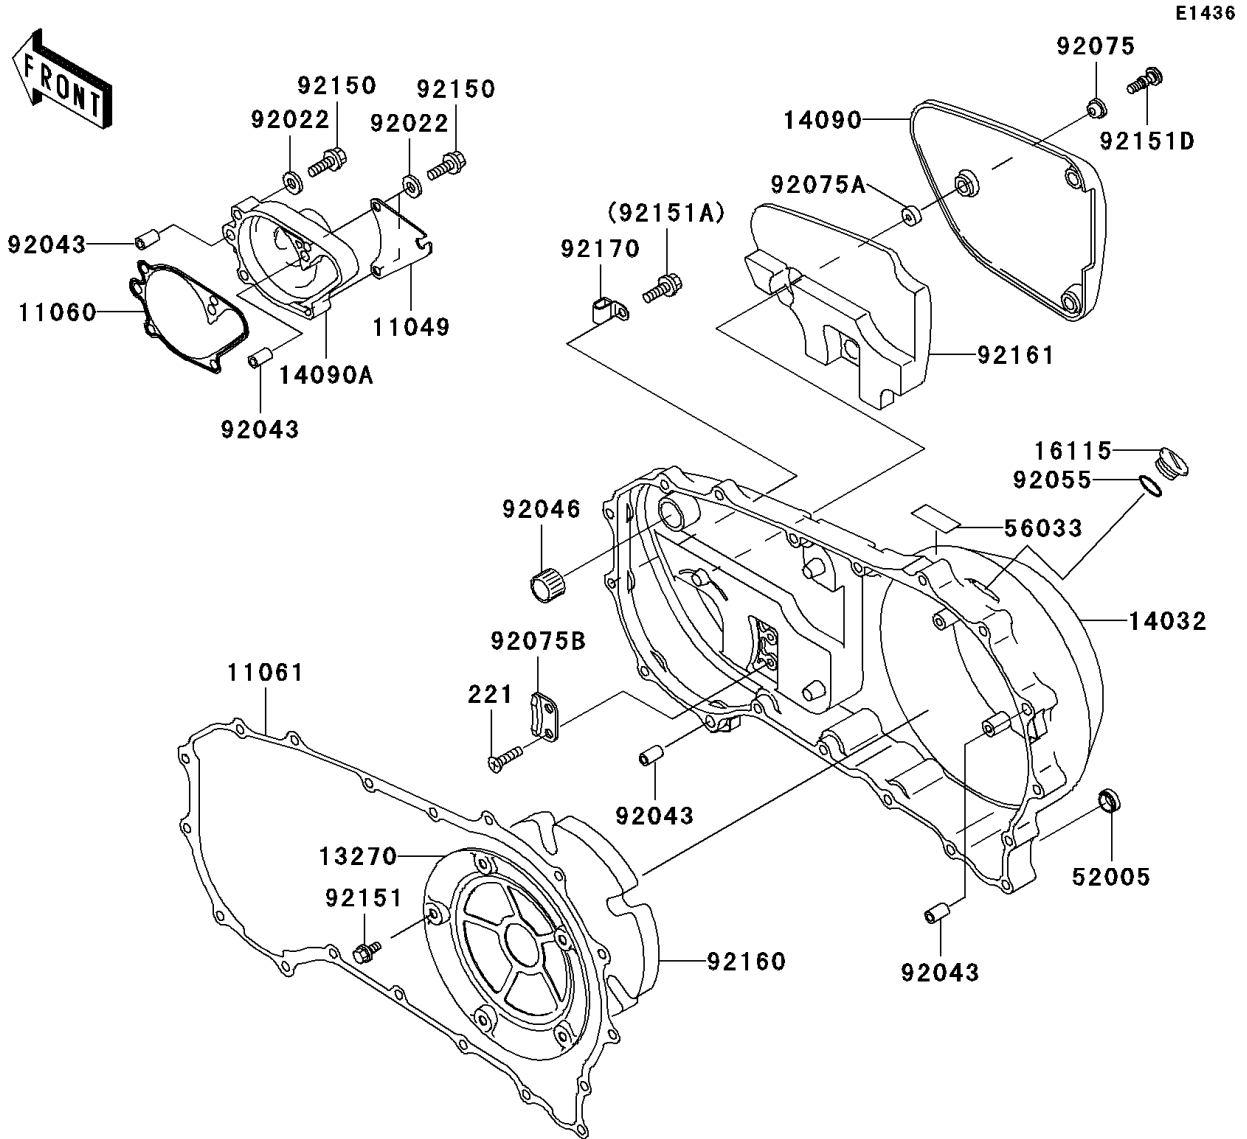

# 2000 Vulcan 1500 Classic PARTS DIAGRAM

Right Engine Cover(s)

# 2000 Vulcan 1500 Classic PARTS LIST

Right Engine Cover(s)

ITEM NAME	PART NUMBER	QUANTITY
-----------	-------------	----------