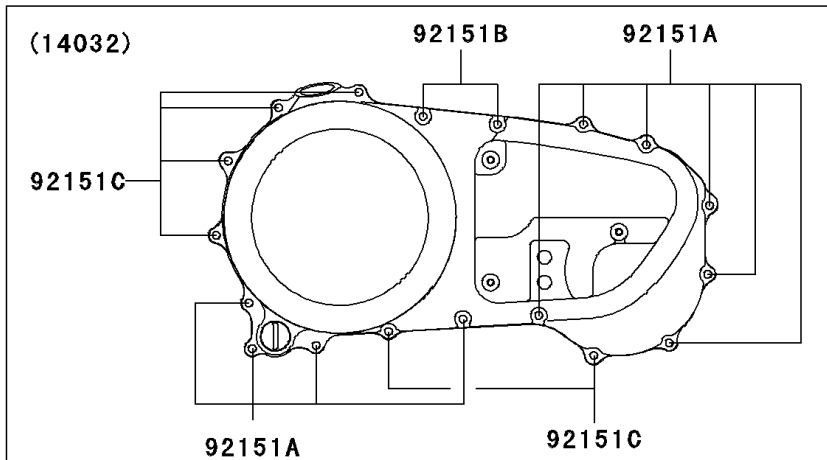

# 2000 Vulcan 1500 Classic PARTS DIAGRAM

Right Engine Cover(s)

# 2000 Vulcan 1500 Classic PARTS LIST

Right Engine Cover(s)

ITEM NAME	PART NUMBER	QUANTITY
-----------	-------------	----------